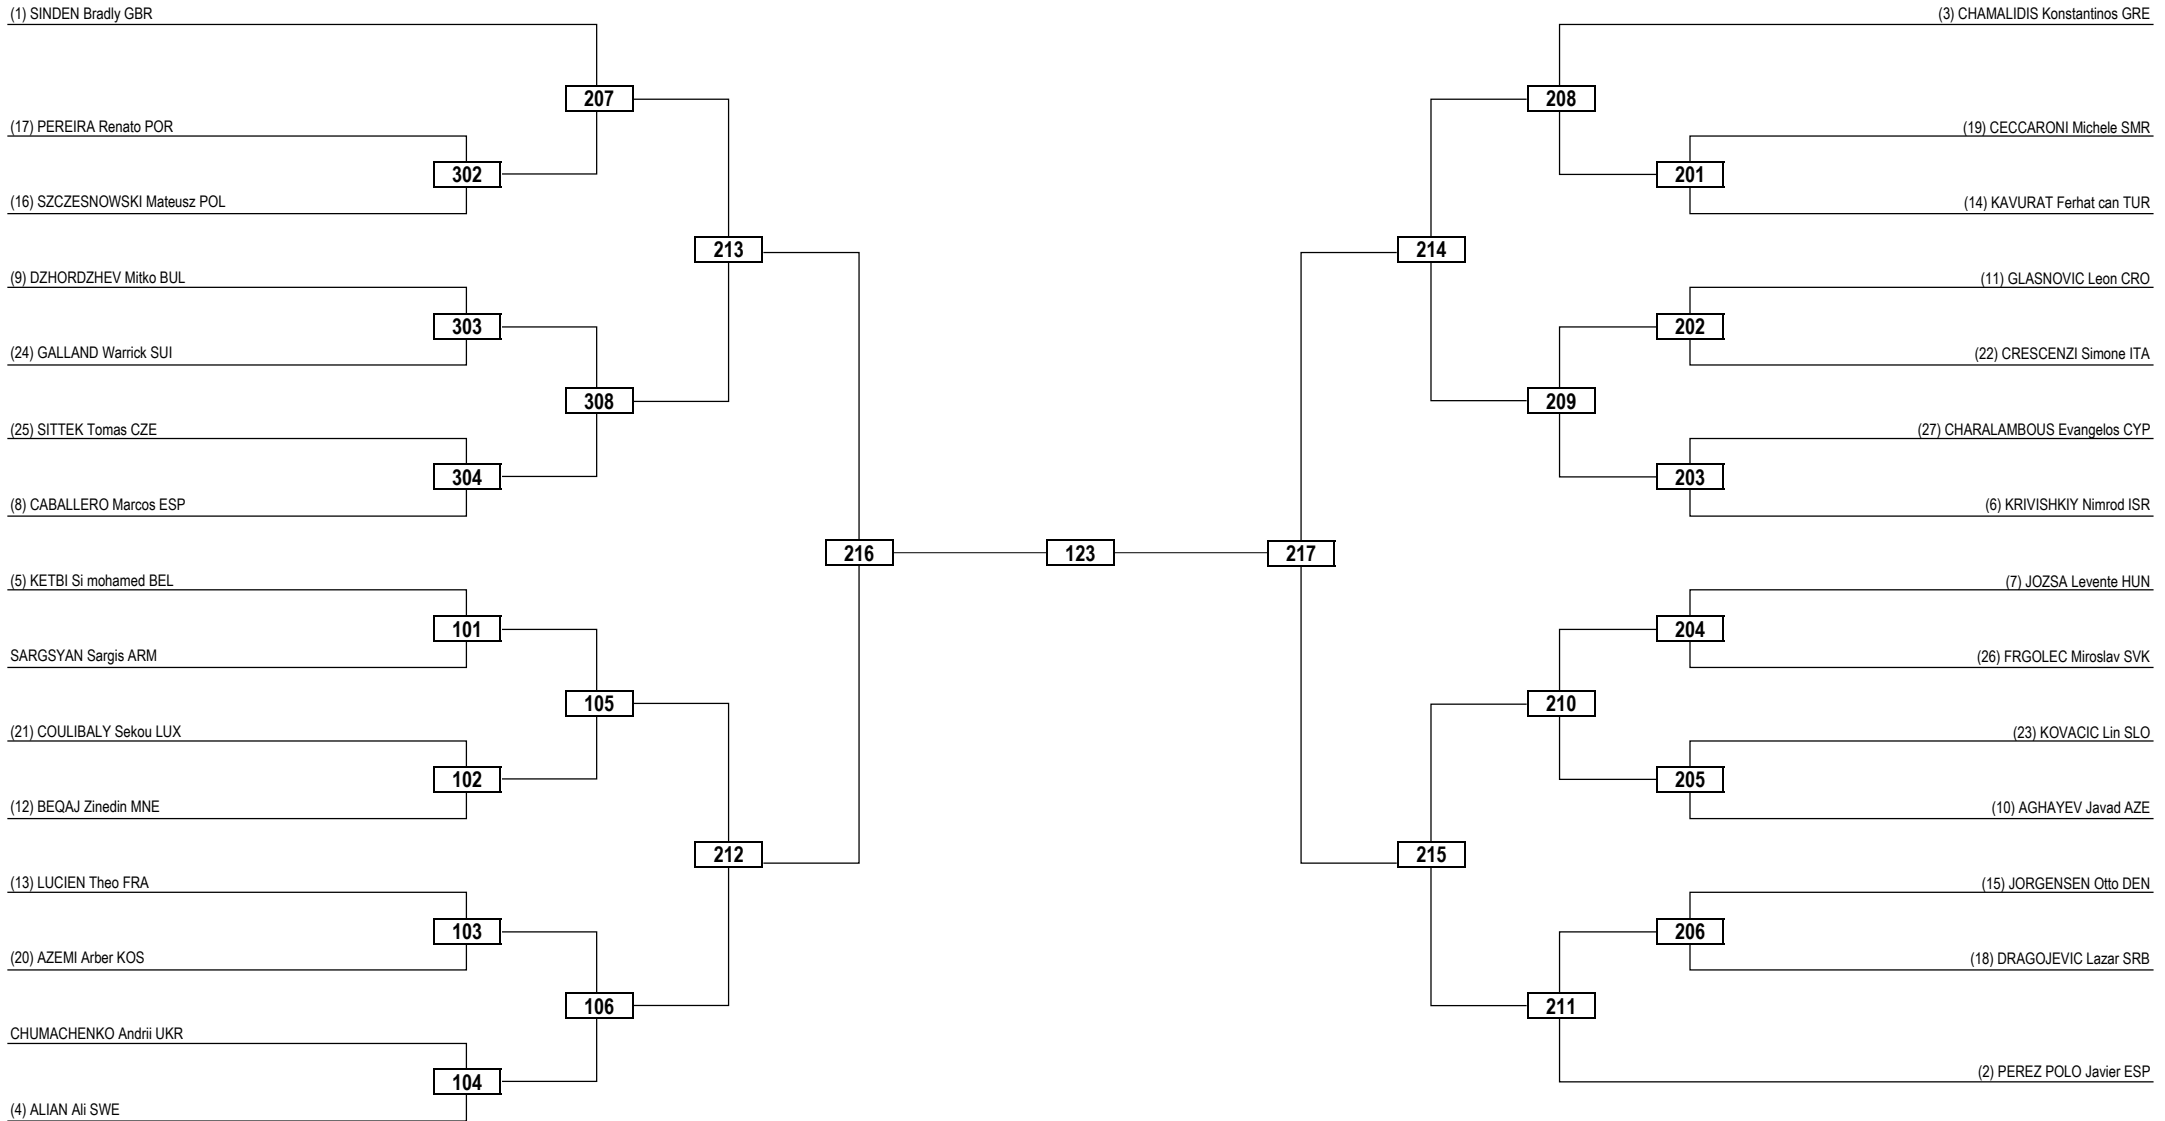

Round of 32 Round of 16 Quarterfinals Semifinals Final Semifinals Quarterfinals Round of 16 Round of 32

LEGEND	RSC: Win by Referee Stop Contest	PTG: Win by Point Gap	SUP: Win by Superiority	DSQ: Win by Disqualification	DQB: Win by Disqualification for unsportsmanlike behavior	DWR: Double Withdrawal	R: Round
(x) Seed	PTF: Win by Final Score	GDP: Win by Golden Points	WDR: Win by Withdrawal	PUN: Win by Punitive Declaration	DDB: Double Disqualification for unsportsmanlike behavior	DDQ: Double Disqualification	