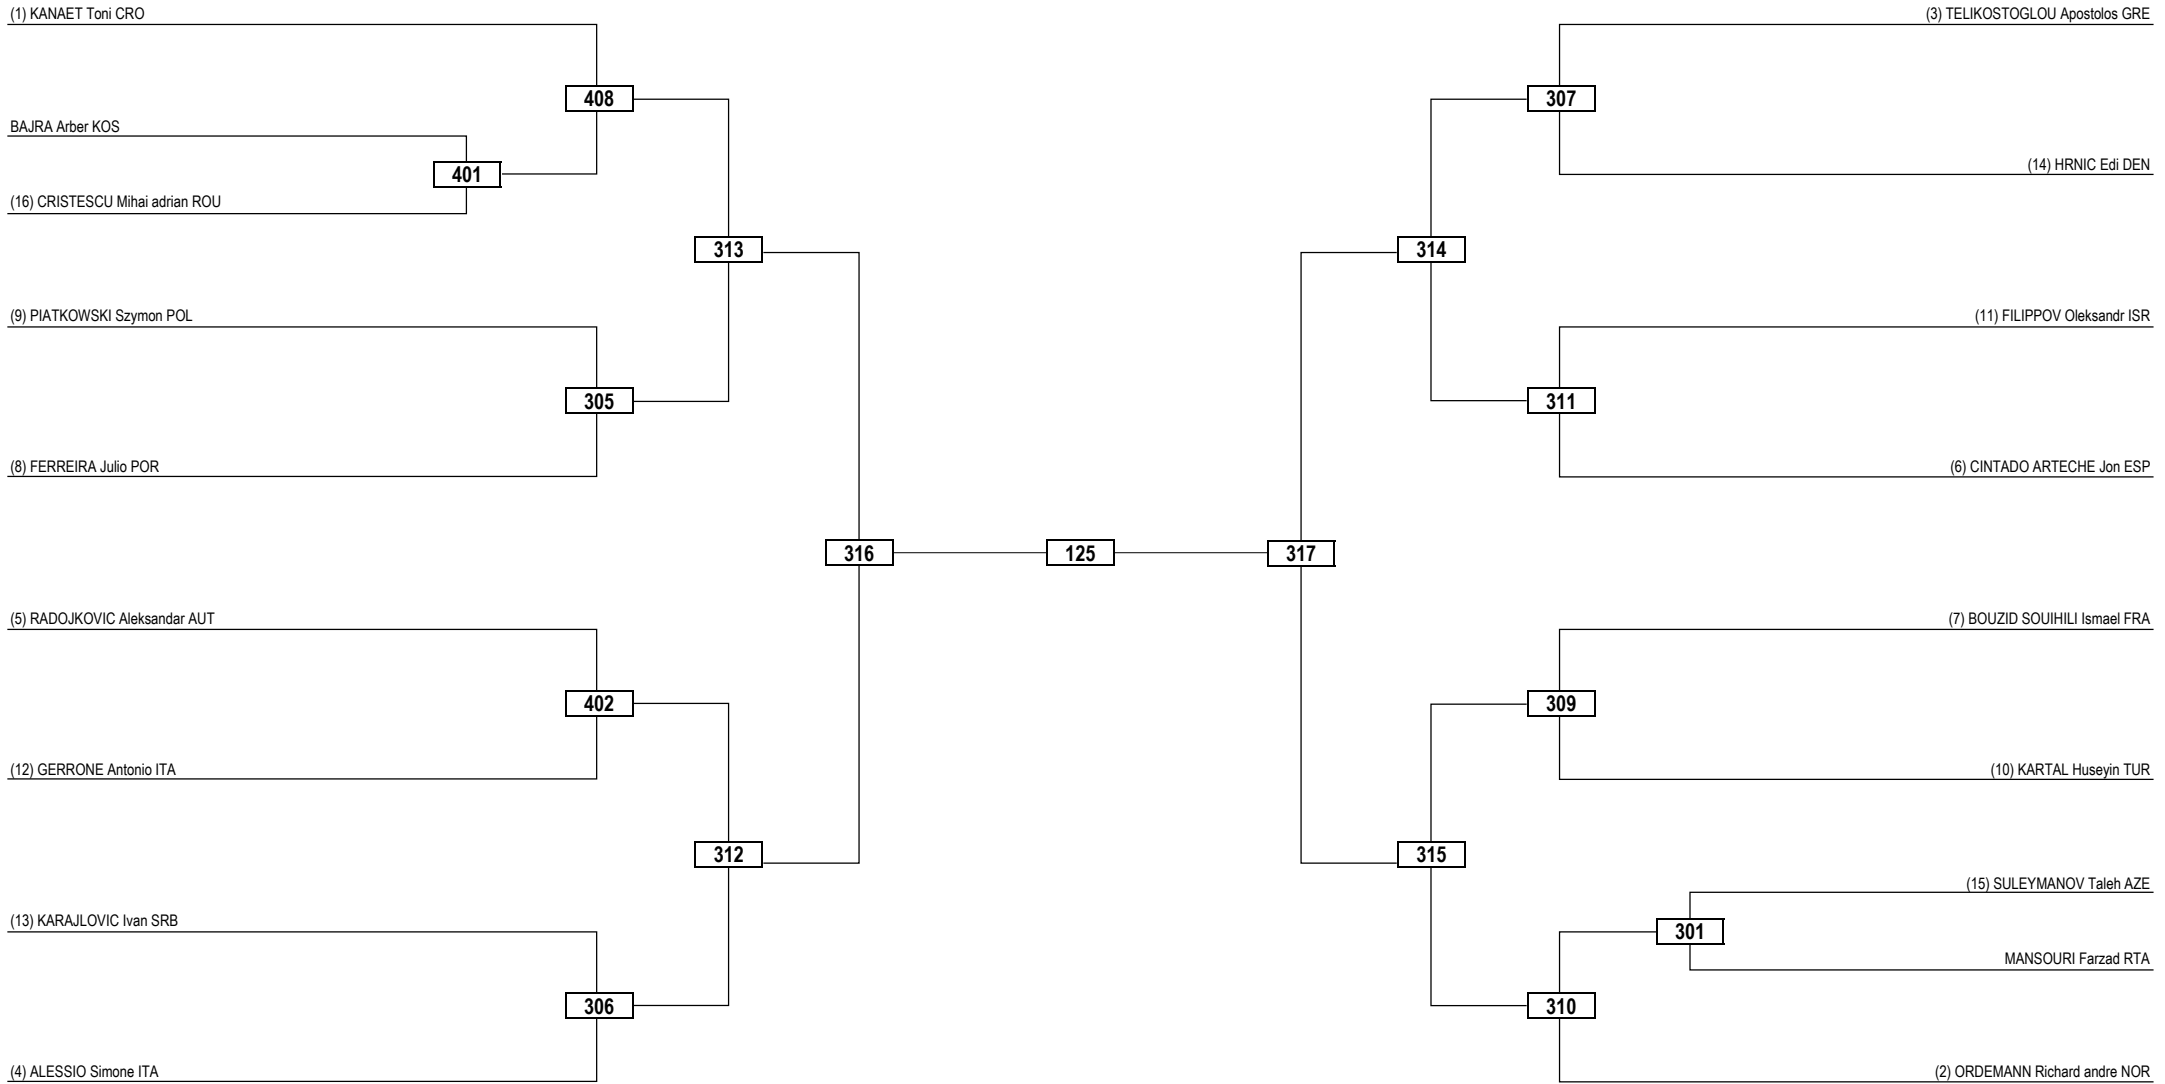

Round of 32 Round of 16 Quarterfinals Semifinals Final Semifinals Quarterfinals Round of 16 Round of 32

LEGEND	RSC: Win by Referee Stop Contest	PTG: Win by Point Gap	SUP: Win by Superiority	DSQ: Win by Disqualification	DQB: Win by Disqualification for unsportsmanlike behavior	DWR: Double Withdrawal	R: Round
(x) Seed	PTF: Win by Final Score	GDP: Win by Golden Points	WDR: Win by Withdrawal	PUN: Win by Punitive Declaration	DDB: Double Disqualification for unsportsmanlike behavior	DDQ: Double Disqualification	