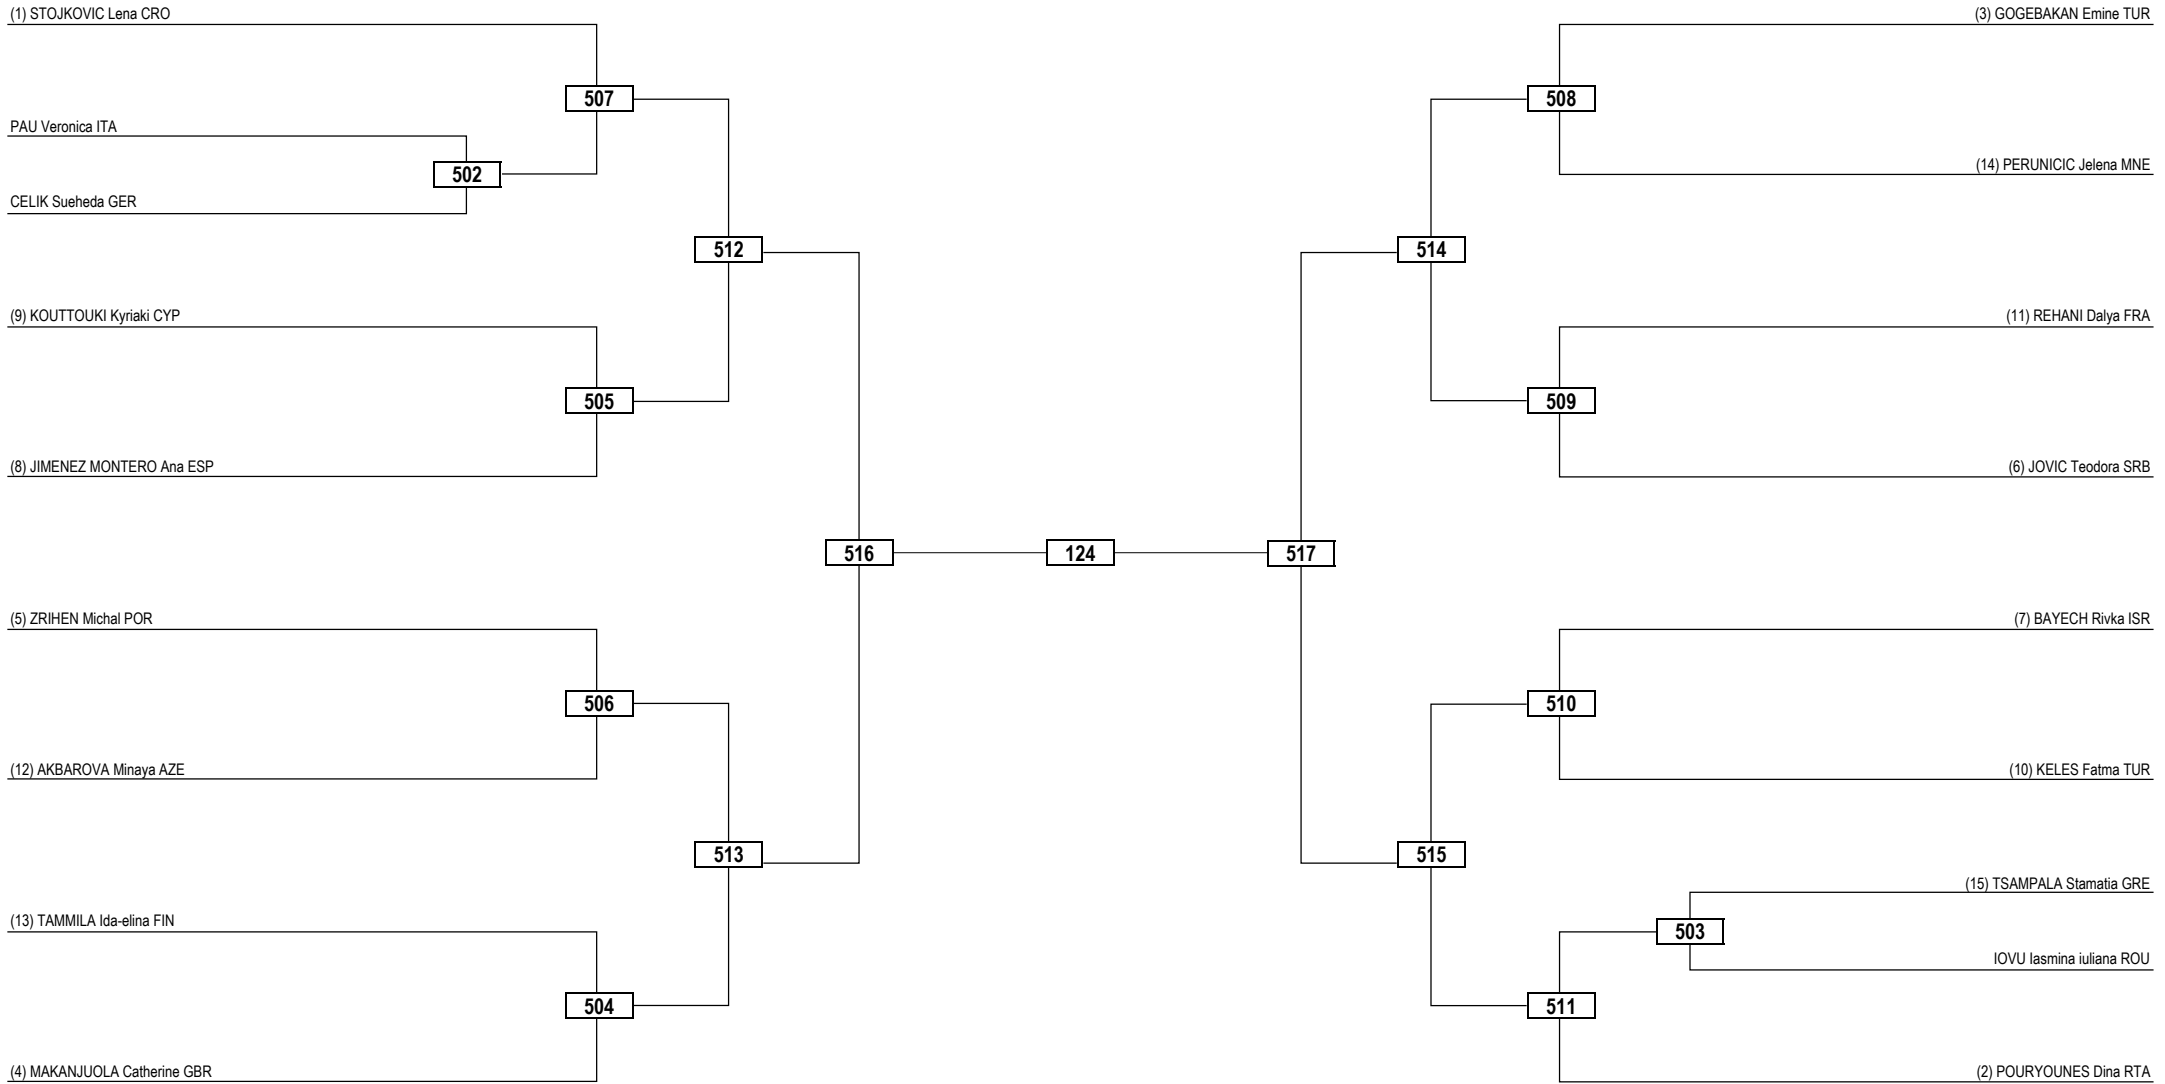

Round of 32 Round of 16 Quarterfinals Semifinals Final Semifinals Quarterfinals Round of 16 Round of 32

LEGEND	RSC: Win by Referee Stop Contest	PTG: Win by Point Gap	SUP: Win by Superiority	DSQ: Win by Disqualification	DQB: Win by Disqualification for unsportsmanlike behavior	DWR: Double Withdrawal	R: Round
(x) Seed	PTF: Win by Final Score	GDP: Win by Golden Points	WDR: Win by Withdrawal	PUN: Win by Punitive Declaration	DDB: Double Disqualification for unsportsmanlike behavior	DDQ: Double Disqualification	