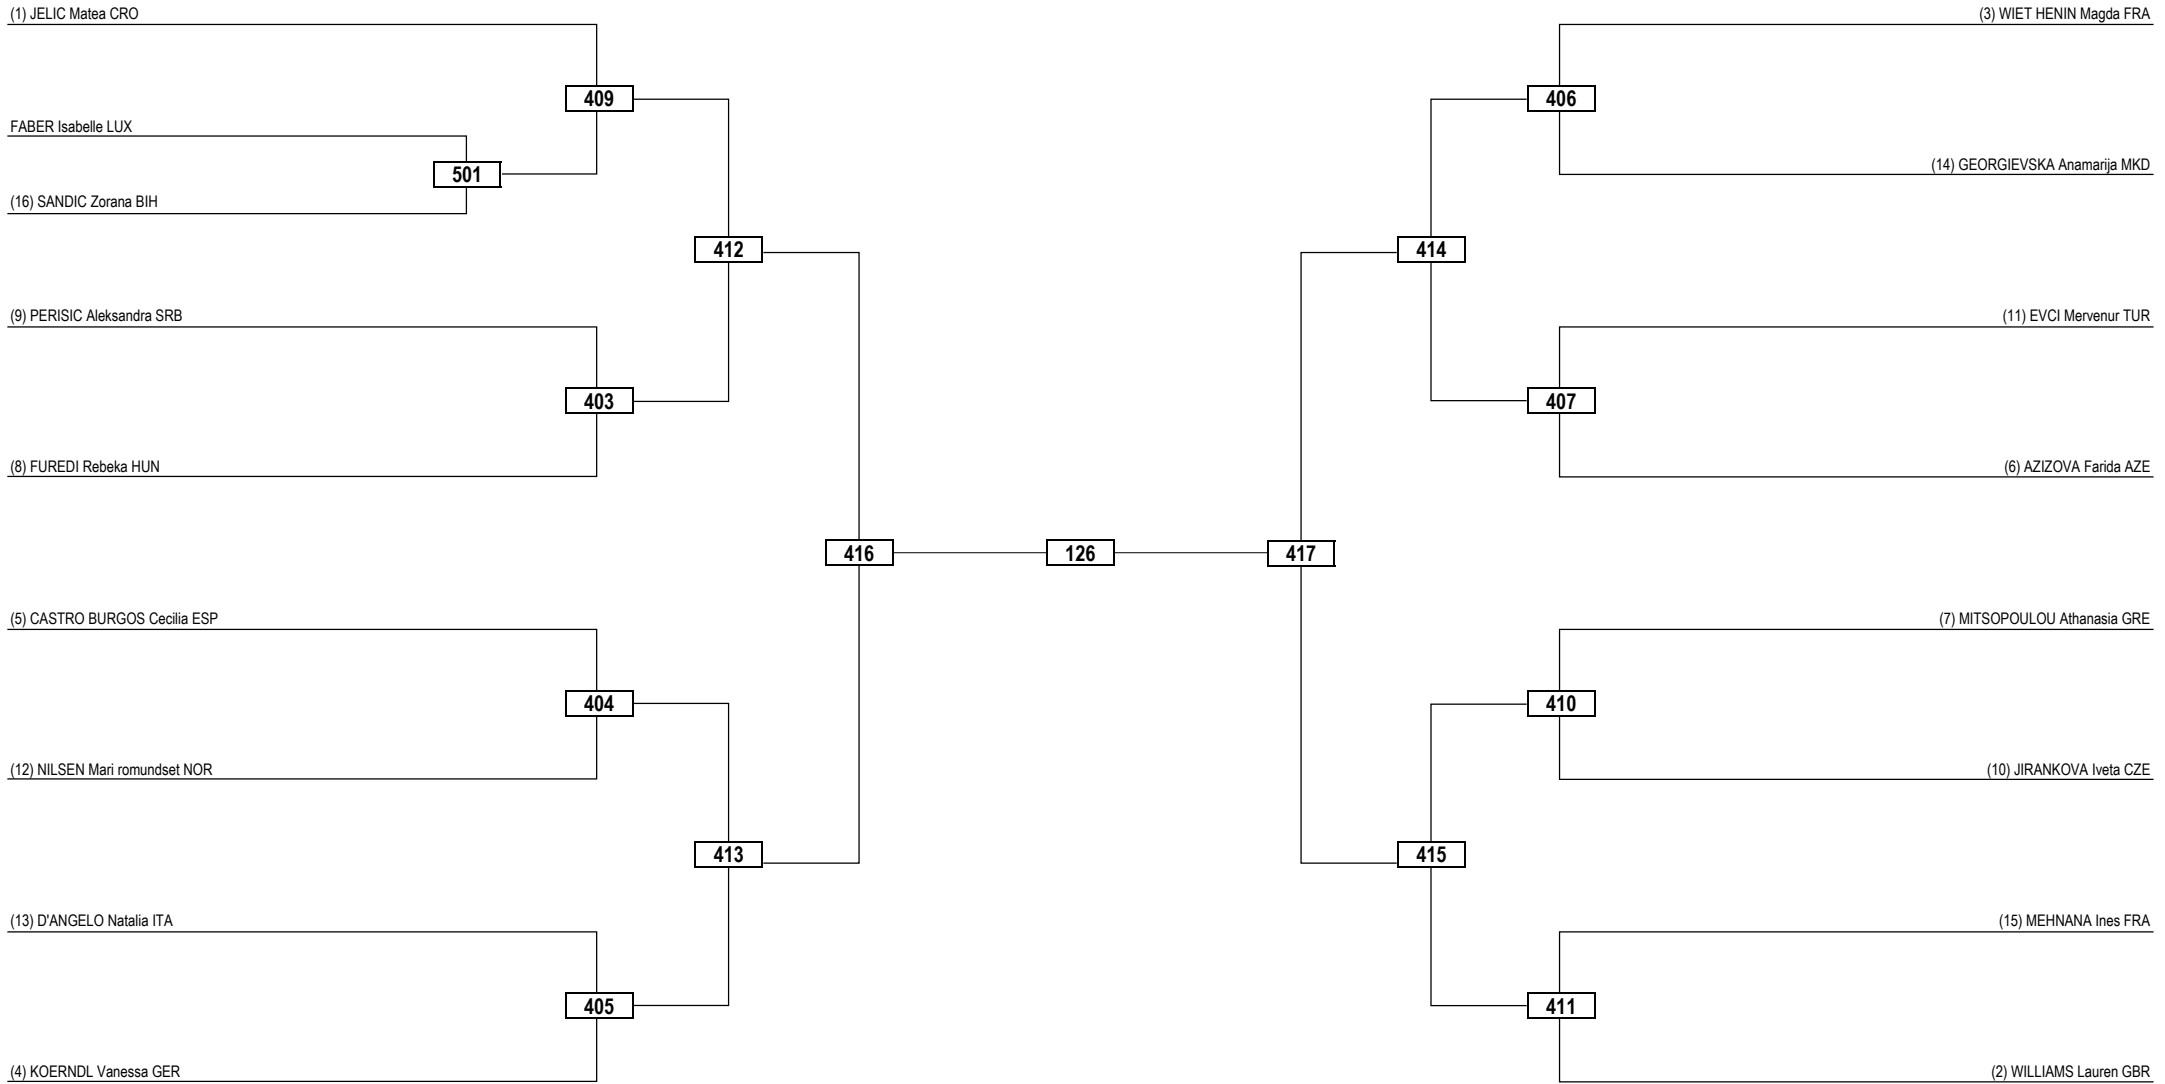

Round of 32   Round of 16   Quarterfinals   Semifinals   Final   Semifinals   Quarterfinals   Round of 16   Round of 32

LEGEND	RSC: Win by Referee Stop Contest	PTG: Win by Point Gap	SUP: Win by Superiority	DSQ: Win by Disqualification	DQB: Win by Disqualification for unsportsmanlike behavior	DWR: Double Withdrawal	R: Round
(x) Seed	PTF: Win by Final Score	GDP: Win by Golden Points	WDR: Win by Withdrawal	PUN: Win by Punitive Declaration	DDB: Double Disqualification for unsportsmanlike behavior	DDQ: Double Disqualification