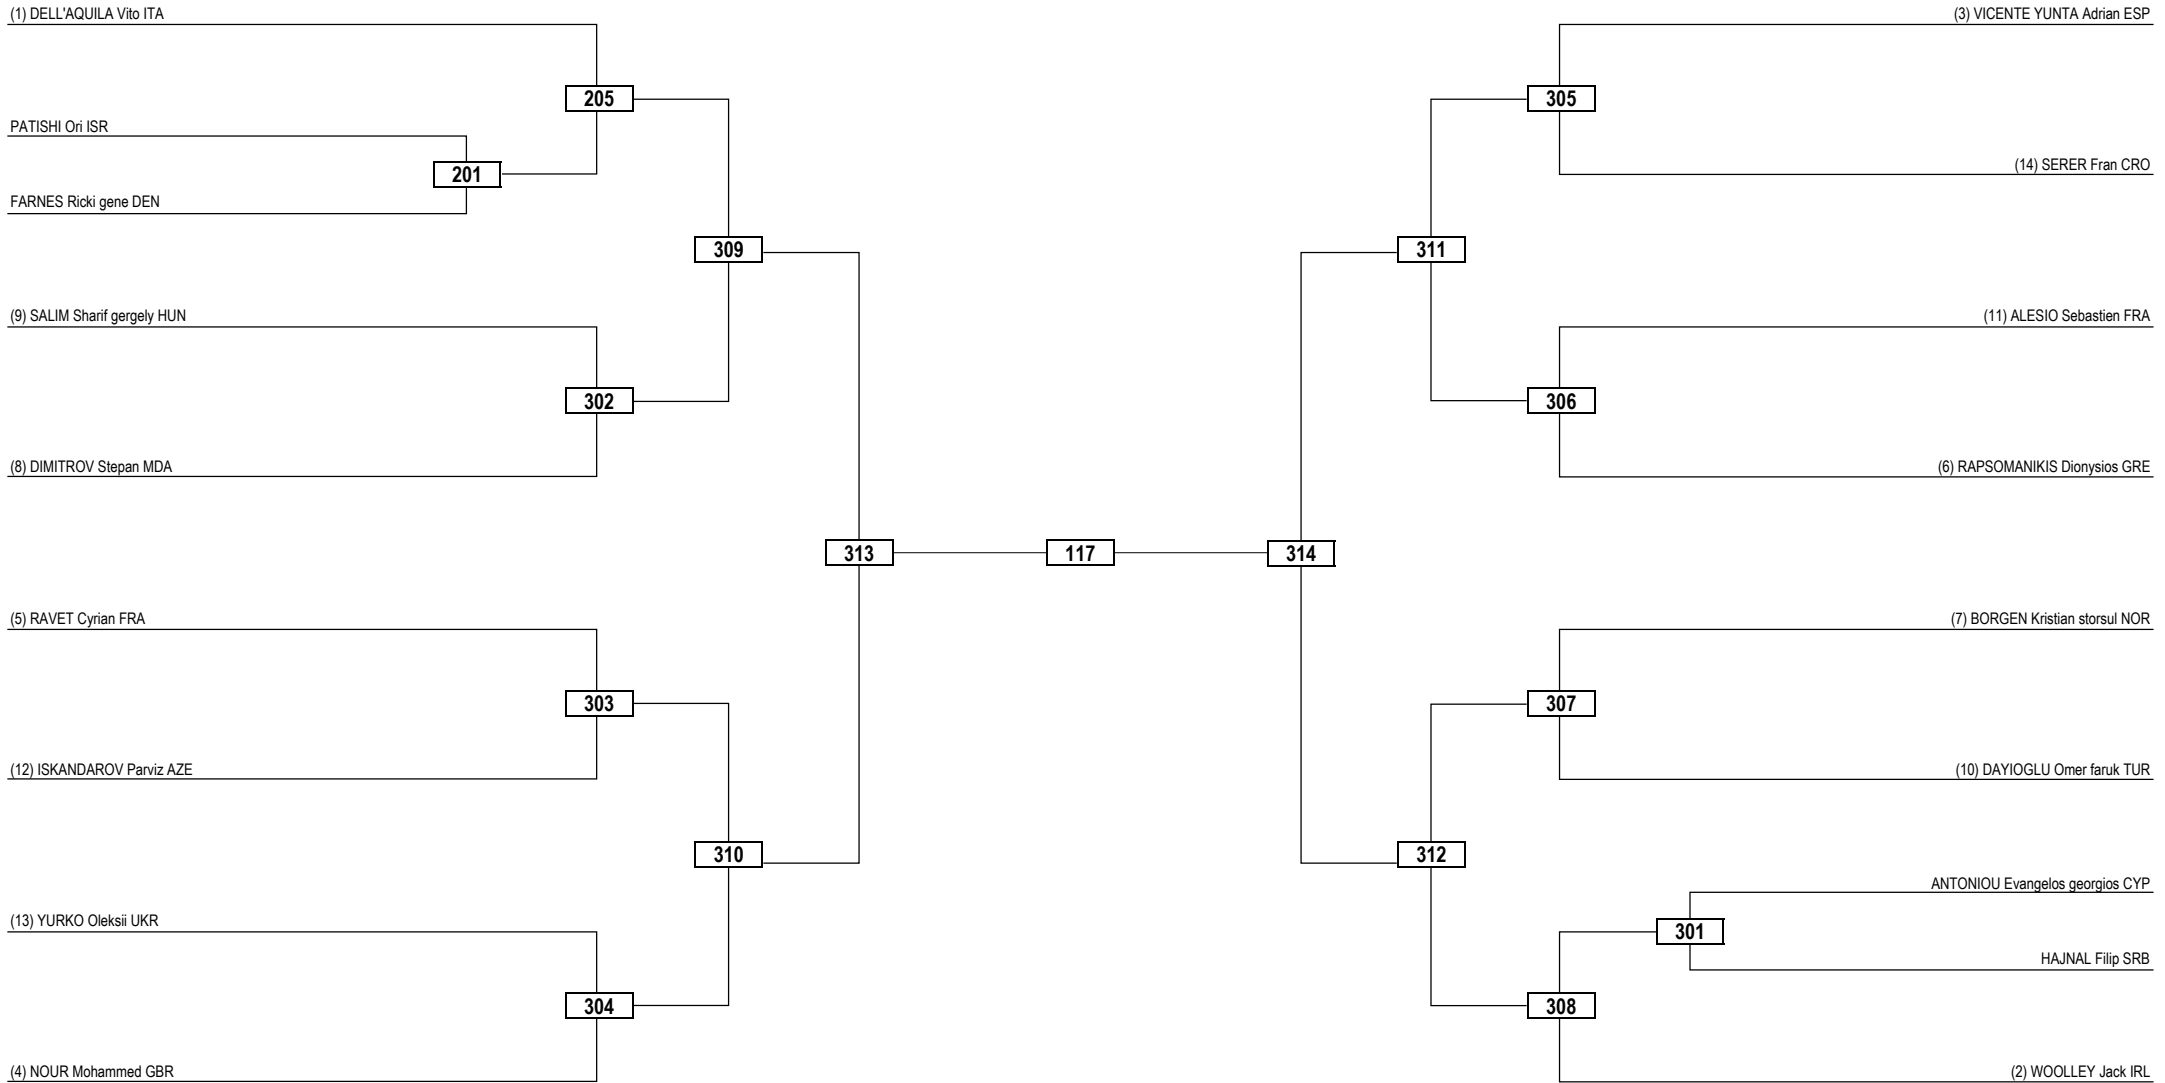

Round of 32   Round of 16   Quarterfinals   Semifinals   Final   Semifinals   Quarterfinals   Round of 16   Round of 32

<b>LEGEND</b>	RSC: Win by Referee Stop Contest	PTG: Win by Point Gap	SUP: Win by Superiority	DSQ: Win by Disqualification	DQB: Win by Disqualification for unsportsmanlike behavior	DWR: Double Withdrawal	R: Round
<b>(x) Seed</b>	PTF: Win by Final Score	GDP: Win by Golden Points	WDR: Win by Withdrawal	PUN: Win by Punitive Declaration	DDB: Double Disqualification for unsportsmanlike behavior	DDQ: Double Disqualification	

Round of 16    Quarterfinals    Semifinals    Final    Semifinals    Quarterfinals    Round of 16

<b>LEGEND</b>	RSC: Win by Referee Stop Contest	PTG: Win by Point Gap	SUP: Win by Superiority	DSQ: Win by Disqualification	DQB: Win by Disqualification for unsportsmanlike behavior	DWR: Double Withdrawal	R: Round
(x) <b>Seed</b>	PTF: Win by Final Score	GDP: Win by Golden Points	WDR: Win by Withdrawal	PUN: Win by Punitive Declaration	DDB: Double Disqualification for unsportsmanlike behavior	DDQ: Double Disqualification	