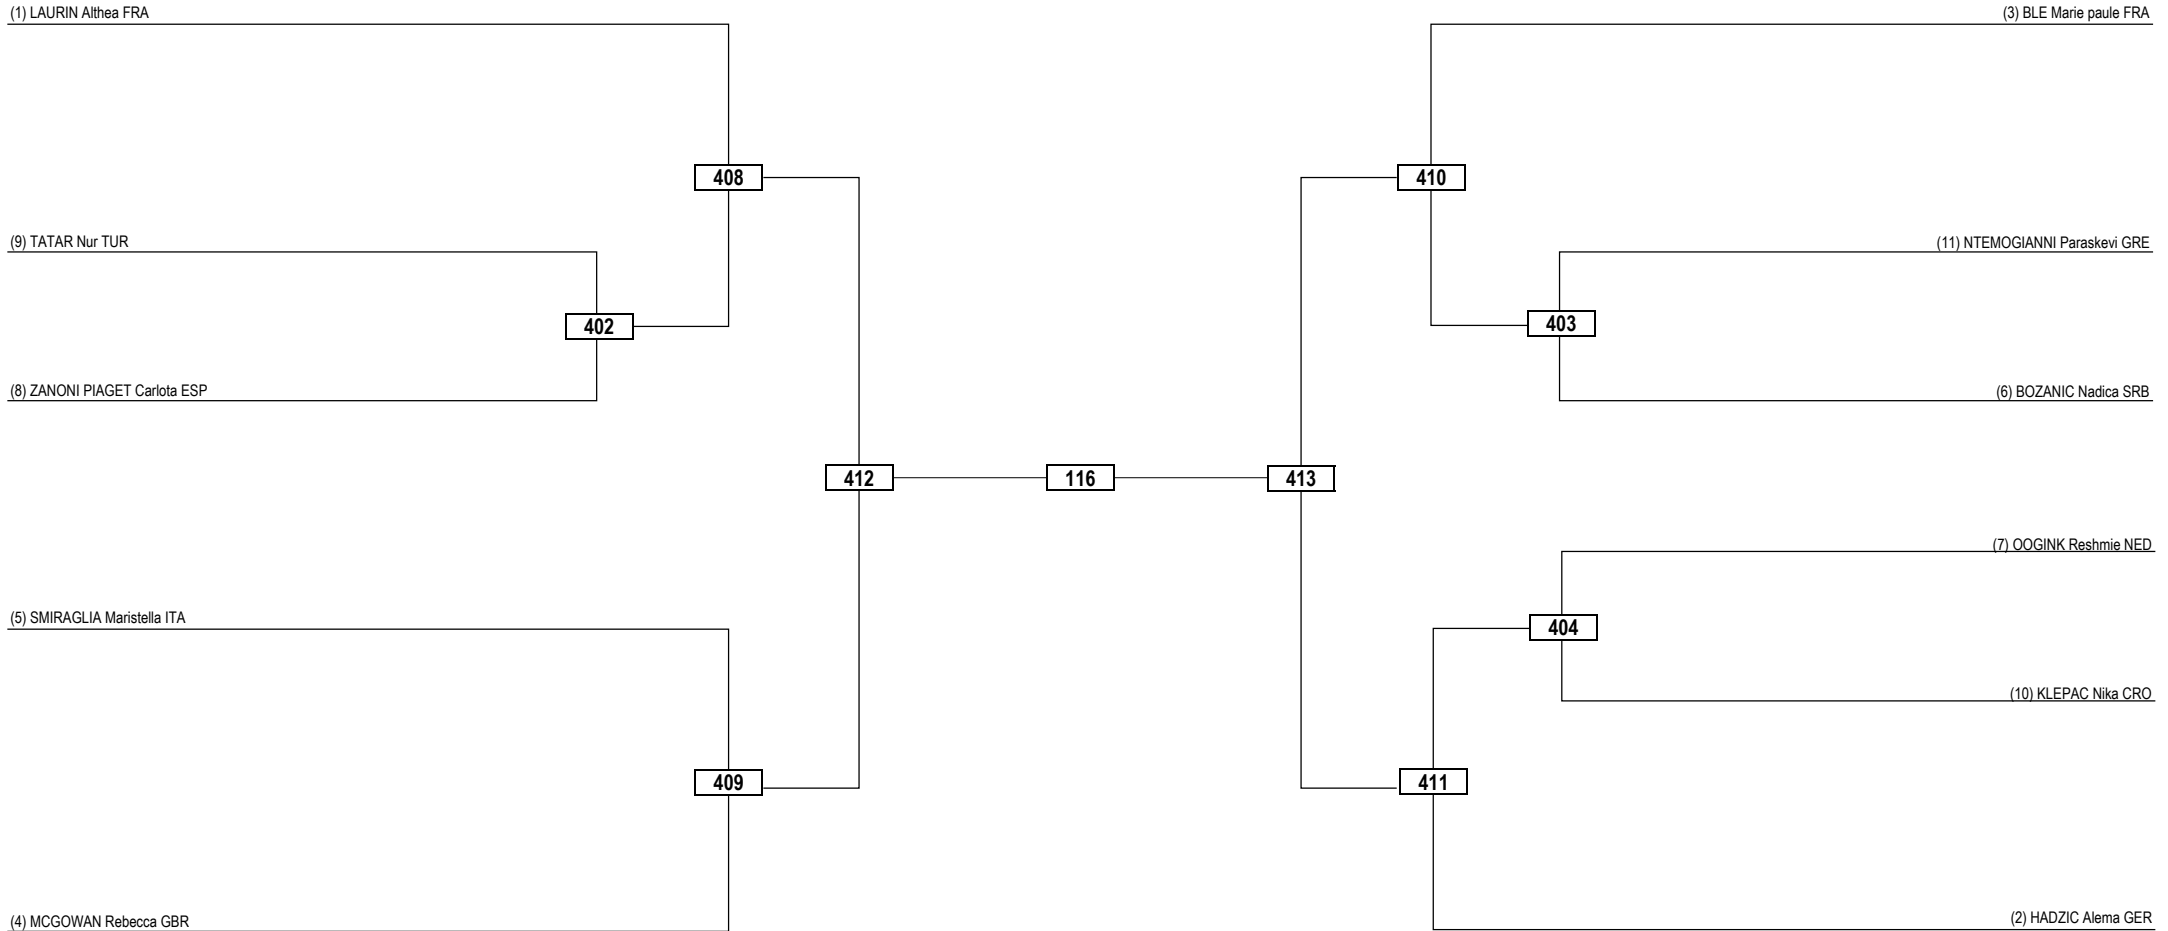

Round of 32   Round of 16   Quarterfinals   Semifinals   Final   Semifinals   Quarterfinals   Round of 16   Round of 32

<b>LEGEND</b>	RSC: Win by Referee Stop Contest	PTG: Win by Point Gap	SUP: Win by Superiority	DSQ: Win by Disqualification	DQB: Win by Disqualification for unsportsmanlike behavior	DWR: Double Withdrawal	R: Round
<b>(x) Seed</b>	PTF: Win by Final Score	GDP: Win by Golden Points	WDR: Win by Withdrawal	PUN: Win by Punitive Declaration	DDB: Double Disqualification for unsportsmanlike behavior	DDQ: Double Disqualification	

Round of 16    Quarterfinals    Semifinals    Final    Semifinals    Quarterfinals    Round of 16

<b>LEGEND</b>	RSC: Win by Referee Stop Contest	PTG: Win by Point Gap	SUP: Win by Superiority	DSQ: Win by Disqualification	DQB: Win by Disqualification for unsportsmanlike behavior	DWR: Double Withdrawal	R: Round
<b>(x) Seed</b>	PTF: Win by Final Score	GDP: Win by Golden Points	WDR: Win by Withdrawal	PUN: Win by Punitive Declaration	DDB: Double Disqualification for unsportsmanlike behavior	DDQ: Double Disqualification	

Round of 16    Quarterfinals    Semifinals    Final    Semifinals    Quarterfinals    Round of 16

<b>LEGEND</b>	RSC: Win by Referee Stop Contest	PTG: Win by Point Gap	SUP: Win by Superiority	DSQ: Win by Disqualification	DQB: Win by Disqualification for unsportsmanlike behavior	DWR: Double Withdrawal	R: Round
(x) <b>Seed</b>	PTF: Win by Final Score	GDP: Win by Golden Points	WDR: Win by Withdrawal	PUN: Win by Punitive Declaration	DDB: Double Disqualification for unsportsmanlike behavior	DDQ: Double Disqualification	