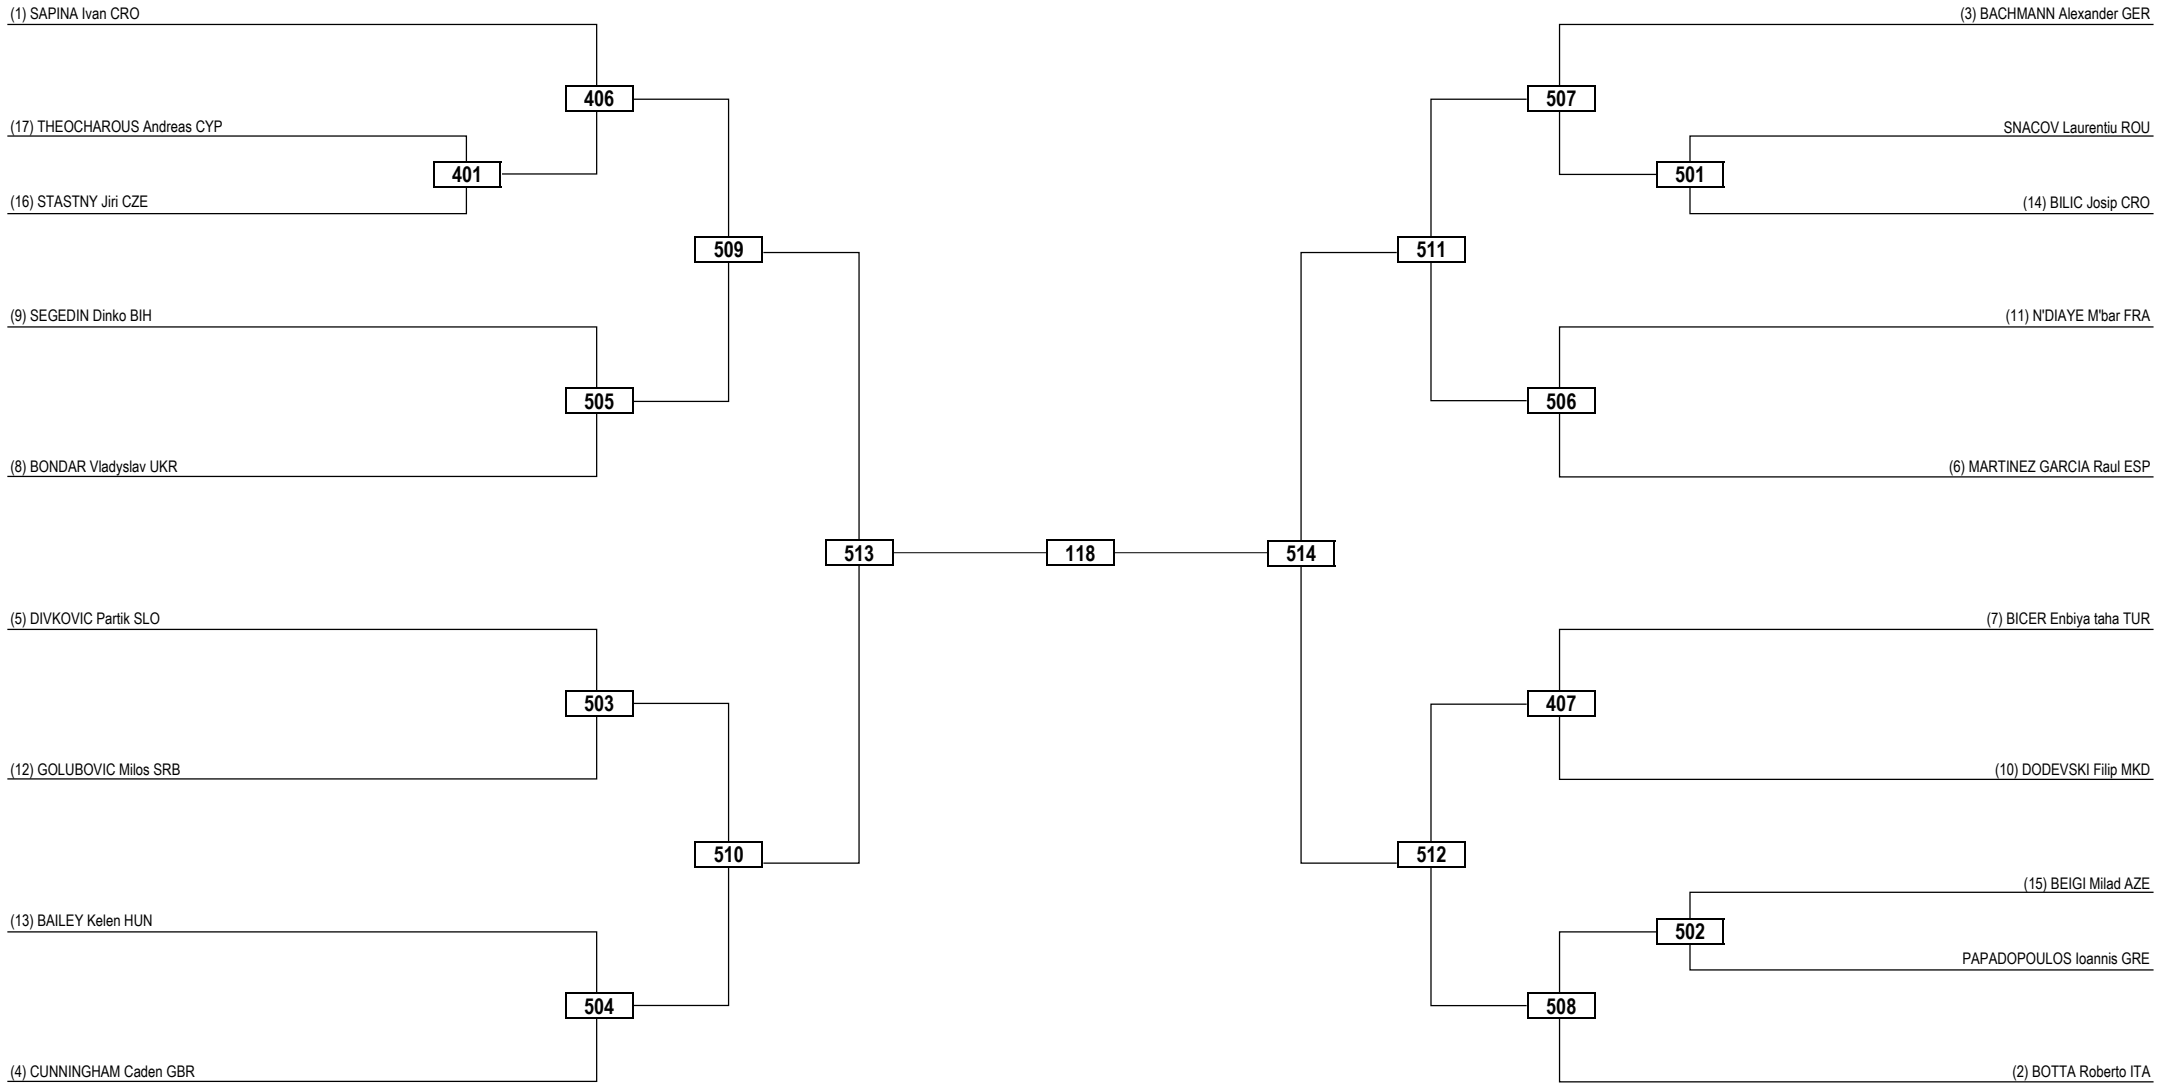

Round of 32   Round of 16   Quarterfinals   Semifinals   Final   Semifinals   Quarterfinals   Round of 16   Round of 32

<b>LEGEND</b>	RSC: Win by Referee Stop Contest	PTG: Win by Point Gap	SUP: Win by Superiority	DSQ: Win by Disqualification	DQB: Win by Disqualification for unsportsmanlike behavior	DWR: Double Withdrawal	R: Round
<b>(x) Seed</b>	PTF: Win by Final Score	GDP: Win by Golden Points	WDR: Win by Withdrawal	PUN: Win by Punitive Declaration	DDB: Double Disqualification for unsportsmanlike behavior	DDQ: Double Disqualification	

Round of 16    Quarterfinals    Semifinals    Final    Semifinals    Quarterfinals    Round of 16

<b>LEGEND</b>	RSC: Win by Referee Stop Contest	PTG: Win by Point Gap	SUP: Win by Superiority	DSQ: Win by Disqualification	DQB: Win by Disqualification for unsportsmanlike behavior	DWR: Double Withdrawal	R: Round
(x) <b>Seed</b>	PTF: Win by Final Score	GDP: Win by Golden Points	WDR: Win by Withdrawal	PUN: Win by Punitive Declaration	DDB: Double Disqualification for unsportsmanlike behavior	DDQ: Double Disqualification	