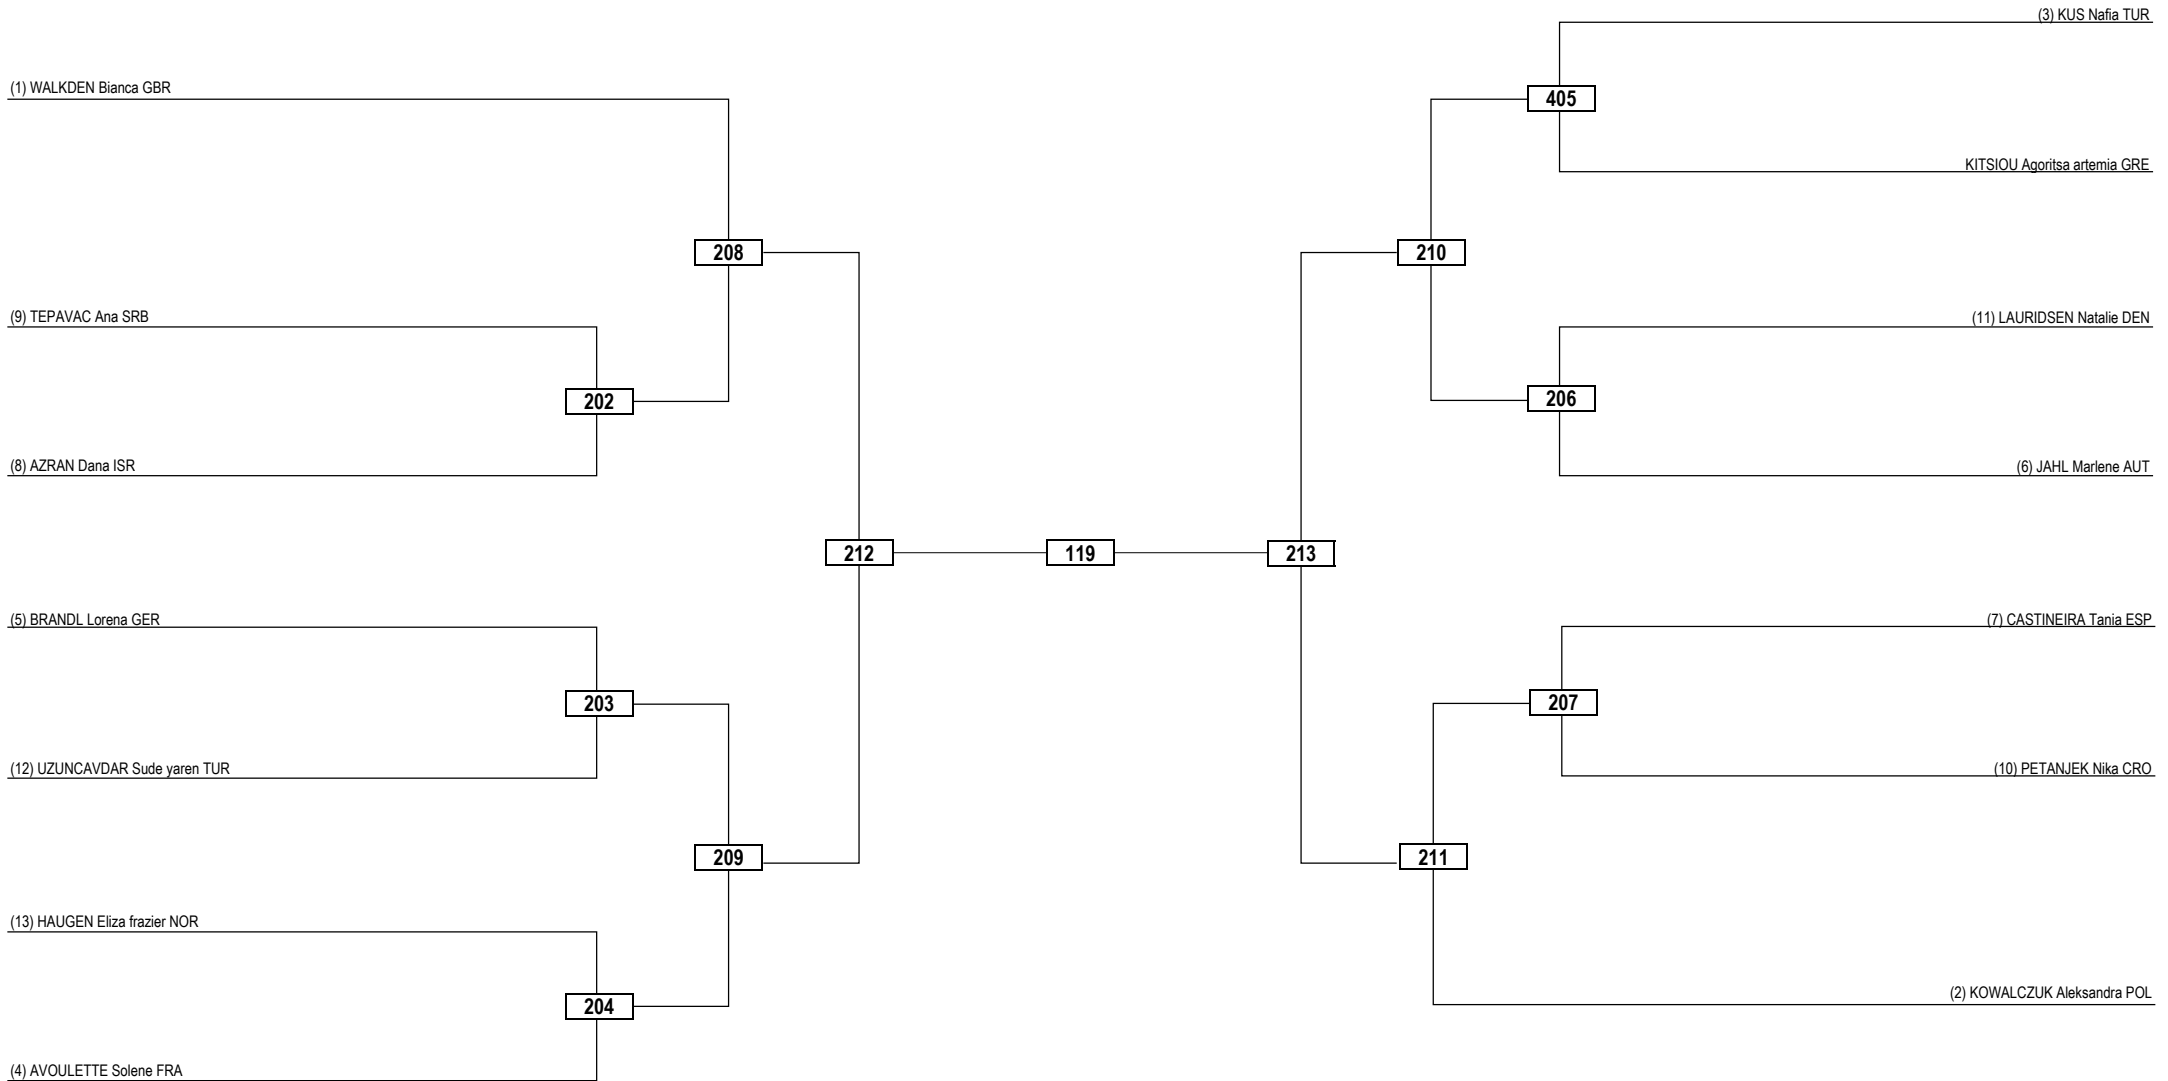

Round of 16   Quarterfinals   Semifinals   Final   Semifinals   Quarterfinals   Round of 16

LEGEND	RSC: Win by Referee Stop Contest	PTG: Win by Point Gap	SUP: Win by Superiority	DSQ: Win by Disqualification	DQB: Win by Disqualification for unsportsmanlike behavior	DWR: Double Withdrawal	R: Round
(x) Seed	PTF: Win by Final Score	GDP: Win by Golden Points	WDR: Win by Withdrawal	PUN: Win by Punitive Declaration	DDB: Double Disqualification for unsportsmanlike behavior	DDQ: Double Disqualification