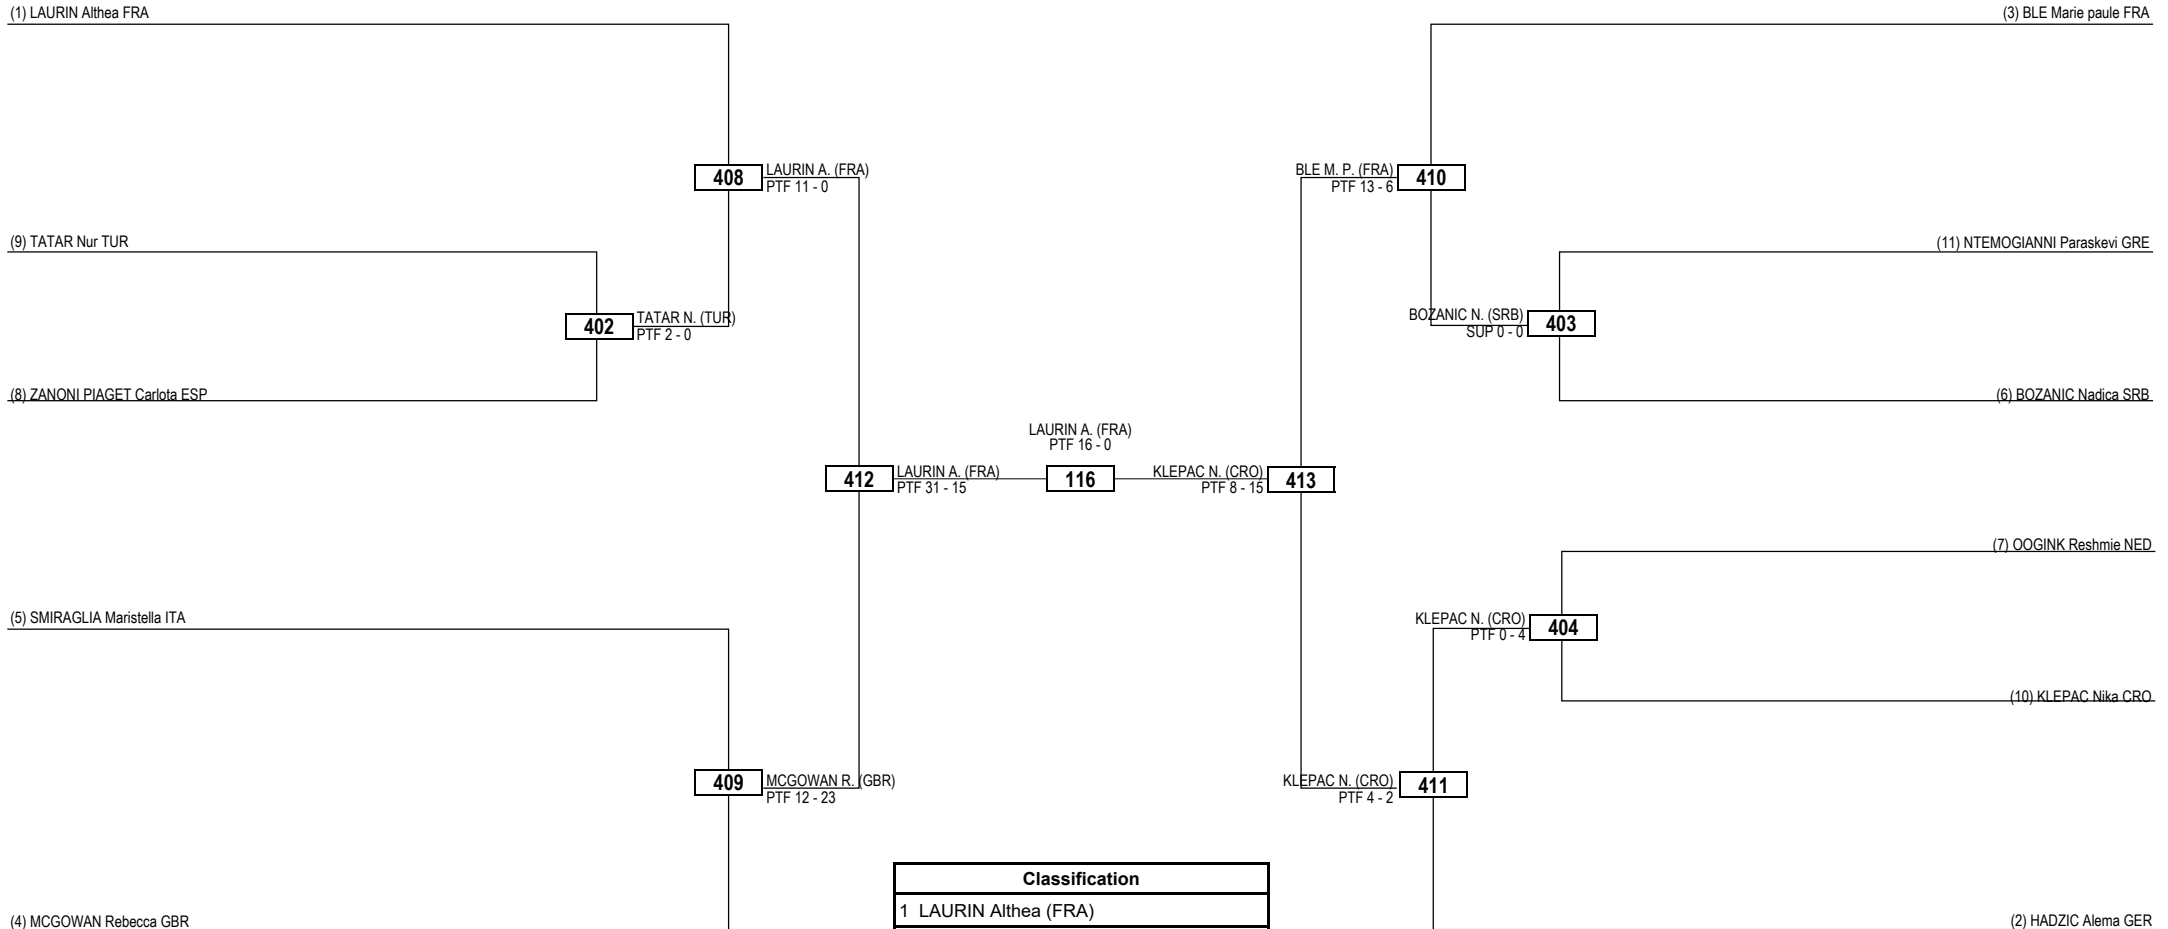

Round of 16   Quarterfinals   Semifinals   Final   Semifinals   Quarterfinals   Round of 16

Classification
1 LAURIN Althea (FRA)
2 KLEPAC Nika (CRO)
3 MCGOWAN Rebecca (GBR)
3 BLE Marie paule (FRA)

LEGEND RSC: Win by Referee Stop Contest   PTG: Win by Point Gap   SUP: Win by Superiority   DSQ: Win by Disqualification   DQB: Win by Disqualification for unsportsmanlike behavior   DWR: Double Withdrawal   R: Round
(x) **Seed**   PTF: Win by Final Score   GDP: Win by Golden Points   WDR: Win by Withdrawal   PUN: Win by Punitive Declaration   DDB: Double Disqualification for unsportsmanlike behavior   DDQ: Double Disqualification