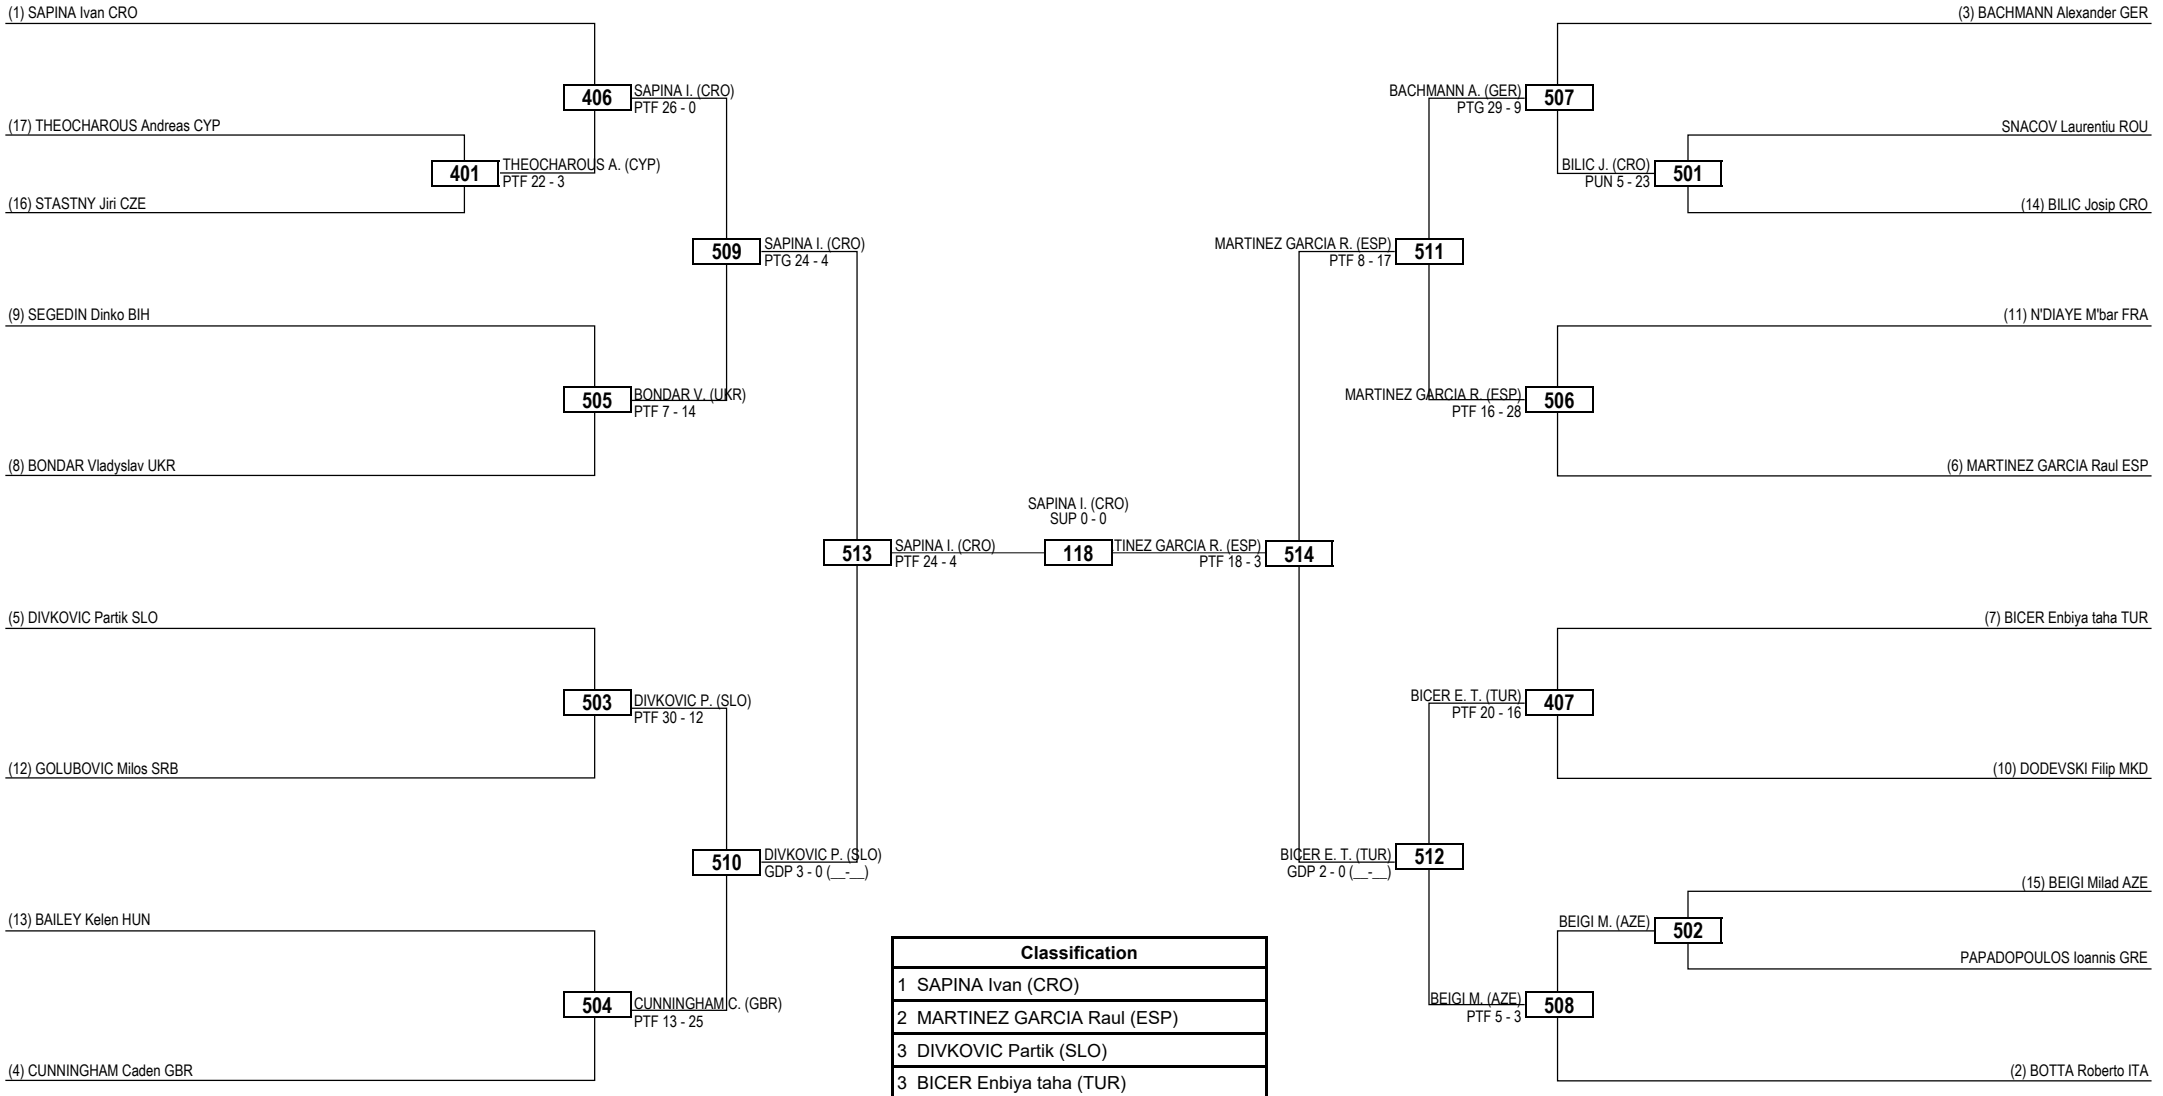

Round of 32 Round of 16 Quarterfinals Semifinals Final Semifinals Quarterfinals Round of 16 Round of 32

LEGEND RSC: Win by Referee Stop Contest PTG: Win by Point Gap SUP: Win by Superiority DSQ: Win by Disqualification DQB: Win by Disqualification for unsportsmanlike behavior DWR: Double Withdrawal R: Round
(x) Seed PTF: Win by Final Score GDP: Win by Golden Points WDR: Win by Withdrawal PUN: Win by Punitive Declaration DDB: Double Disqualification for unsportsmanlike behavior DDQ: Double Disqualification

Round of 32 Round of 16 Quarterfinals Semifinals Final Semifinals Quarterfinals Round of 16 Round of 32

LEGEND RSC: Win by Referee Stop Contest PTG: Win by Point Gap SUP: Win by Superiority DSQ: Win by Disqualification DQB: Win by Disqualification for unsportsmanlike behavior DWR: Double Withdrawal R: Round
 (x) **Seed** PTF: Win by Final Score GDP: Win by Golden Points WDR: Win by Withdrawal PUN: Win by Punitive Declaration DDB: Double Disqualification for unsportsmanlike behavior DDQ: Double Disqualification

Round of 16 Quarterfinals Semifinals Final Semifinals Quarterfinals Round of 16

Classification
1 LAURIN Althea (FRA)
2 KLEPAC Nika (CRO)
3 MCGOWAN Rebecca (GBR)
3 BLE Marie paule (FRA)

LEGEND RSC: Win by Referee Stop Contest PTG: Win by Point Gap SUP: Win by Superiority DSQ: Win by Disqualification DQB: Win by Disqualification for unsportsmanlike behavior DWR: Double Withdrawal R: Round
 (x) **Seed** PTF: Win by Final Score GDP: Win by Golden Points WDR: Win by Withdrawal PUN: Win by Punitive Declaration DDB: Double Disqualification for unsportsmanlike behavior DDQ: Double Disqualification