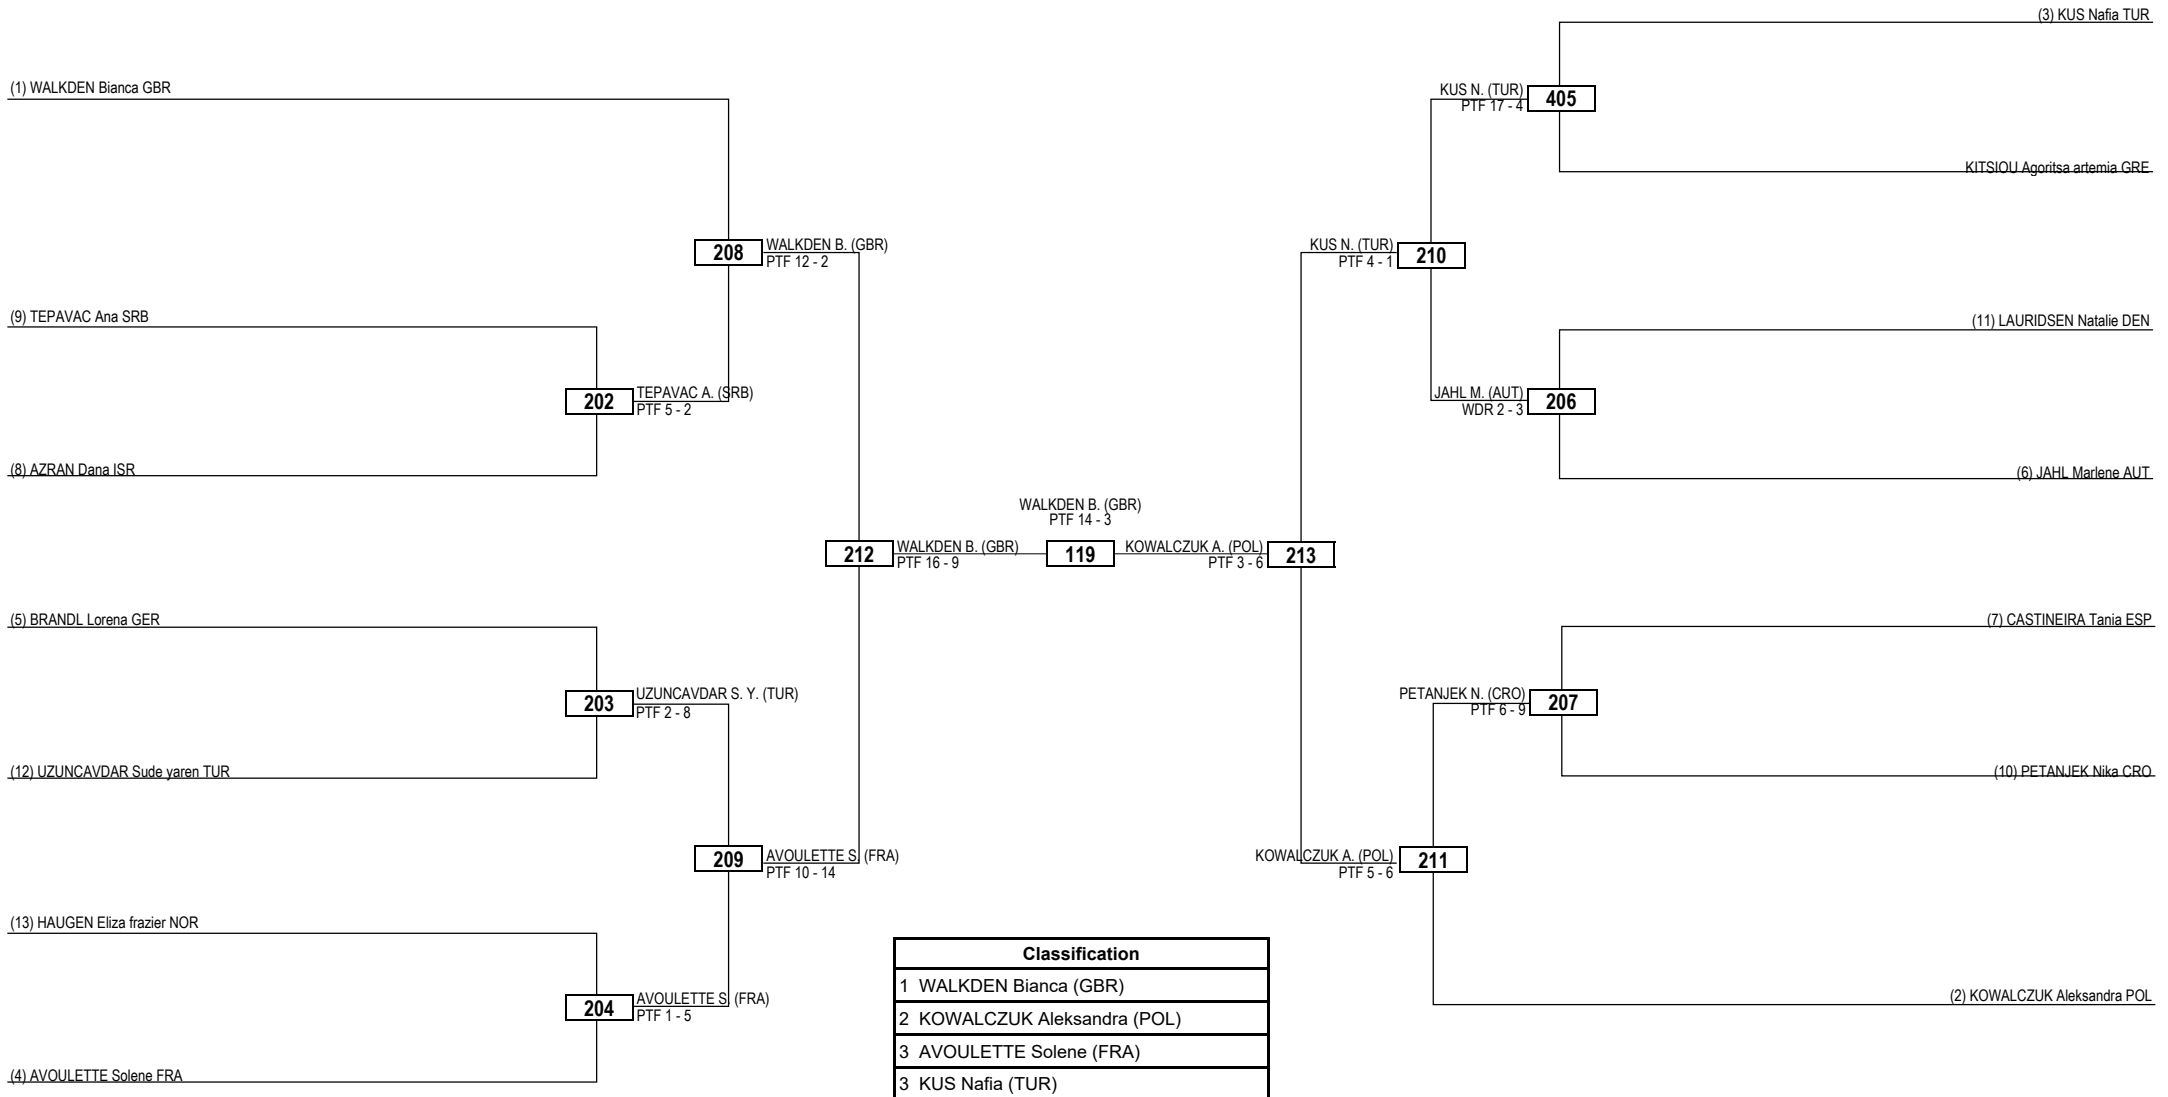

Round of 32 Round of 16 Quarterfinals Semifinals Final Semifinals Quarterfinals Round of 16 Round of 32

LEGEND RSC: Win by Referee Stop Contest PTG: Win by Point Gap SUP: Win by Superiority DSQ: Win by Disqualification DQB: Win by Disqualification for unsportsmanlike behavior DWR: Double Withdrawal R: Round
(x) Seed PTF: Win by Final Score GDP: Win by Golden Points WDR: Win by Withdrawal PUN: Win by Punitive Declaration DDB: Double Disqualification for unsportsmanlike behavior DDQ: Double Disqualification

Round of 32 Round of 16 Quarterfinals Semifinals Final Semifinals Quarterfinals Round of 16 Round of 32

LEGEND RSC: Win by Referee Stop Contest PTG: Win by Point Gap SUP: Win by Superiority DSQ: Win by Disqualification DQB: Win by Disqualification for unsportsmanlike behavior DWR: Double Withdrawal R: Round
 (x) **Seed** PTF: Win by Final Score GDP: Win by Golden Points WDR: Win by Withdrawal PUN: Win by Punitive Declaration DDB: Double Disqualification for unsportsmanlike behavior DDQ: Double Disqualification

Round of 16 Quarterfinals Semifinals Final Semifinals Quarterfinals Round of 16

Classification
1 WALKDEN Bianca (GBR)
2 KOWALCZUK Aleksandra (POL)
3 AVOULETTE Solene (FRA)
3 KUS Nafia (TUR)

LEGEND RSC: Win by Referee Stop Contest PTG: Win by Point Gap SUP: Win by Superiority DSQ: Win by Disqualification DQB: Win by Disqualification for unsportsmanlike behavior DWR: Double Withdrawal R: Round
 (x) **Seed** PTF: Win by Final Score GDP: Win by Golden Points WDR: Win by Withdrawal PUN: Win by Punitive Declaration DDB: Double Disqualification for unsportsmanlike behavior DDQ: Double Disqualification