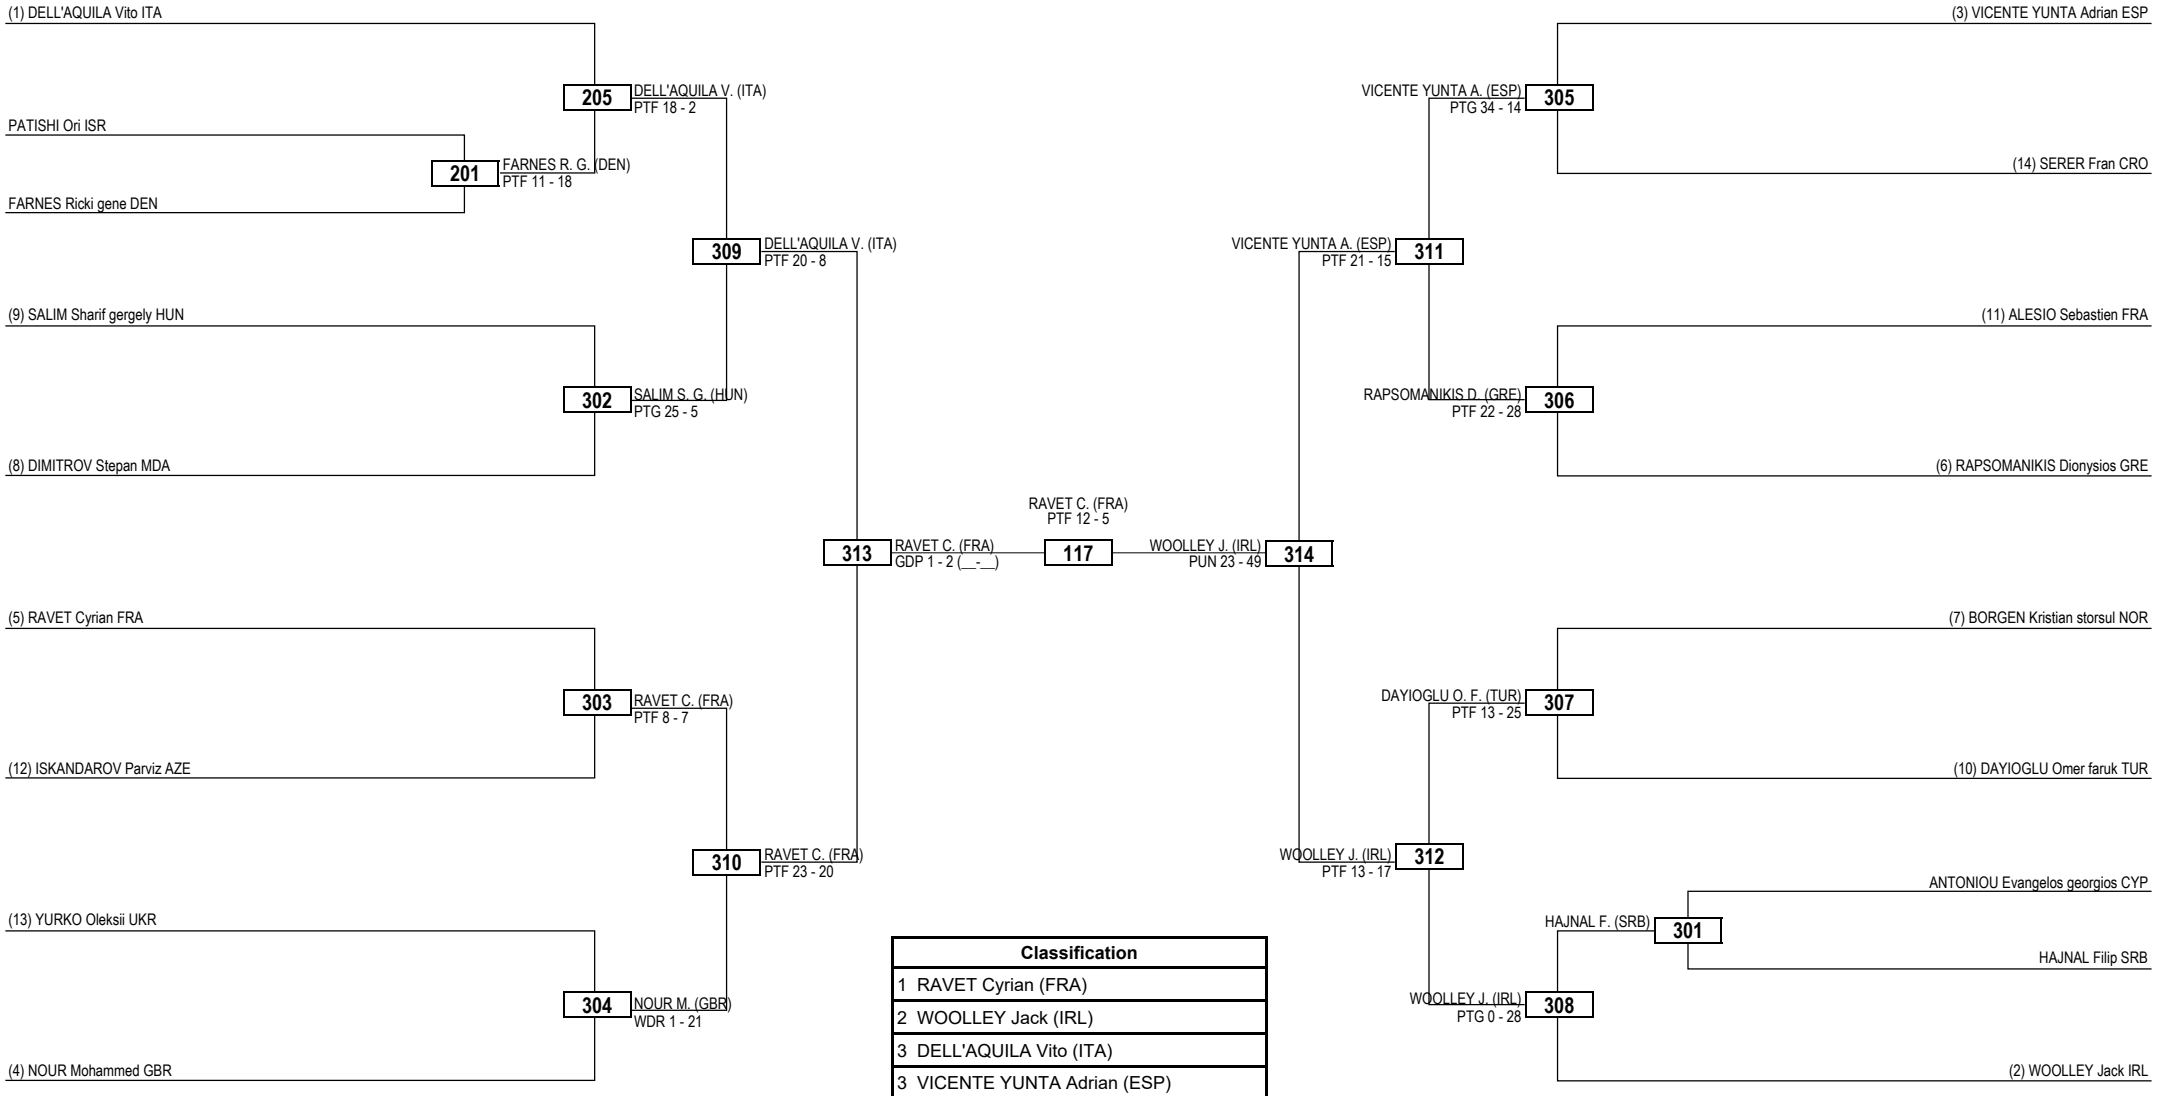

Round of 32 Round of 16 Quarterfinals Semifinals Final Semifinals Quarterfinals Round of 16 Round of 32

LEGEND RSC: Win by Referee Stop Contest PTG: Win by Point Gap SUP: Win by Superiority DSQ: Win by Disqualification DQB: Win by Disqualification for unsportsmanlike behavior DWR: Double Withdrawal R: Round
(x) Seed PTF: Win by Final Score GDP: Win by Golden Points WDR: Win by Withdrawal PUN: Win by Punitive Declaration DDB: Double Disqualification for unsportsmanlike behavior DDQ: Double Disqualification

Round of 32 Round of 16 Quarterfinals Semifinals Final Semifinals Quarterfinals Round of 16 Round of 32

LEGEND RSC: Win by Referee Stop Contest PTG: Win by Point Gap SUP: Win by Superiority DSQ: Win by Disqualification DQB: Win by Disqualification for unsportsmanlike behavior DWR: Double Withdrawal R: Round
 (x) **Seed** PTF: Win by Final Score GDP: Win by Golden Points WDR: Win by Withdrawal PUN: Win by Punitive Declaration DDB: Double Disqualification for unsportsmanlike behavior DDQ: Double Disqualification

Round of 16 Quarterfinals Semifinals Final Semifinals Quarterfinals Round of 16

Classification
1 LAURIN Althea (FRA)
2 KLEPAC Nika (CRO)
3 MCGOWAN Rebecca (GBR)
3 BLE Marie paule (FRA)

LEGEND RSC: Win by Referee Stop Contest PTG: Win by Point Gap SUP: Win by Superiority DSQ: Win by Disqualification DQB: Win by Disqualification for unsportsmanlike behavior DWR: Double Withdrawal R: Round
 (x) **Seed** PTF: Win by Final Score GDP: Win by Golden Points WDR: Win by Withdrawal PUN: Win by Punitive Declaration DDB: Double Disqualification for unsportsmanlike behavior DDQ: Double Disqualification