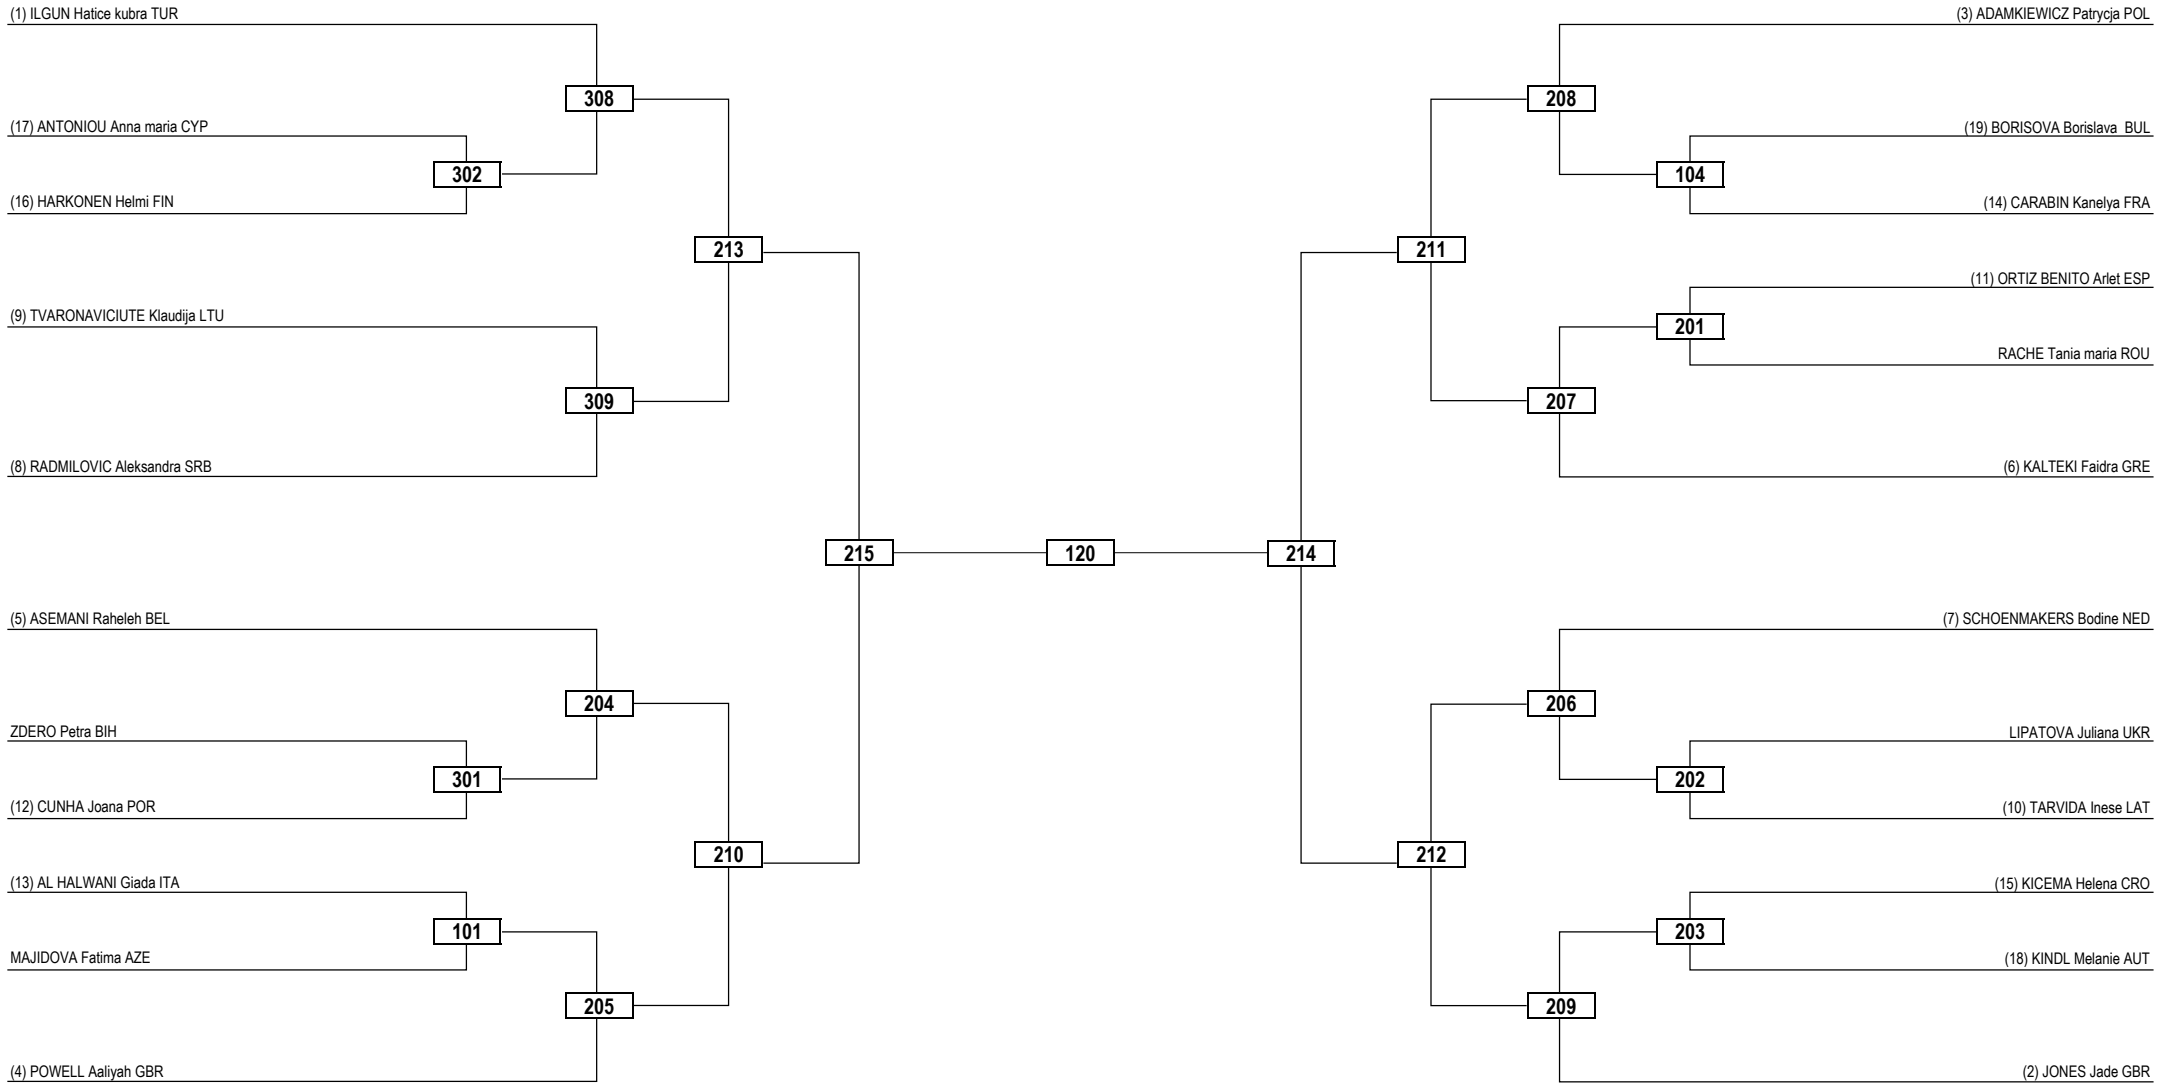

Round of 32   Round of 16   Quarterfinals   Semifinals   Final   Semifinals   Quarterfinals   Round of 16   Round of 32

LEGEND	RSC: Win by Referee Stop Contest	PTG: Win by Point Gap	SUP: Win by Superiority	DSQ: Win by Disqualification	DQB: Win by Disqualification for unsportsmanlike behavior	DWR: Double Withdrawal	R: Round
(x) Seed	PTF: Win by Final Score	GDP: Win by Golden Points	WDR: Win by Withdrawal	PUN: Win by Punitive Declaration	DDB: Double Disqualification for unsportsmanlike behavior	DDQ: Double Disqualification