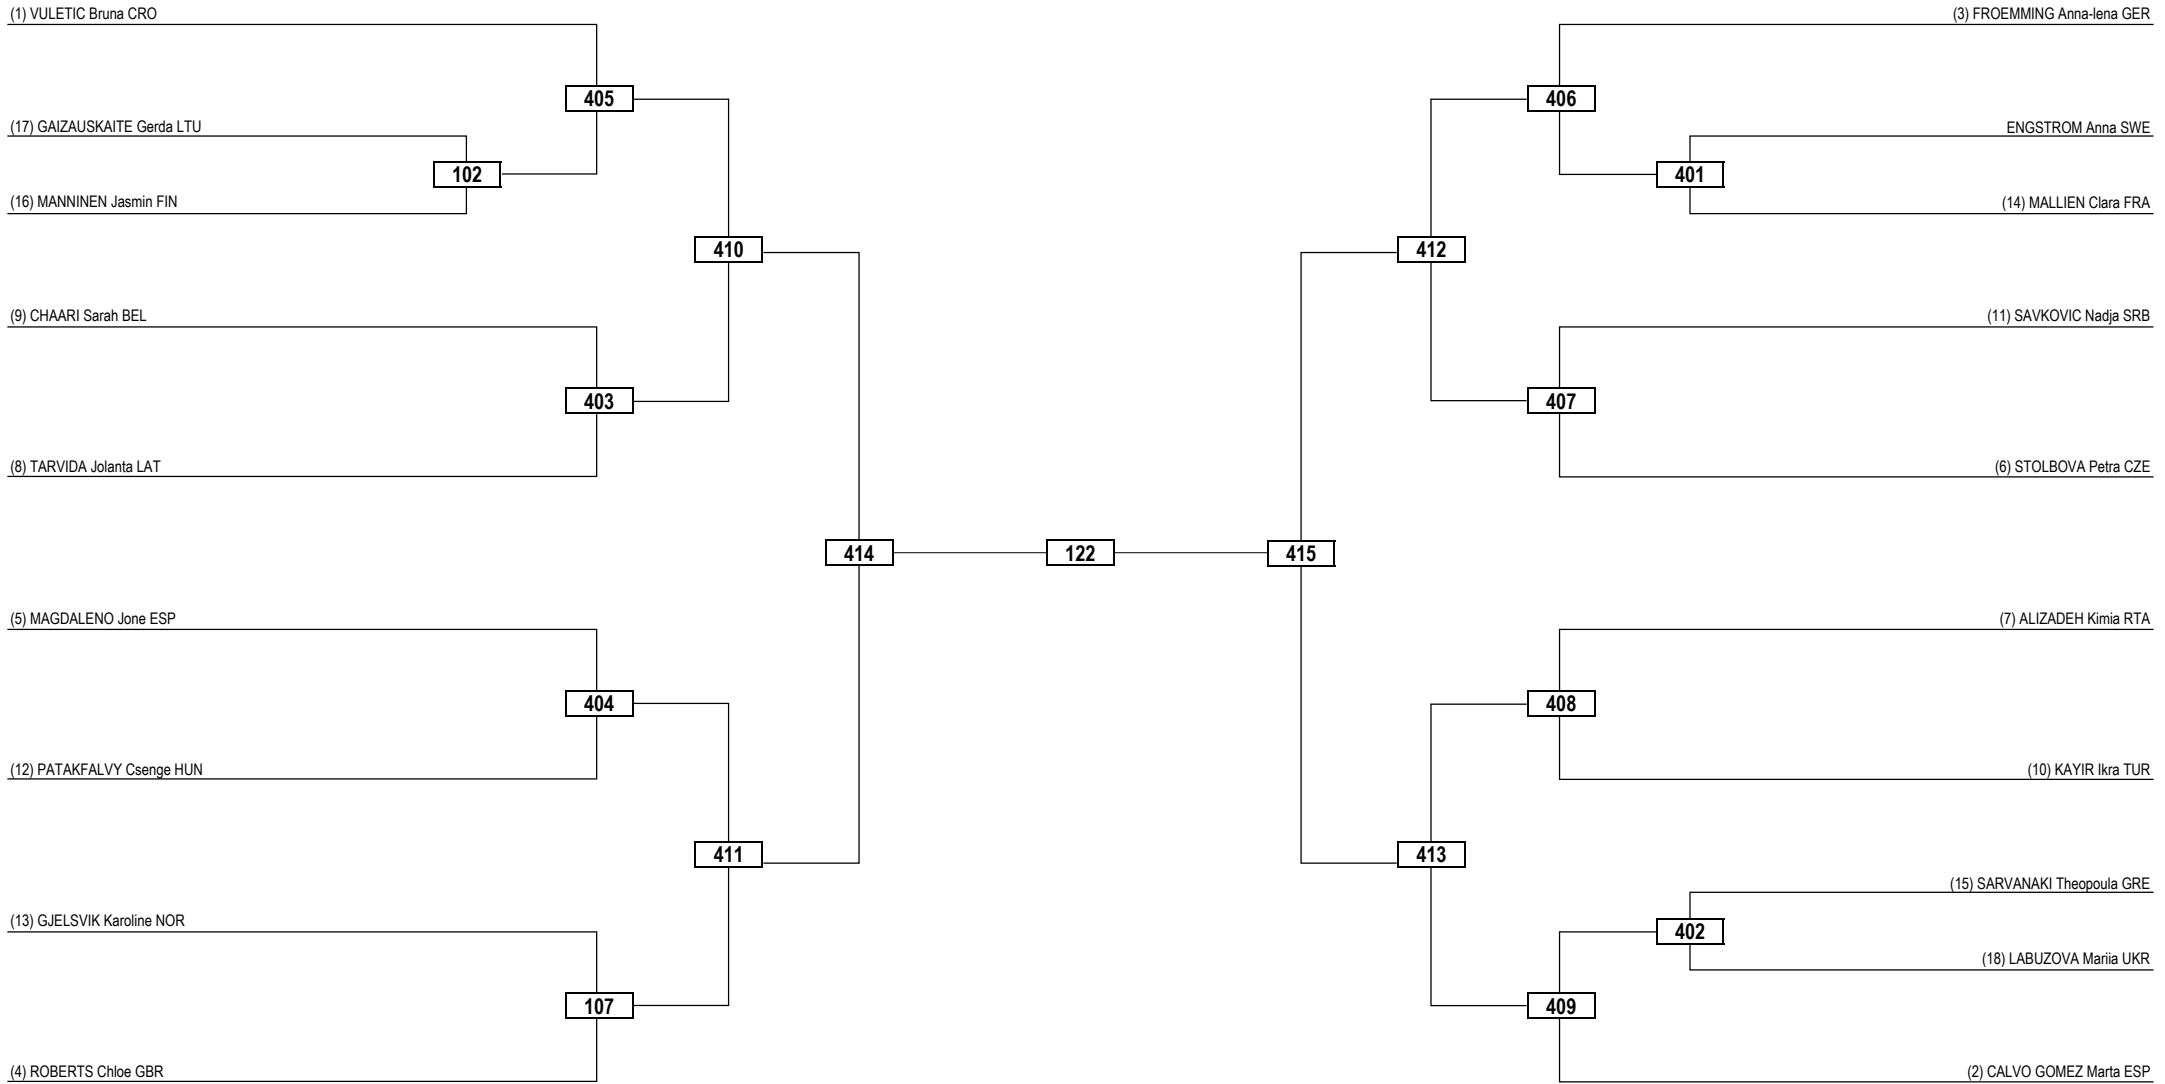

Round of 32 Round of 16 Quarterfinals Semifinals Final Semifinals Quarterfinals Round of 16 Round of 32

LEGEND	RSC: Win by Referee Stop Contest	PTG: Win by Point Gap	SUP: Win by Superiority	DSQ: Win by Disqualification	DQB: Win by Disqualification for unsportsmanlike behavior	DWR: Double Withdrawal	R: Round
(x) Seed	PTF: Win by Final Score	GDP: Win by Golden Points	WDR: Win by Withdrawal	PUN: Win by Punitive Declaration	DDB: Double Disqualification for unsportsmanlike behavior	DDQ: Double Disqualification	