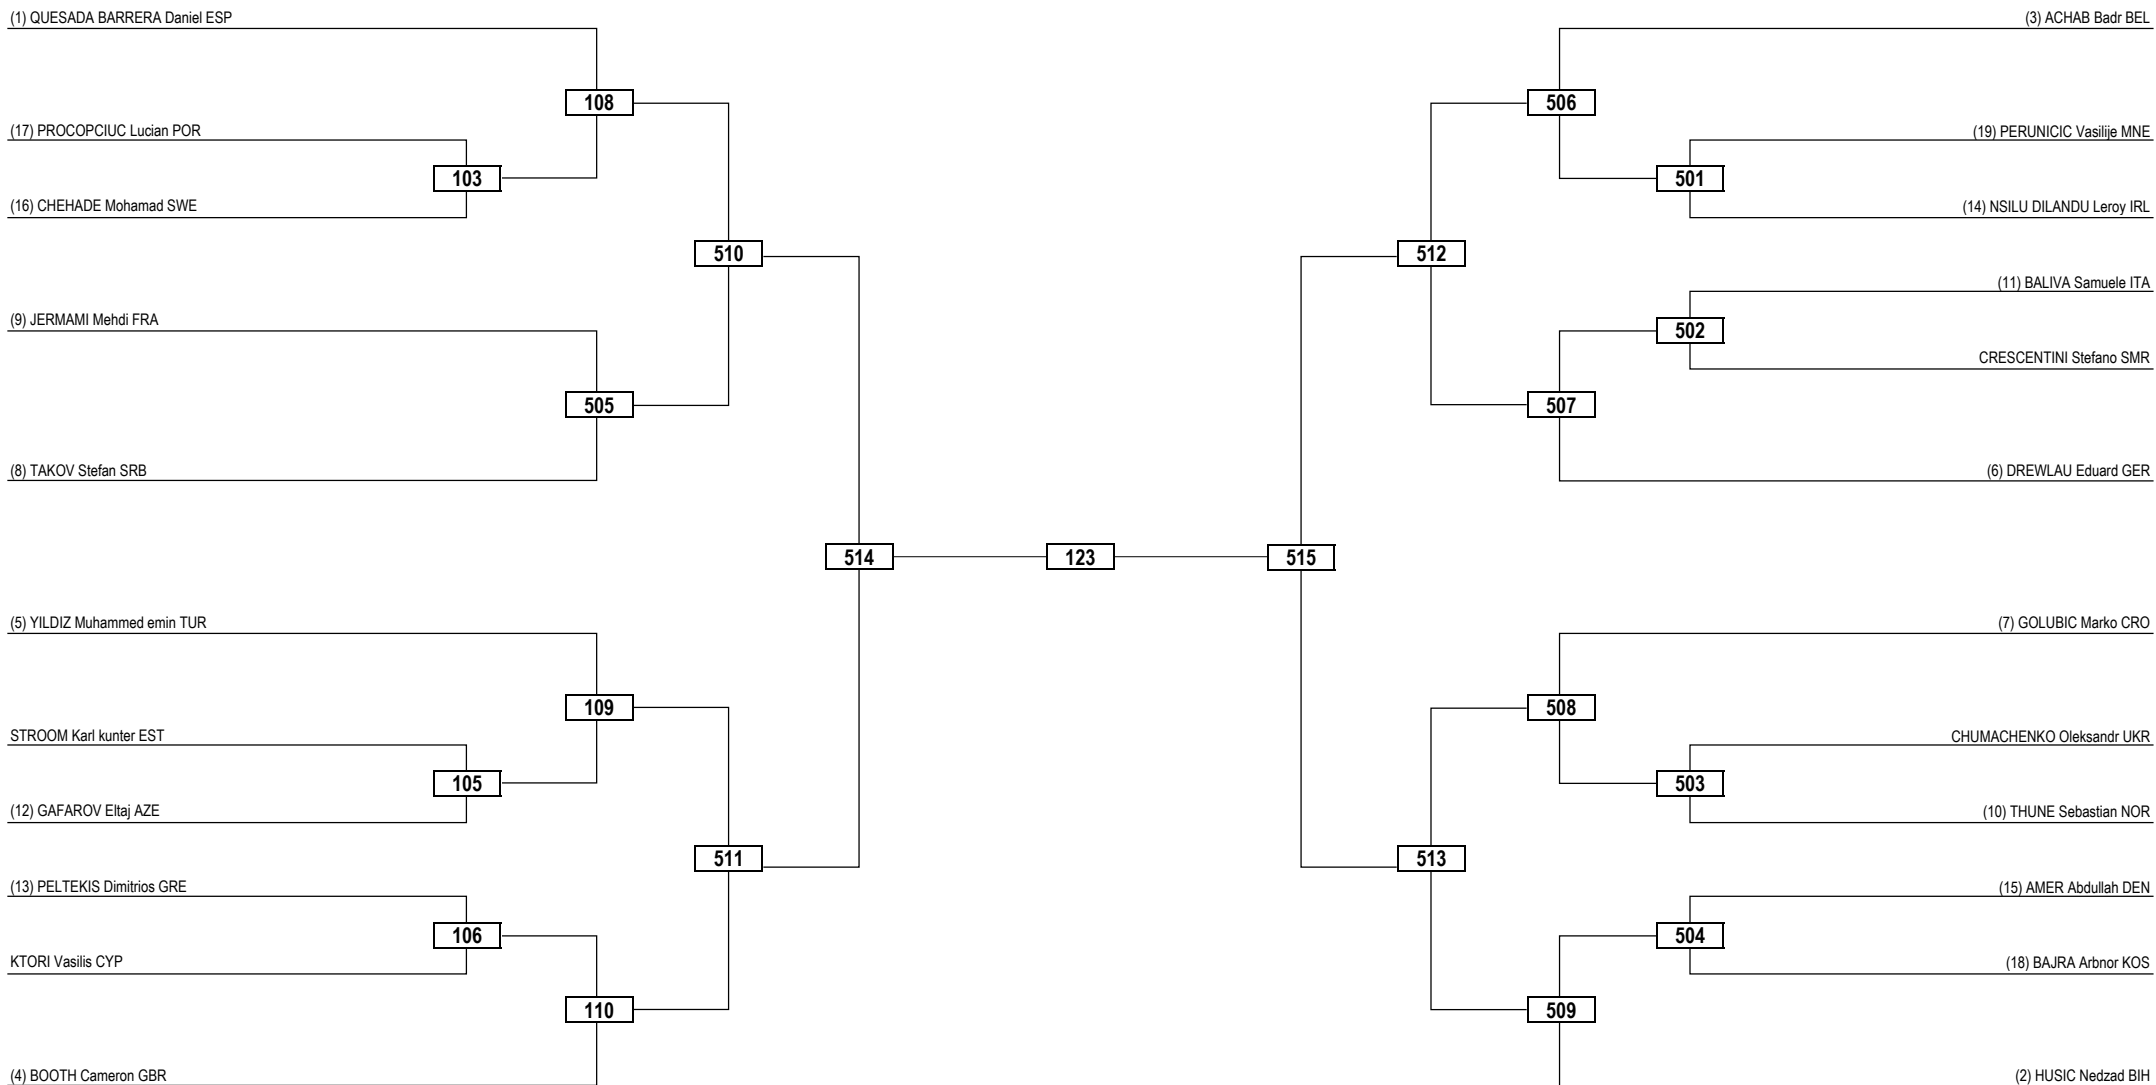

Round of 16 Quarterfinals Semifinals Final Semifinals Quarterfinals Round of 16

LEGEND	RSC: Win by Referee Stop Contest	PTG: Win by Point Gap	SUP: Win by Superiority	DSQ: Win by Disqualification	DQB: Win by Disqualification for unsportsmanlike behavior	DWR: Double Withdrawal	R: Round
(x) Seed	PTF: Win by Final Score	GDP: Win by Golden Points	WDR: Win by Withdrawal	PUN: Win by Punitive Declaration	DDB: Double Disqualification for unsportsmanlike behavior	DDQ: Double Disqualification	

Round of 32 Round of 16 Quarterfinals Semifinals Final Semifinals Quarterfinals Round of 16 Round of 32

LEGEND	RSC: Win by Referee Stop Contest	PTG: Win by Point Gap	SUP: Win by Superiority	DSQ: Win by Disqualification	DQB: Win by Disqualification for unsportsmanlike behavior	DWR: Double Withdrawal	R: Round
(x) Seed	PTF: Win by Final Score	GDP: Win by Golden Points	WDR: Win by Withdrawal	PUN: Win by Punitive Declaration	DDB: Double Disqualification for unsportsmanlike behavior	DDQ: Double Disqualification	