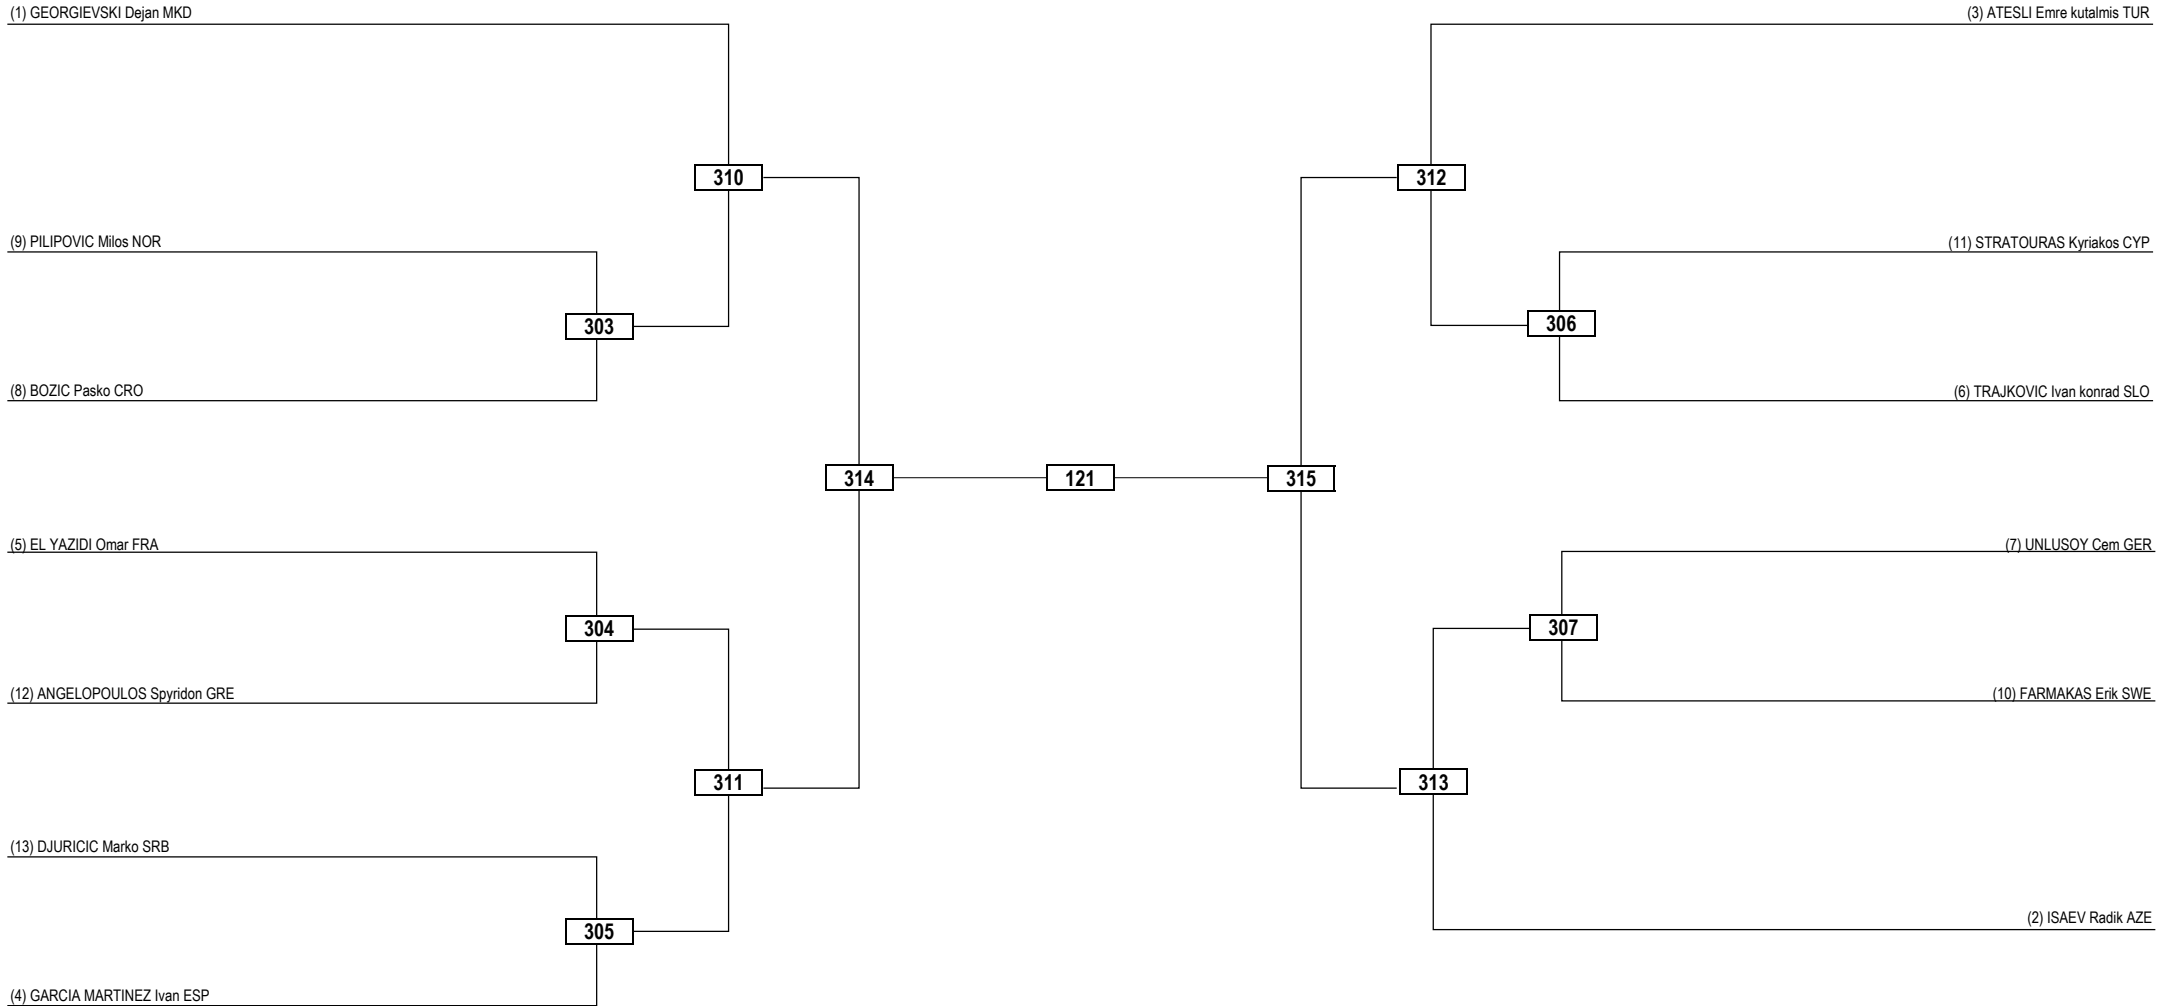

Round of 16 Quarterfinals Semifinals Final Semifinals Quarterfinals Round of 16

LEGEND	RSC: Win by Referee Stop Contest	PTG: Win by Point Gap	SUP: Win by Superiority	DSQ: Win by Disqualification	DQB: Win by Disqualification for unsportsmanlike behavior	DWR: Double Withdrawal	R: Round
(x) Seed	PTF: Win by Final Score	GDP: Win by Golden Points	WDR: Win by Withdrawal	PUN: Win by Punitive Declaration	DDB: Double Disqualification for unsportsmanlike behavior	DDQ: Double Disqualification	

Round of 32 Round of 16 Quarterfinals Semifinals Final Semifinals Quarterfinals Round of 16 Round of 32

LEGEND	RSC: Win by Referee Stop Contest	PTG: Win by Point Gap	SUP: Win by Superiority	DSQ: Win by Disqualification	DQB: Win by Disqualification for unsportsmanlike behavior	DWR: Double Withdrawal	R: Round
(x) Seed	PTF: Win by Final Score	GDP: Win by Golden Points	WDR: Win by Withdrawal	PUN: Win by Punitive Declaration	DDB: Double Disqualification for unsportsmanlike behavior	DDQ: Double Disqualification	