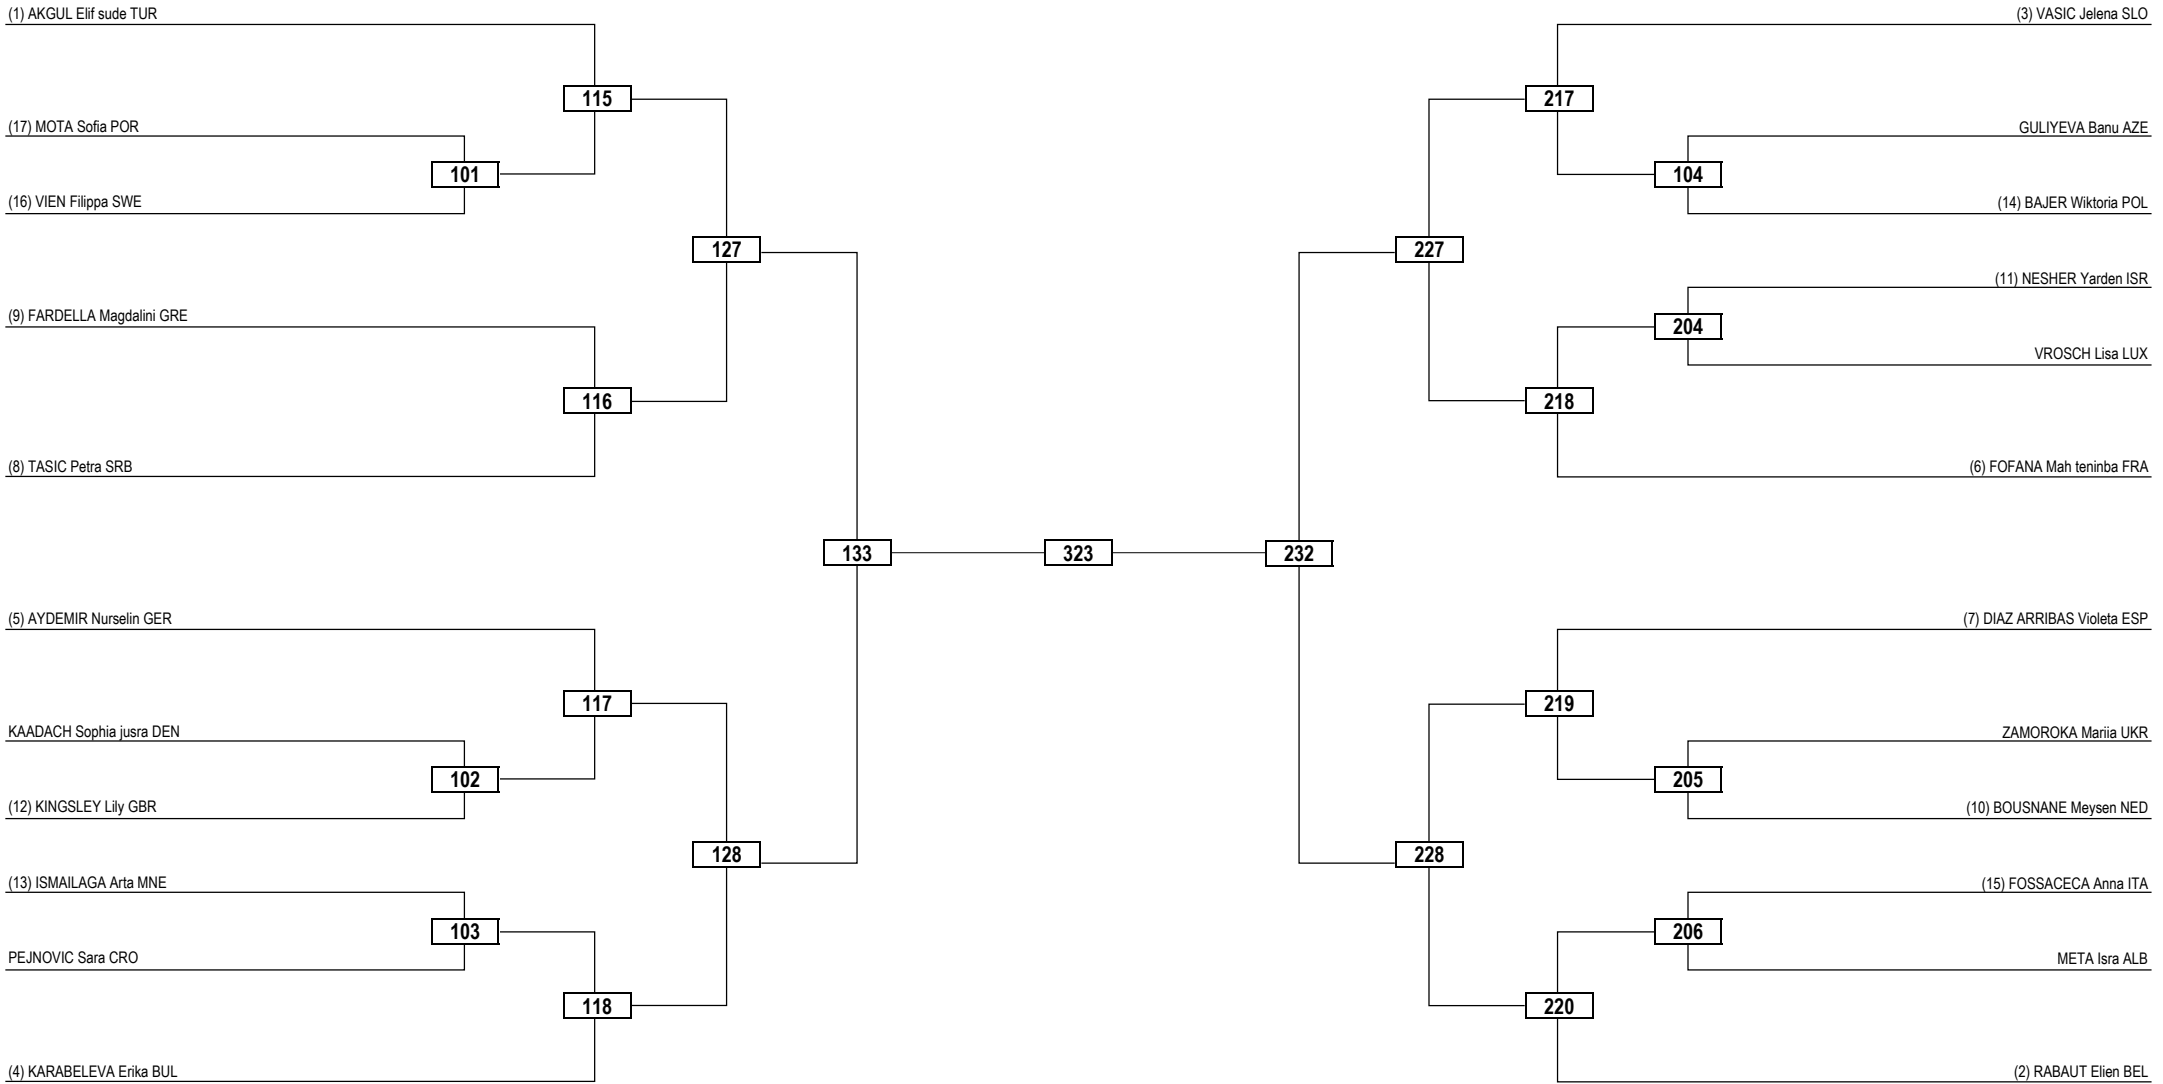

Round of 32    Round of 16    Quarterfinals    Semifinals    Final    Semifinals    Quarterfinals    Round of 16    Round of 32

**LEGEND**    RSC: Win by Referee Stop the Contest    WDR: Win by Withdrawal    DQB: Win by Disqualification for unsportsmanlike behavior  
 (x) Seed    PTF: Win by Final Score    DSQ: Win by Disqualification    R: Round

Round of 32	Round of 16	Quarterfinals	Semifinals	Final	Semifinals	Quarterfinals	Round of 16	Round of 32
-------------	-------------	---------------	------------	-------	------------	---------------	-------------	-------------