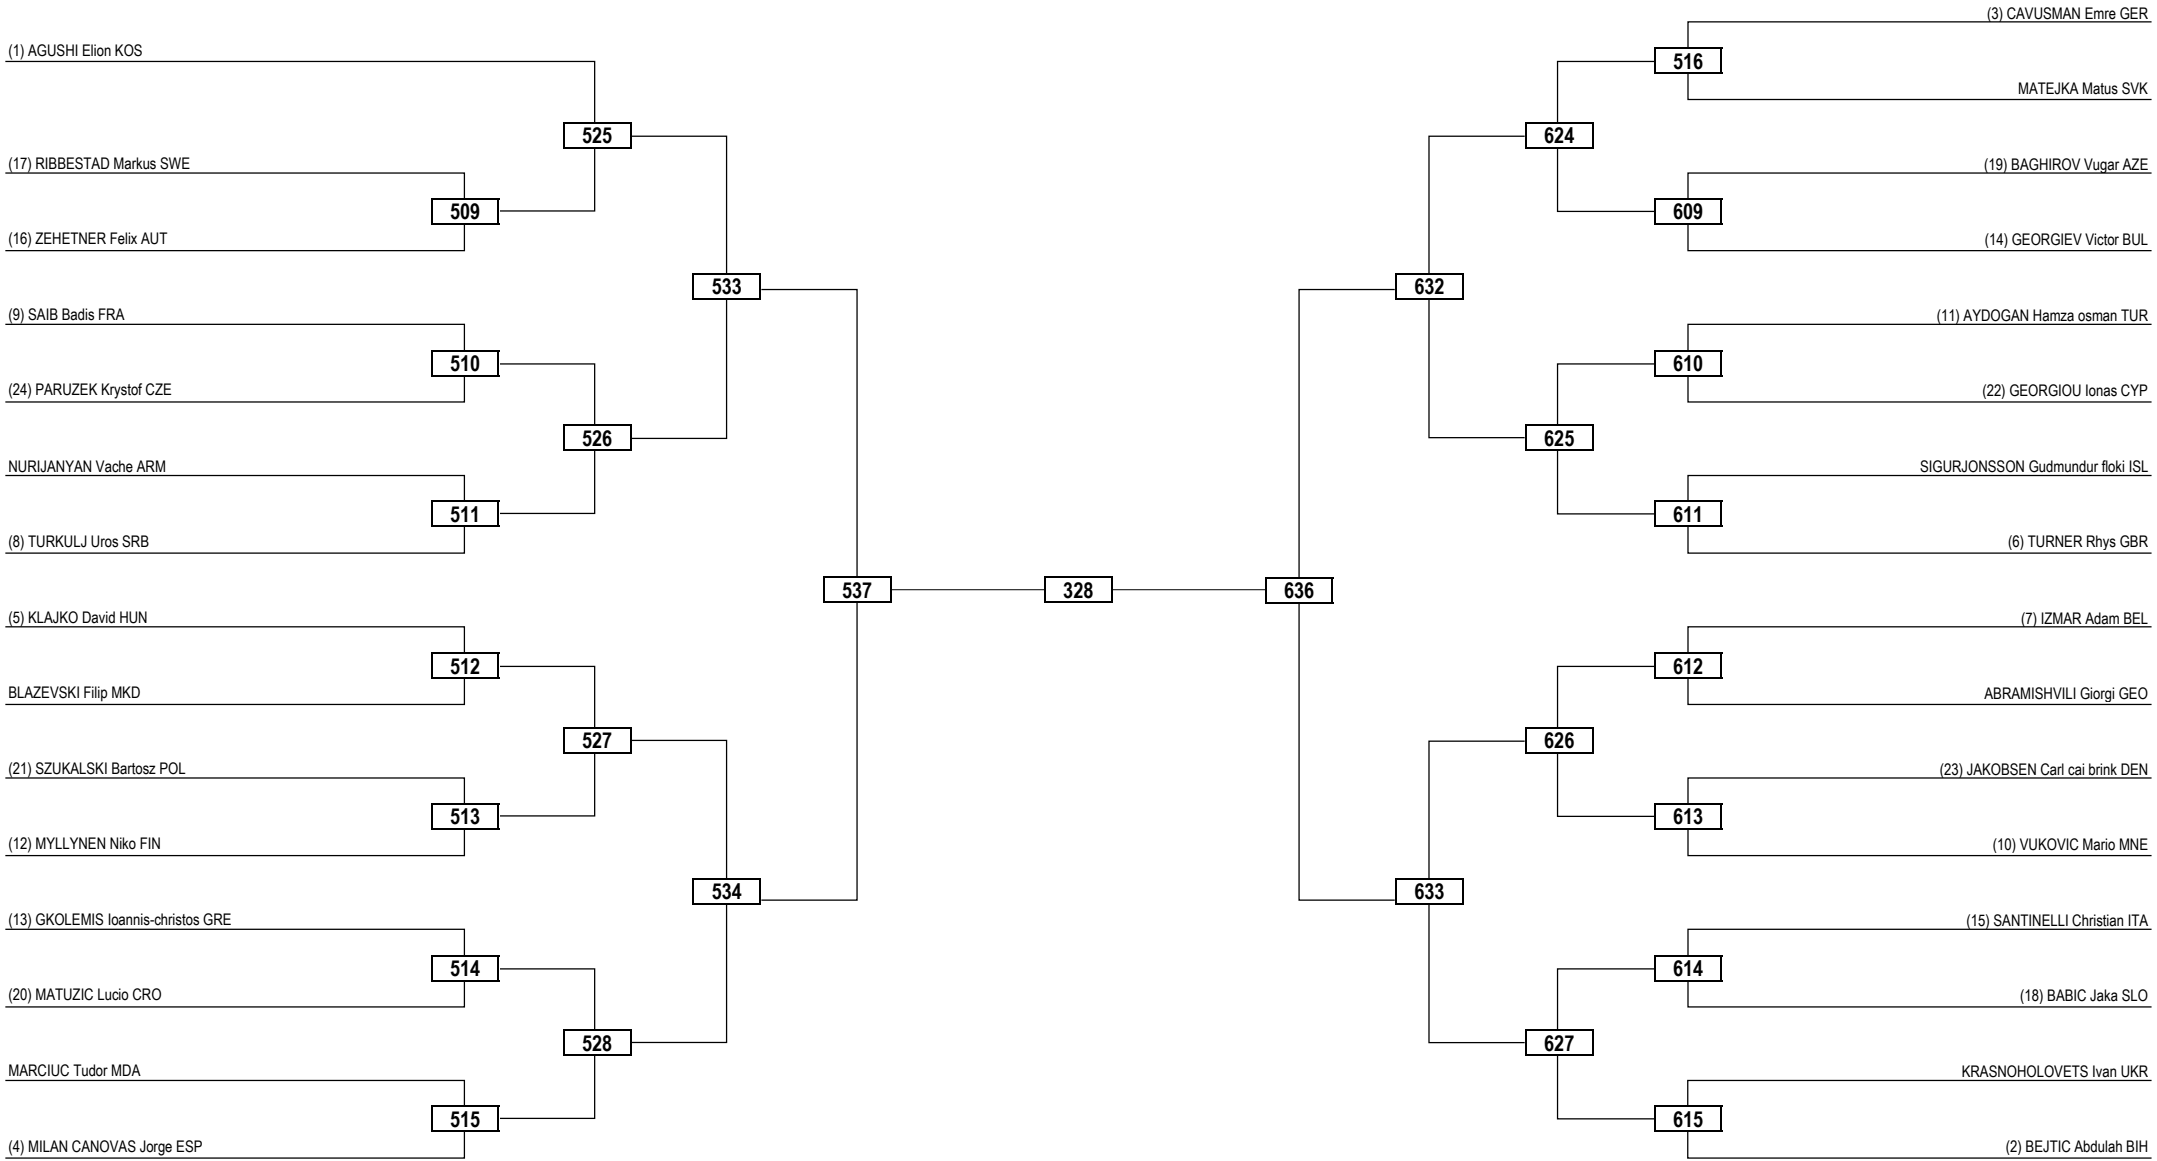

Round of 32	Round of 16	Quarterfinals	Semifinals	Final	Semifinals	Quarterfinals	Round of 16	Round of 32
-------------	-------------	---------------	------------	-------	------------	---------------	-------------	-------------

**LEGEND** RSC: Win by Referee Stop the Contest WDR: Win by Withdrawal DQB: Win by Disqualification for unsportsmanlike behavior  
 (x) Seed PTF: Win by Final Score DSQ: Win by Disqualification R: Round

Round of 32   Round of 16   Quarterfinals   Semifinals   Final   Semifinals   Quarterfinals   Round of 16   Round of 32

**LEGEND** RSC: Win by Referee Stop the Contest   WDR: Win by Withdrawal   DQB: Win by Disqualification for unsportsmanlike behavior  
(x) Seed   PTF: Win by Final Score   DSQ: Win by Disqualification   R: Round