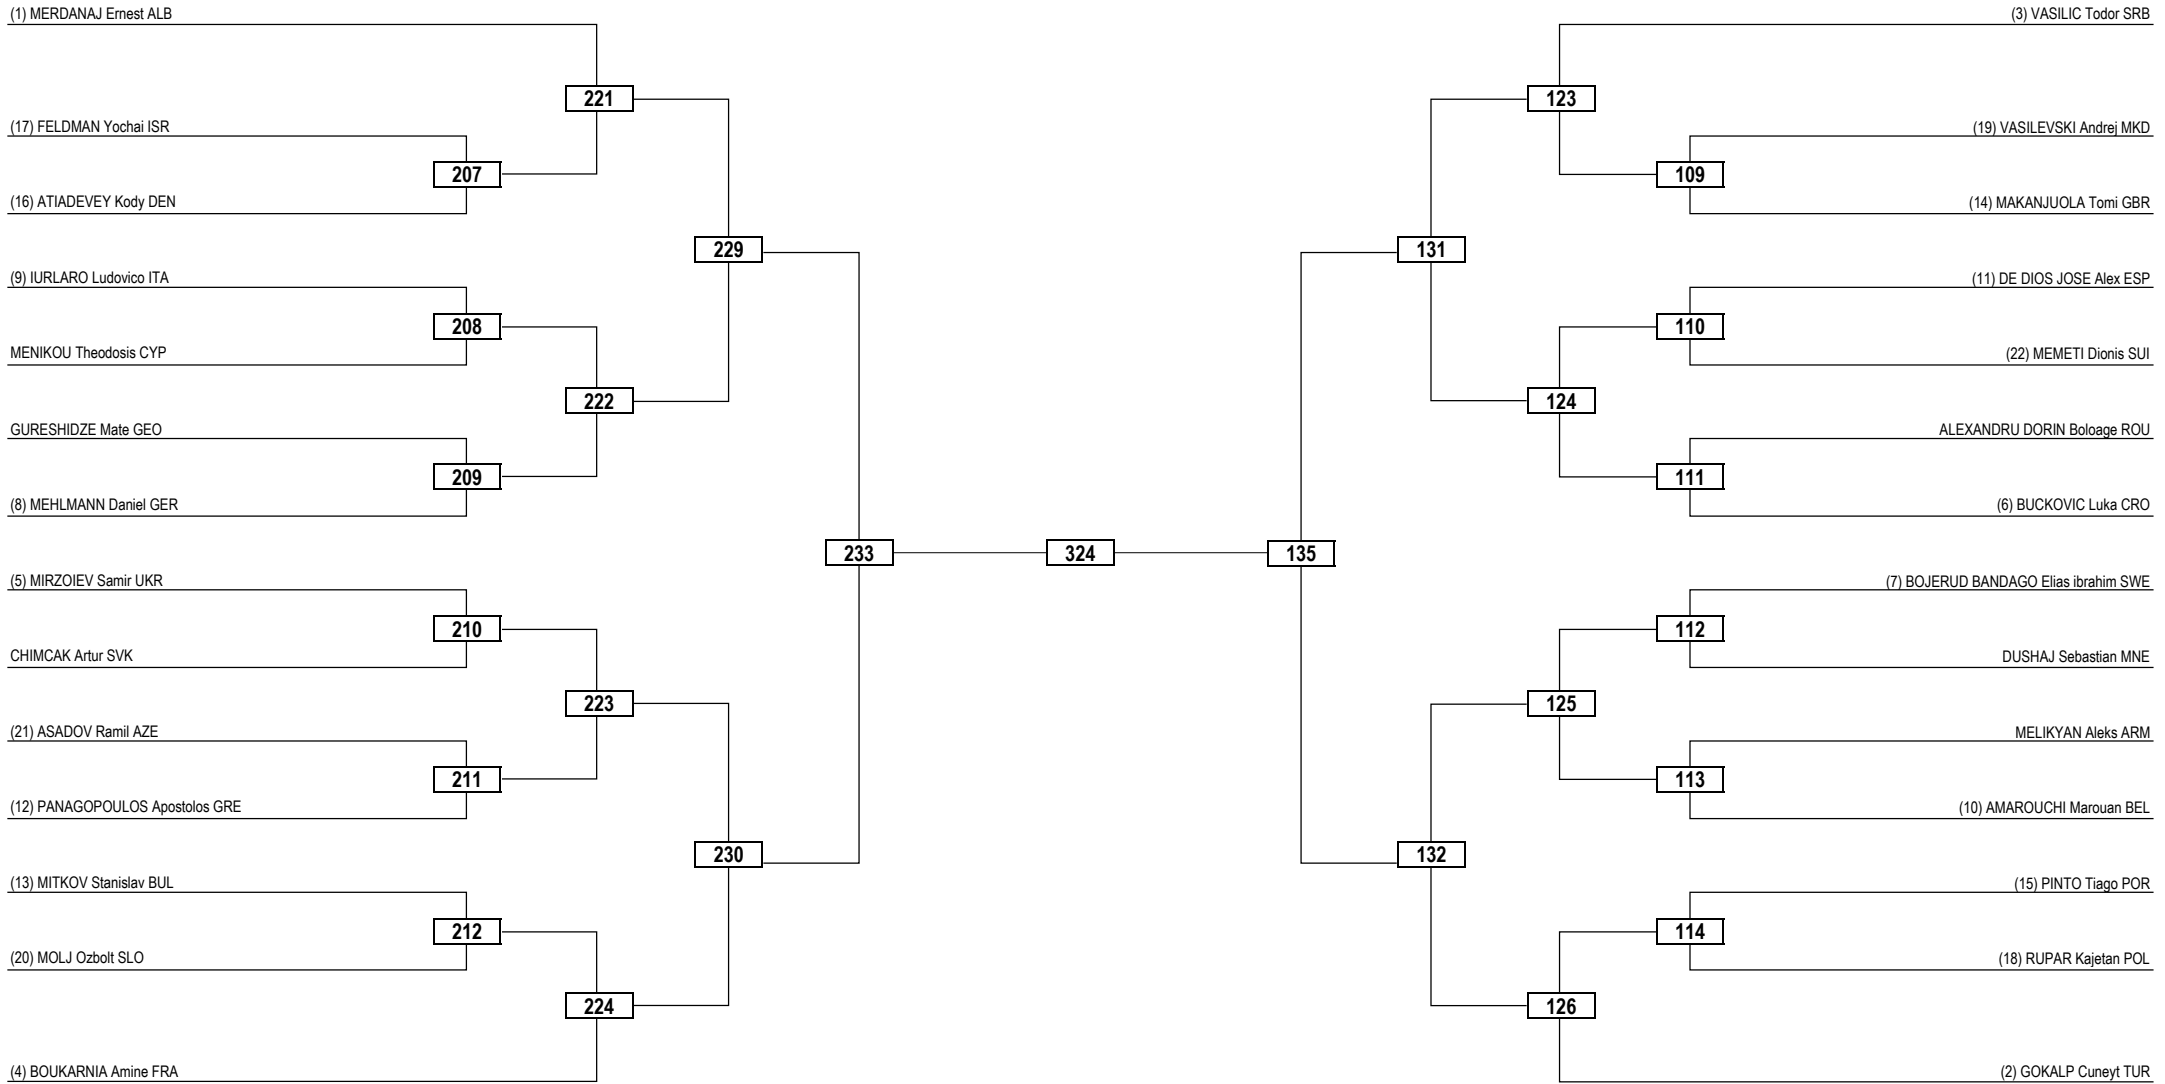

Round of 32   Round of 16   Quarterfinals   Semifinals   Final   Semifinals   Quarterfinals   Round of 16   Round of 32

LEGEND   RSC: Win by Referee Stop the Contest   WDR: Win by Withdrawal   DQB: Win by Disqualification for unsportsmanlike behavior
(x) Seed   PTF: Win by Final Score   DSQ: Win by Disqualification   R: Round