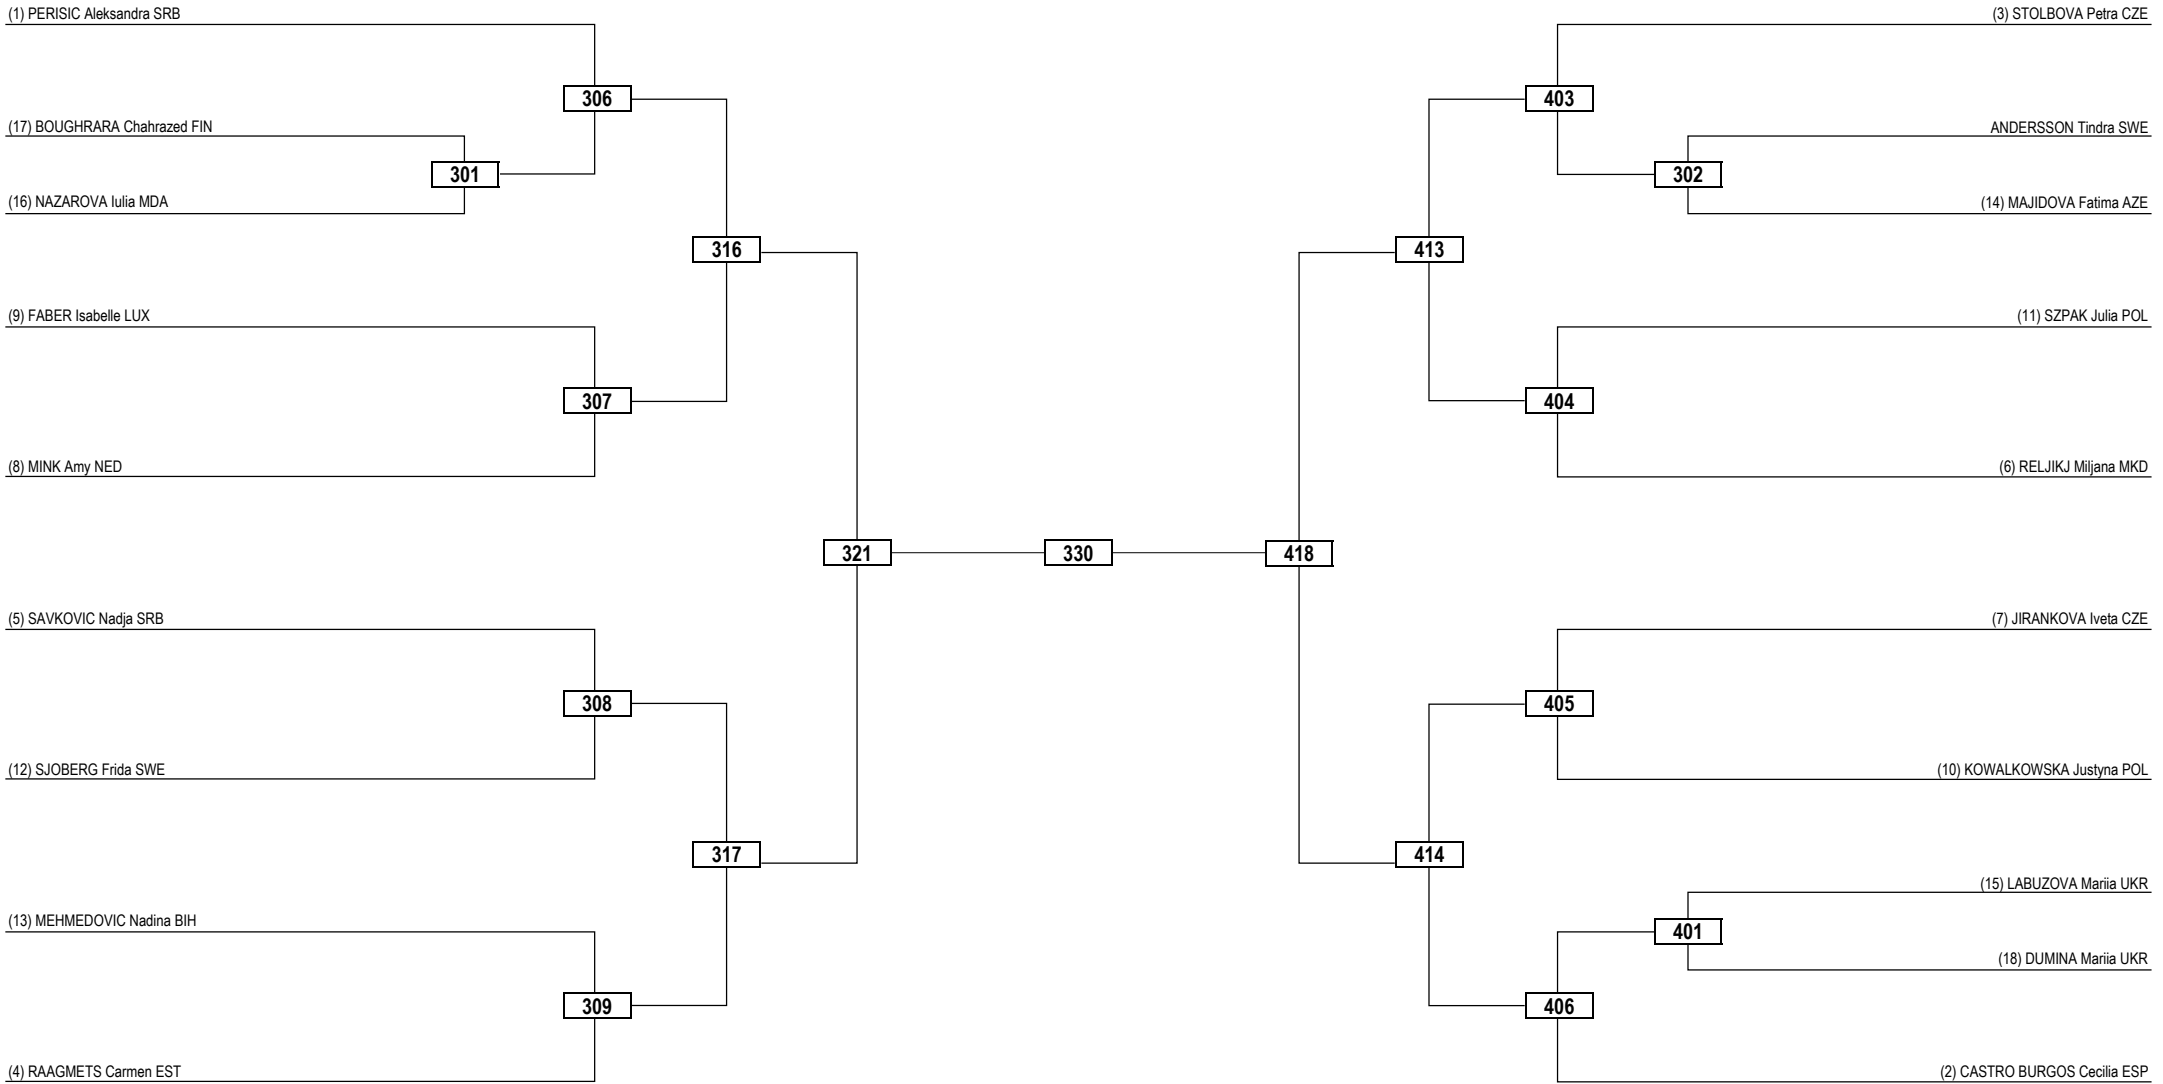

Round of 32	Round of 16	Quarterfinals	Semifinals	Final	Semifinals	Quarterfinals	Round of 16	Round of 32
-------------	-------------	---------------	------------	-------	------------	---------------	-------------	-------------

**LEGEND** RSC: Win by Referee Stop the Contest    WDR: Win by Withdrawal    DQB: Win by Disqualification for unsportsmanlike behavior  
 (x) Seed    PTF: Win by Final Score    DSQ: Win by Disqualification    R: Round

Round of 16    Quarterfinals    Semifinals    Final    Semifinals    Quarterfinals    Round of 16

**LEGEND** RSC: Win by Referee Stop the Contest    WDR: Win by Withdrawal    DQB: Win by Disqualification for unsportsmanlike behavior  
 (x) Seed    PTF: Win by Final Score    DSQ: Win by Disqualification    R: Round