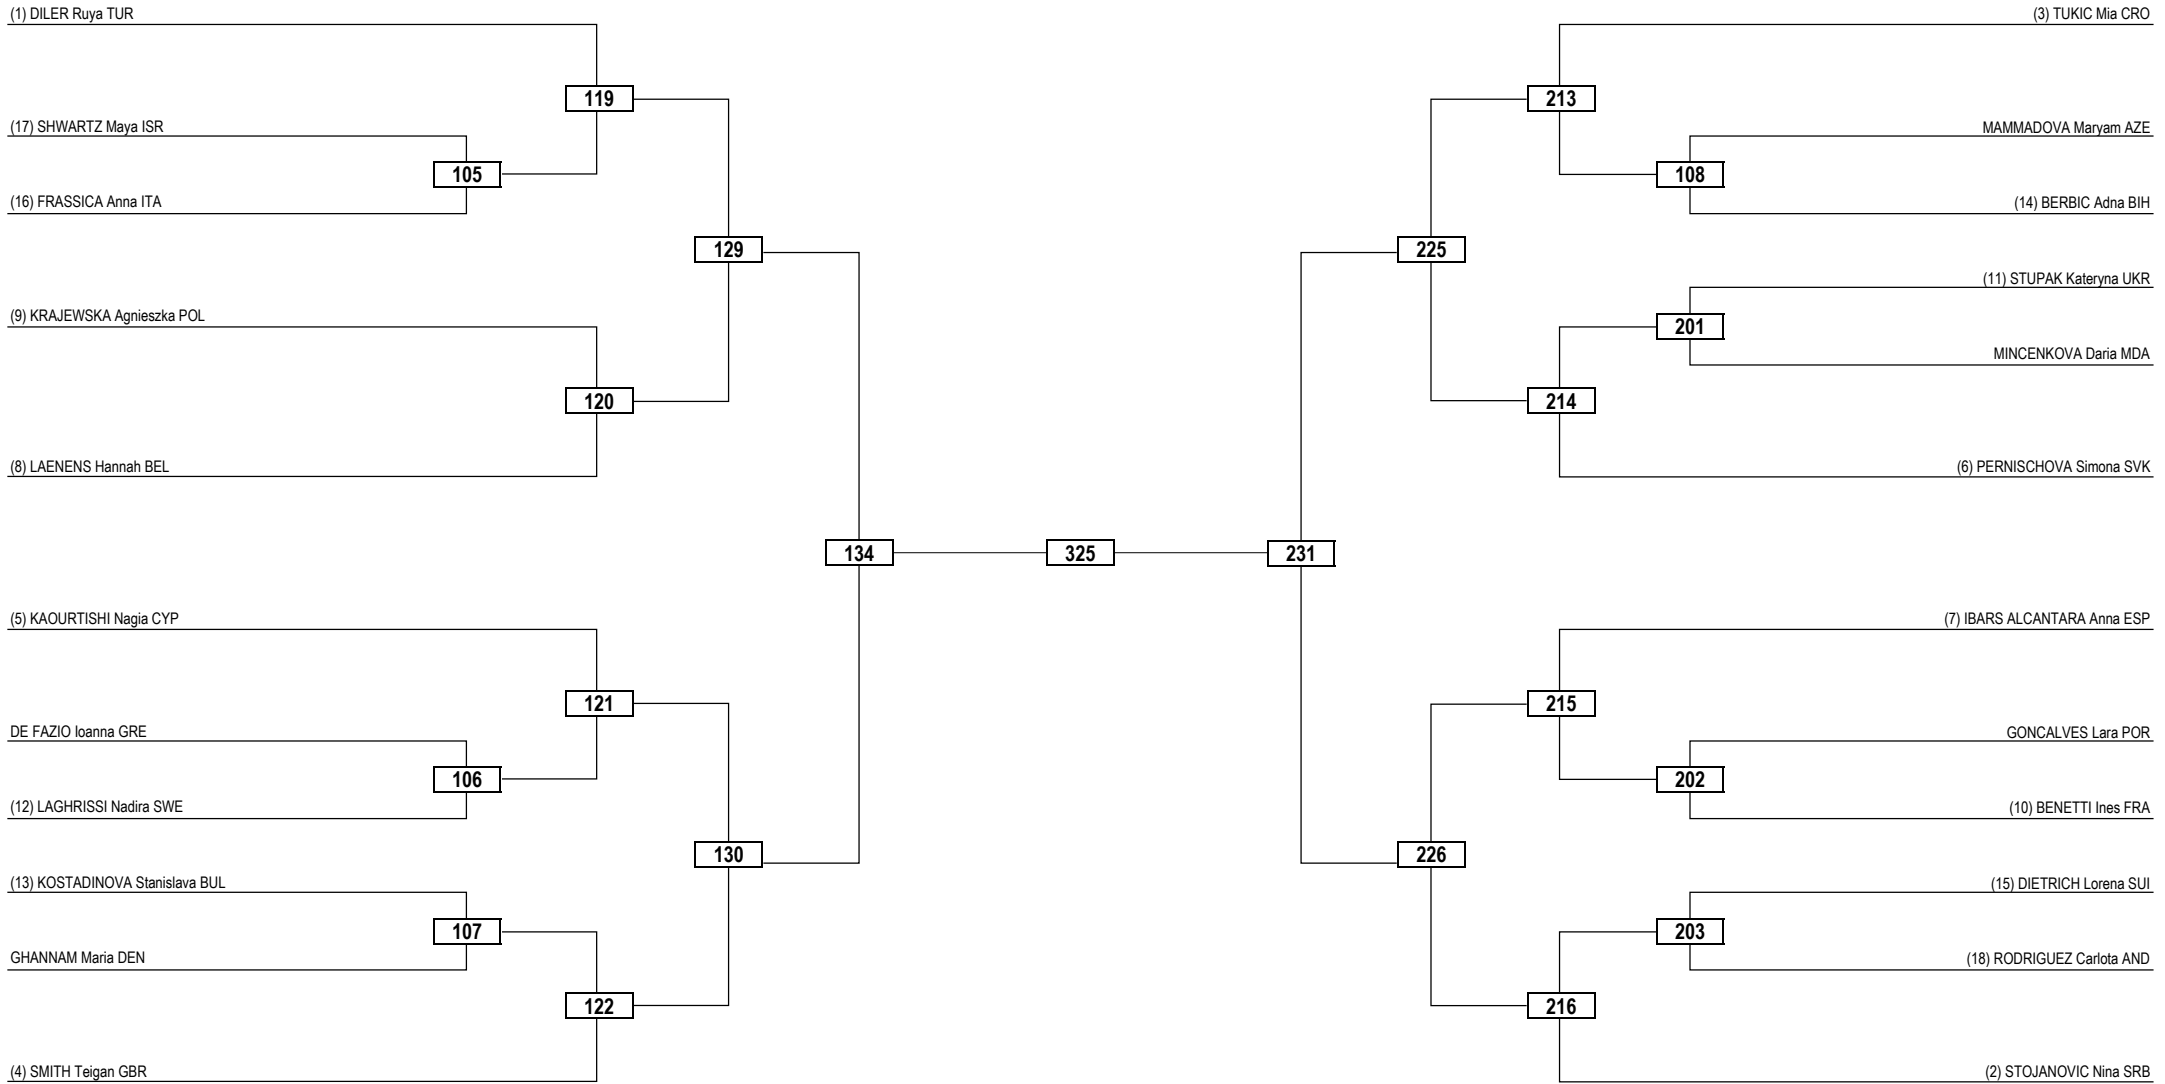

Round of 32    Round of 16    Quarterfinals    Semifinals    Final    Semifinals    Quarterfinals    Round of 16    Round of 32

**LEGEND**    RSC: Win by Referee Stop the Contest    WDR: Win by Withdrawal    DQB: Win by Disqualification for unsportsmanlike behavior  
 (x) Seed    PTF: Win by Final Score    DSQ: Win by Disqualification    R: Round