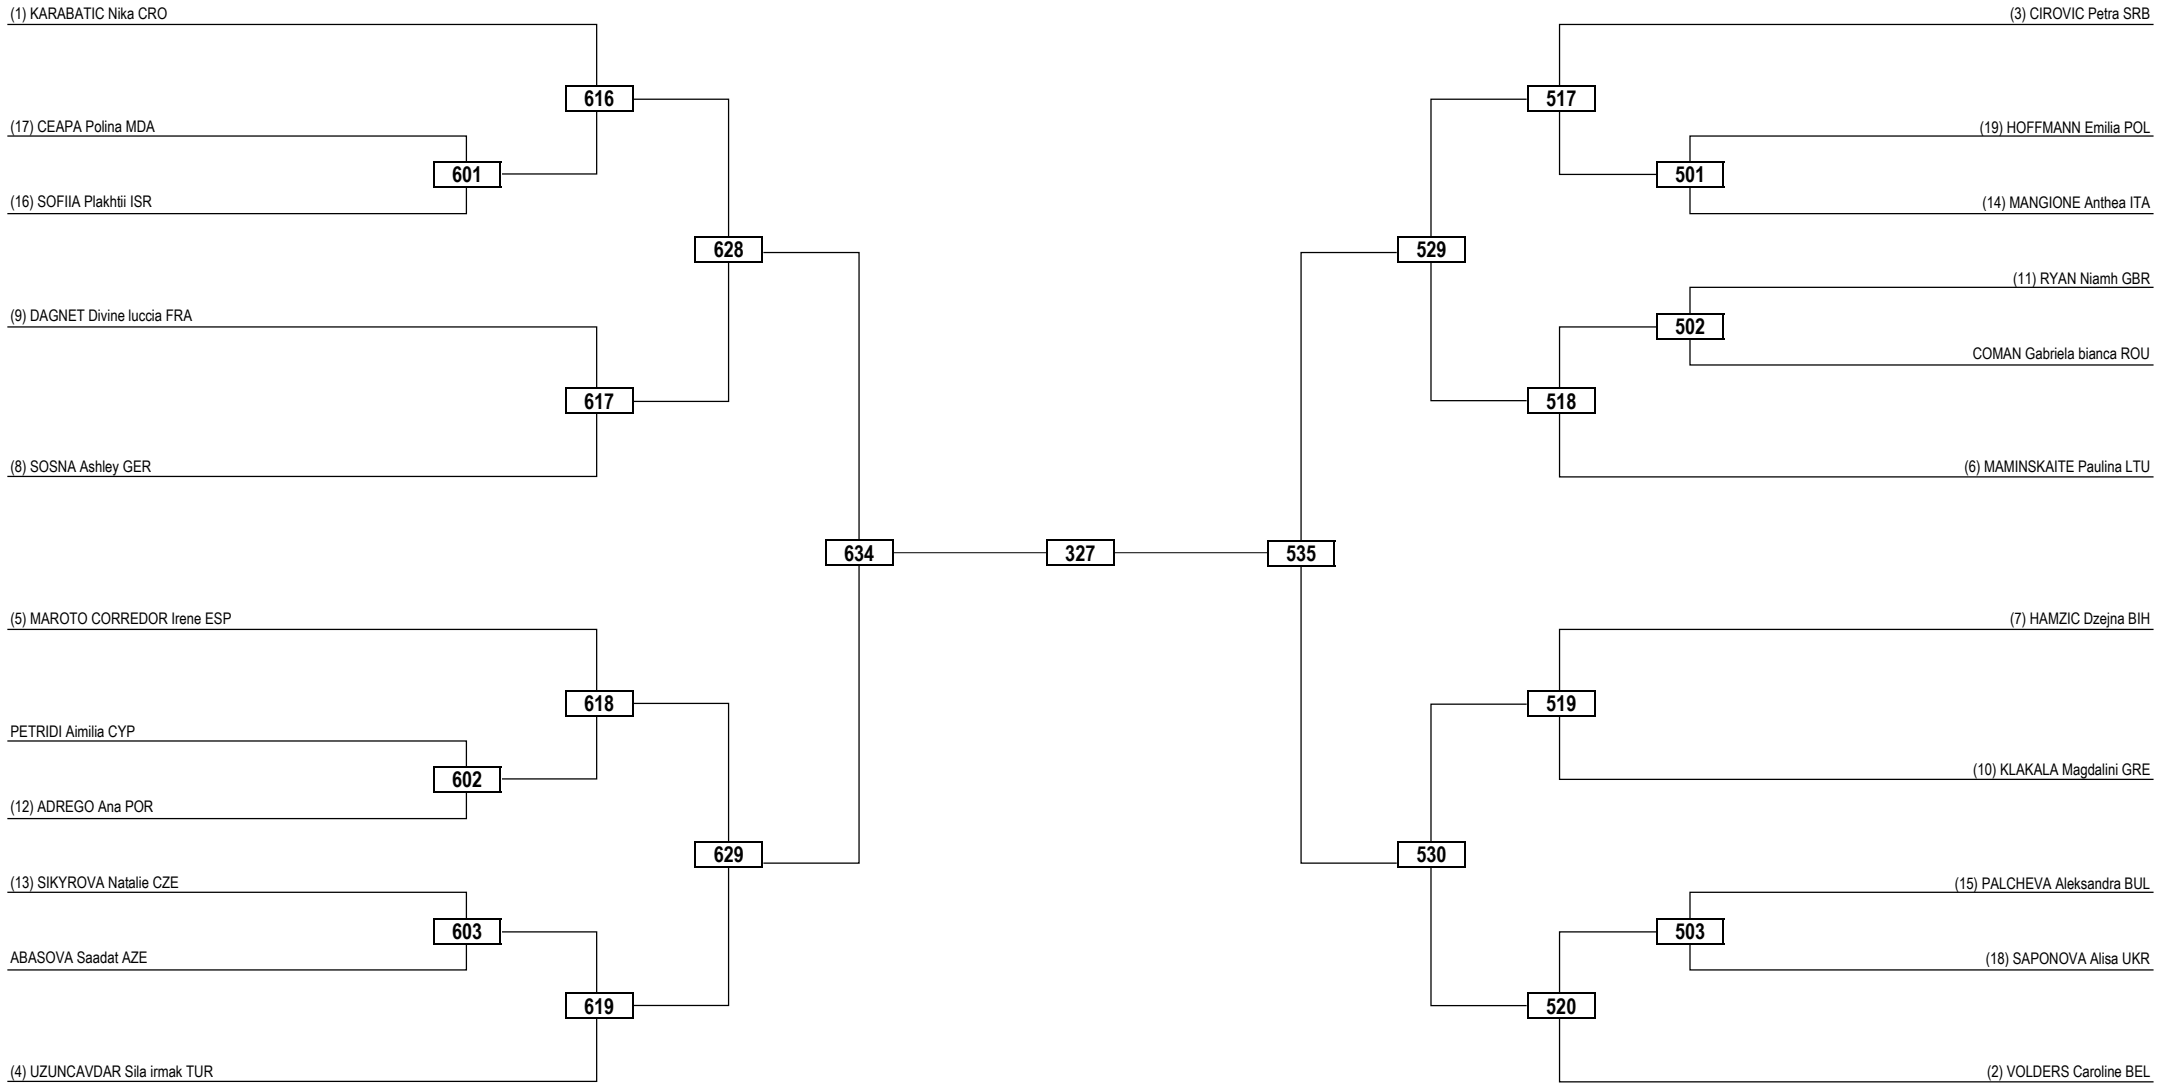

Round of 32	Round of 16	Quarterfinals	Semifinals	Final	Semifinals	Quarterfinals	Round of 16	Round of 32
-------------	-------------	---------------	------------	-------	------------	---------------	-------------	-------------

Round of 32    Round of 16    Quarterfinals    Semifinals    Final    Semifinals    Quarterfinals    Round of 16    Round of 32

**LEGEND**    RSC: Win by Referee Stop the Contest    WDR: Win by Withdrawal    DQB: Win by Disqualification for unsportsmanlike behavior  
 (x) Seed    PTF: Win by Final Score    DSQ: Win by Disqualification    R: Round