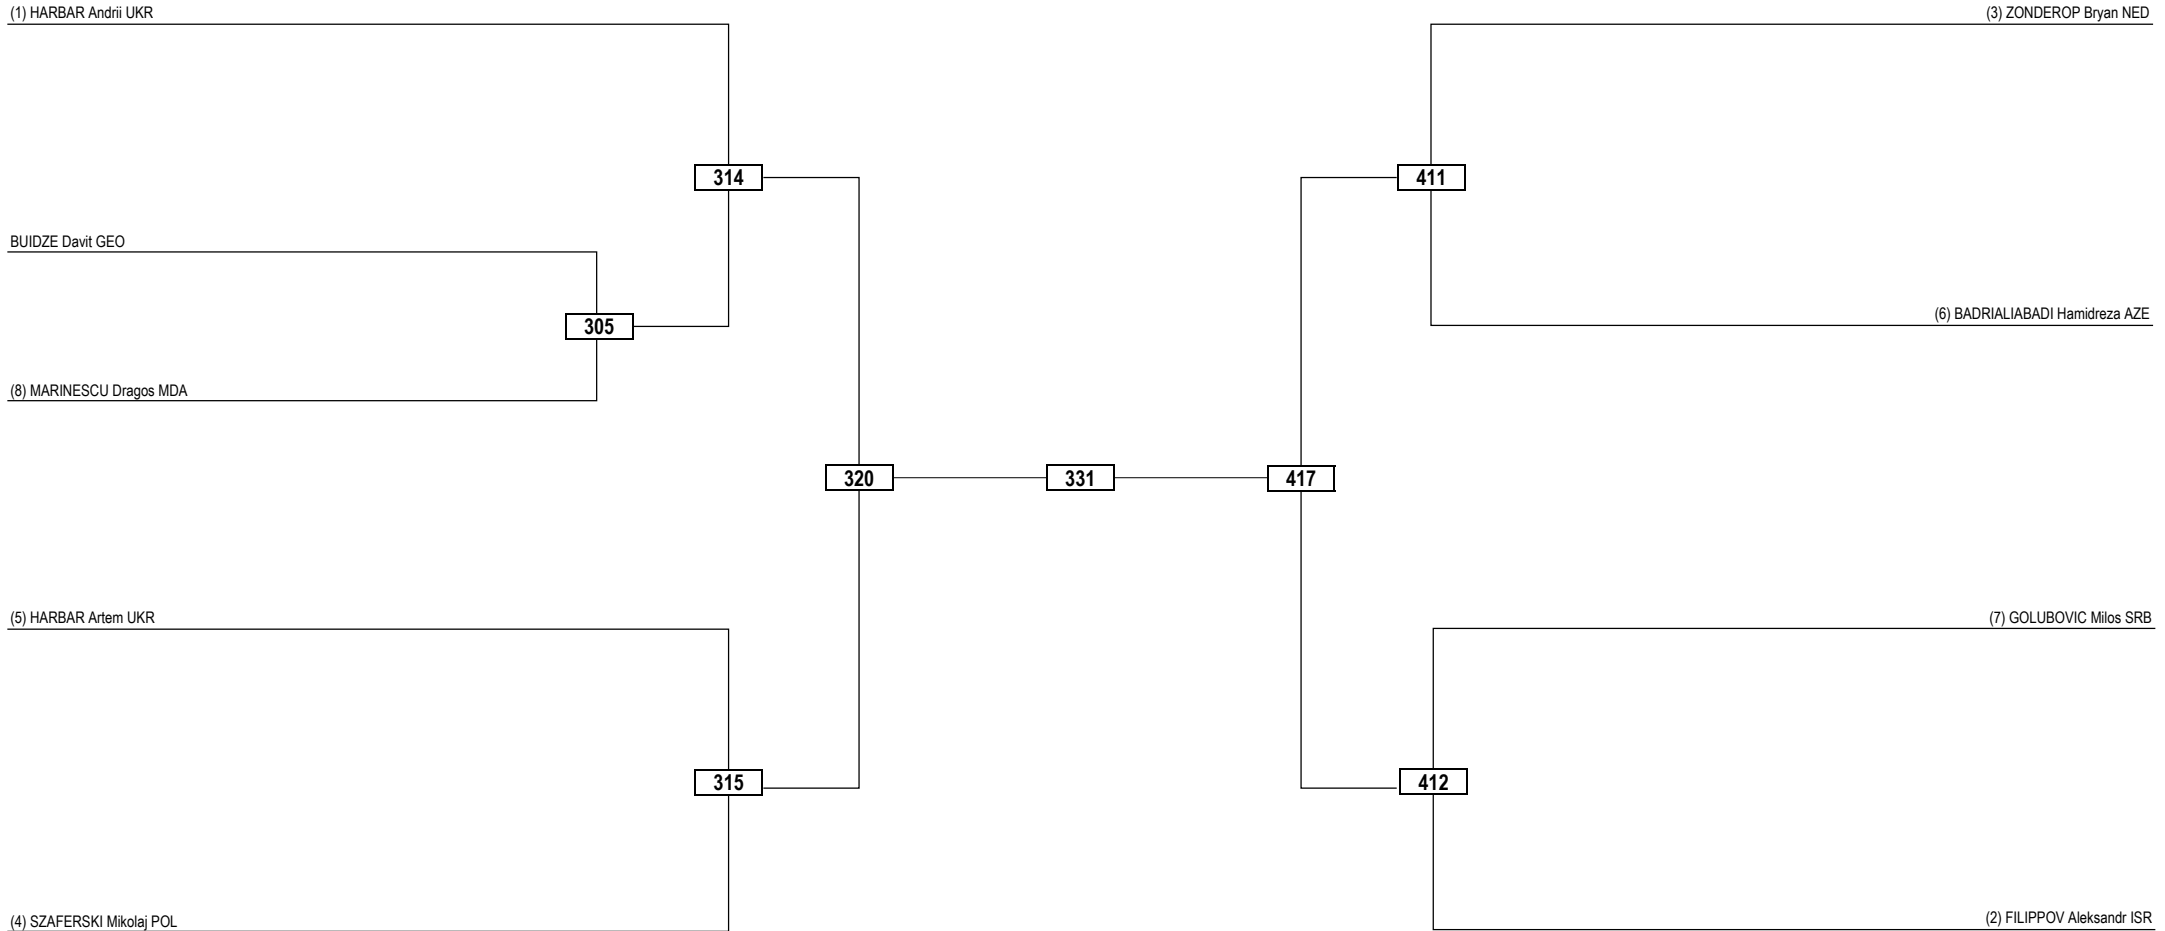

Round of 16   Quarterfinals   Semifinals   Final   Semifinals   Quarterfinals   Round of 16

LEGEND RSC: Win by Referee Stop the Contest   WDR: Win by Withdrawal   DQB: Win by Disqualification for unsportsmanlike behavior
(x) Seed   PTF: Win by Final Score   DSQ: Win by Disqualification   R: Round