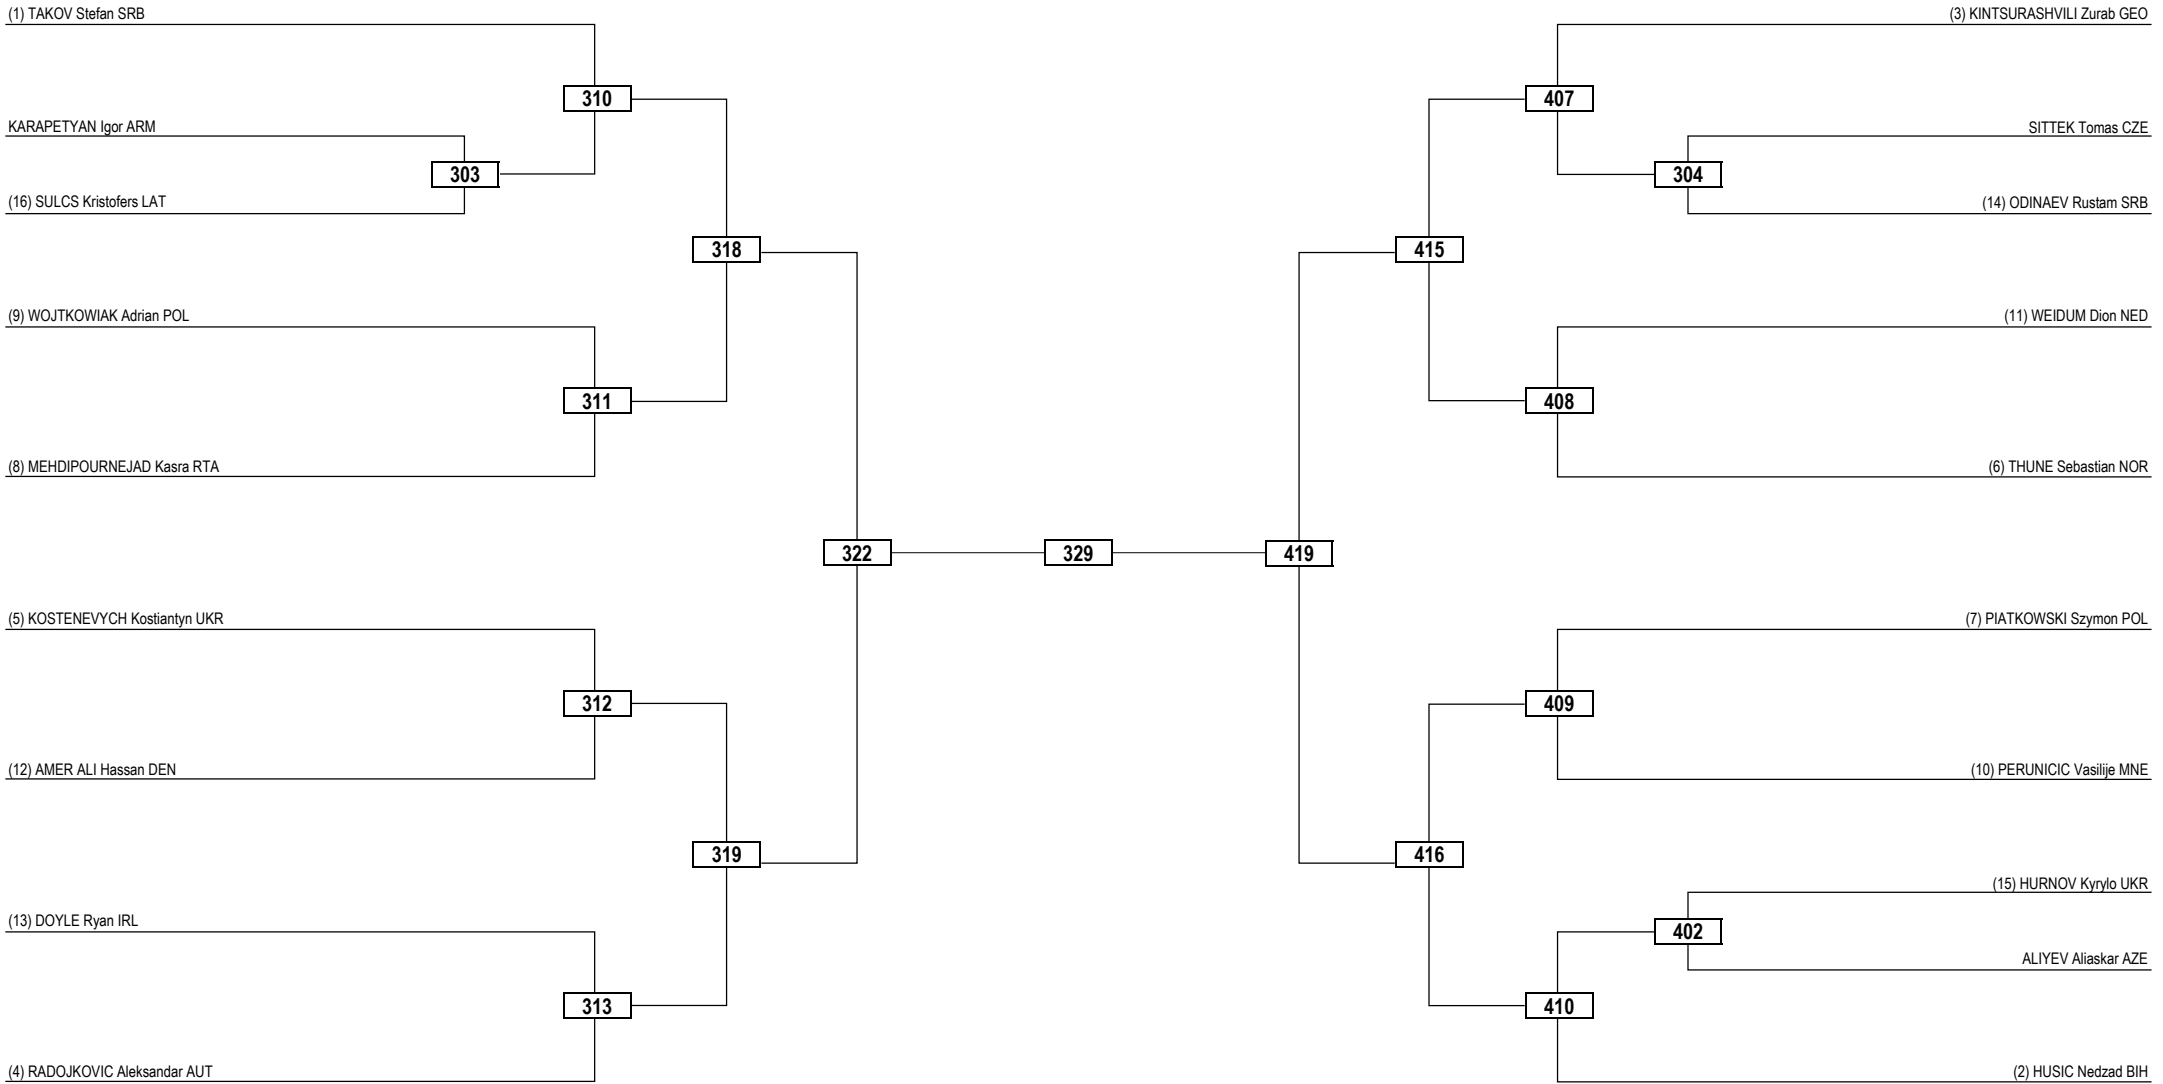

Round of 32    Round of 16    Quarterfinals    Semifinals    Final    Semifinals    Quarterfinals    Round of 16    Round of 32

**LEGEND** RSC: Win by Referee Stop the Contest    WDR: Win by Withdrawal    DQB: Win by Disqualification for unsportsmanlike behavior  
 (x) Seed    PTF: Win by Final Score    DSQ: Win by Disqualification    R: Round

Round of 32	Round of 16	Quarterfinals	Semifinals	Final	Semifinals	Quarterfinals	Round of 16	Round of 32
-------------	-------------	---------------	------------	-------	------------	---------------	-------------	-------------