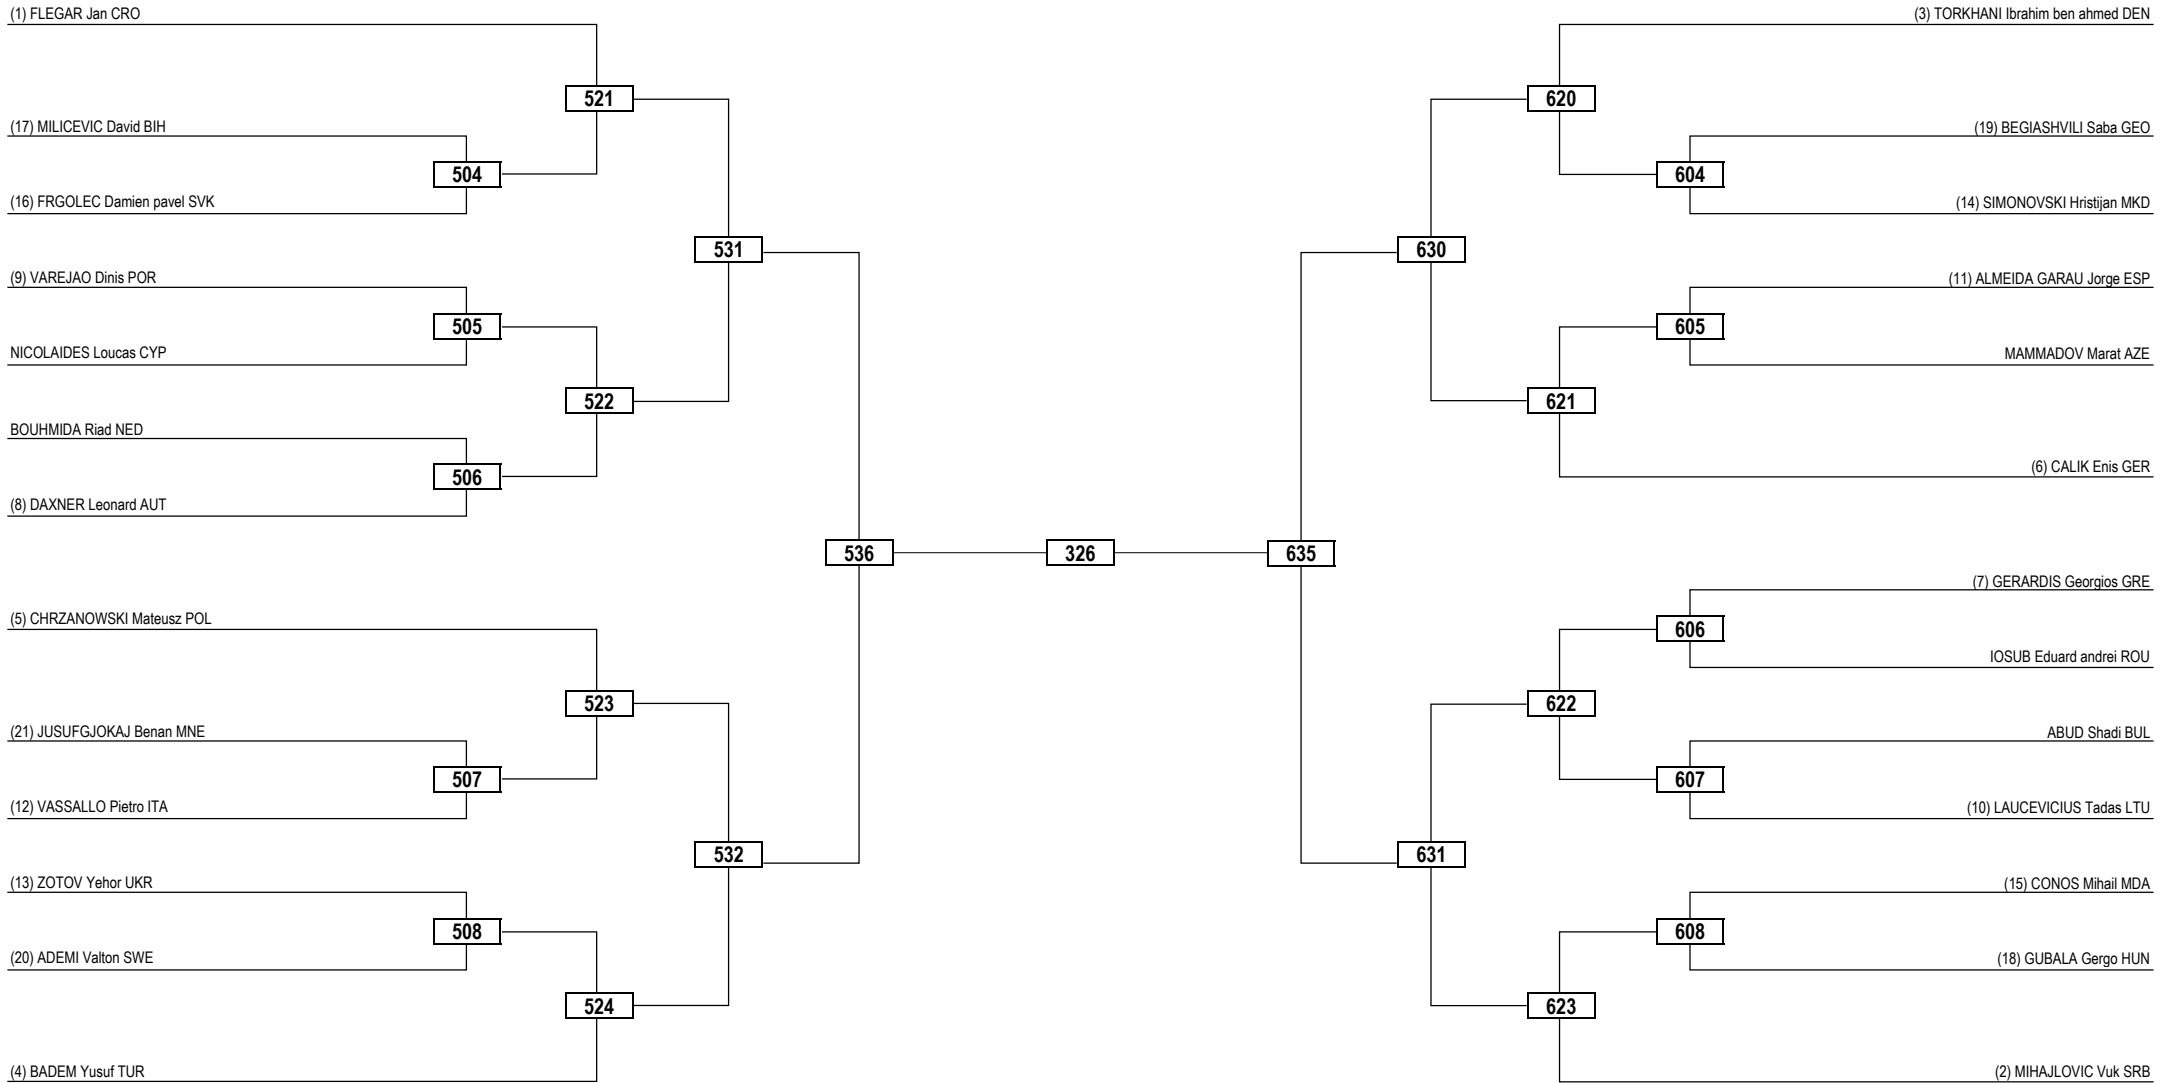

Round of 32	Round of 16	Quarterfinals	Semifinals	Final	Semifinals	Quarterfinals	Round of 16	Round of 32
-------------	-------------	---------------	------------	-------	------------	---------------	-------------	-------------

**LEGEND** RSC: Win by Referee Stop the Contest WDR: Win by Withdrawal DQB: Win by Disqualification for unsportsmanlike behavior  
 (x) Seed PTF: Win by Final Score DSQ: Win by Disqualification R: Round

Round of 32   Round of 16   Quarterfinals   Semifinals   Final   Semifinals   Quarterfinals   Round of 16   Round of 32

**LEGEND** RSC: Win by Referee Stop the Contest   WDR: Win by Withdrawal   DQB: Win by Disqualification for unsportsmanlike behavior  
(x) Seed   PTF: Win by Final Score   DSQ: Win by Disqualification   R: Round