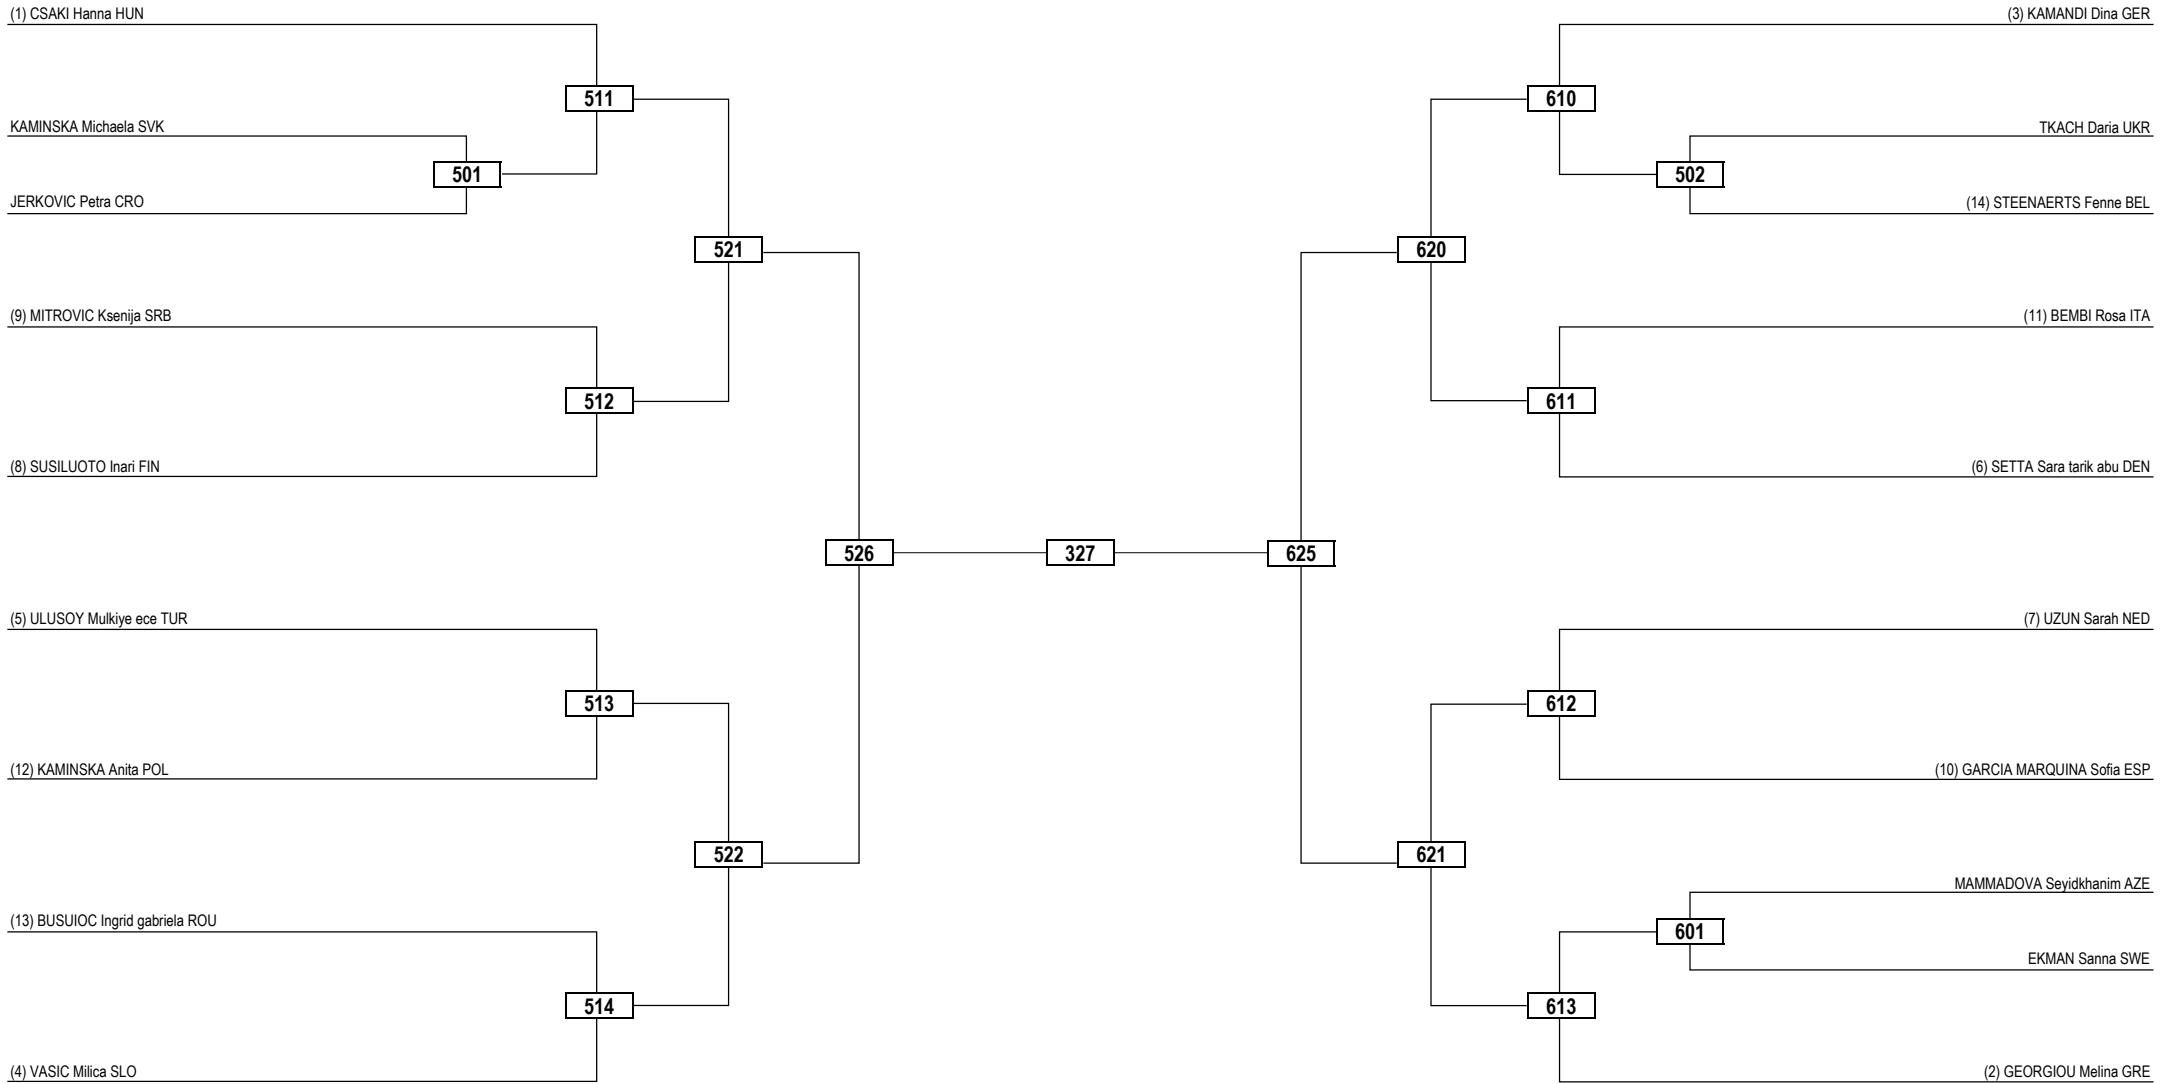

LEGEND RSC: Win by Referee Stop the Contest WDR: Win by Withdrawal DQB: Win by Disqualification for unsportsmanlike behavior
 (x) Seed PTF: Win by Final Score DSQ: Win by Disqualification R: Round

Round of 16 Quarterfinals Semifinals Final Semifinals Quarterfinals Round of 16

LEGEND RSC: Win by Referee Stop the Contest WDR: Win by Withdrawal DQB: Win by Disqualification for unsportsmanlike behavior
 (x) Seed PTF: Win by Final Score DSQ: Win by Disqualification R: Round

Round of 32	Round of 16	Quarterfinals	Semifinals	Final	Semifinals	Quarterfinals	Round of 16	Round of 32
-------------	-------------	---------------	------------	-------	------------	---------------	-------------	-------------

LEGEND RSC: Win by Referee Stop the Contest WDR: Win by Withdrawal DQB: Win by Disqualification for unsportsmanlike behavior
 (x) Seed PTF: Win by Final Score DSQ: Win by Disqualification R: Round

Round of 32 Round of 16 Quarterfinals Semifinals Final Semifinals Quarterfinals Round of 16 Round of 32