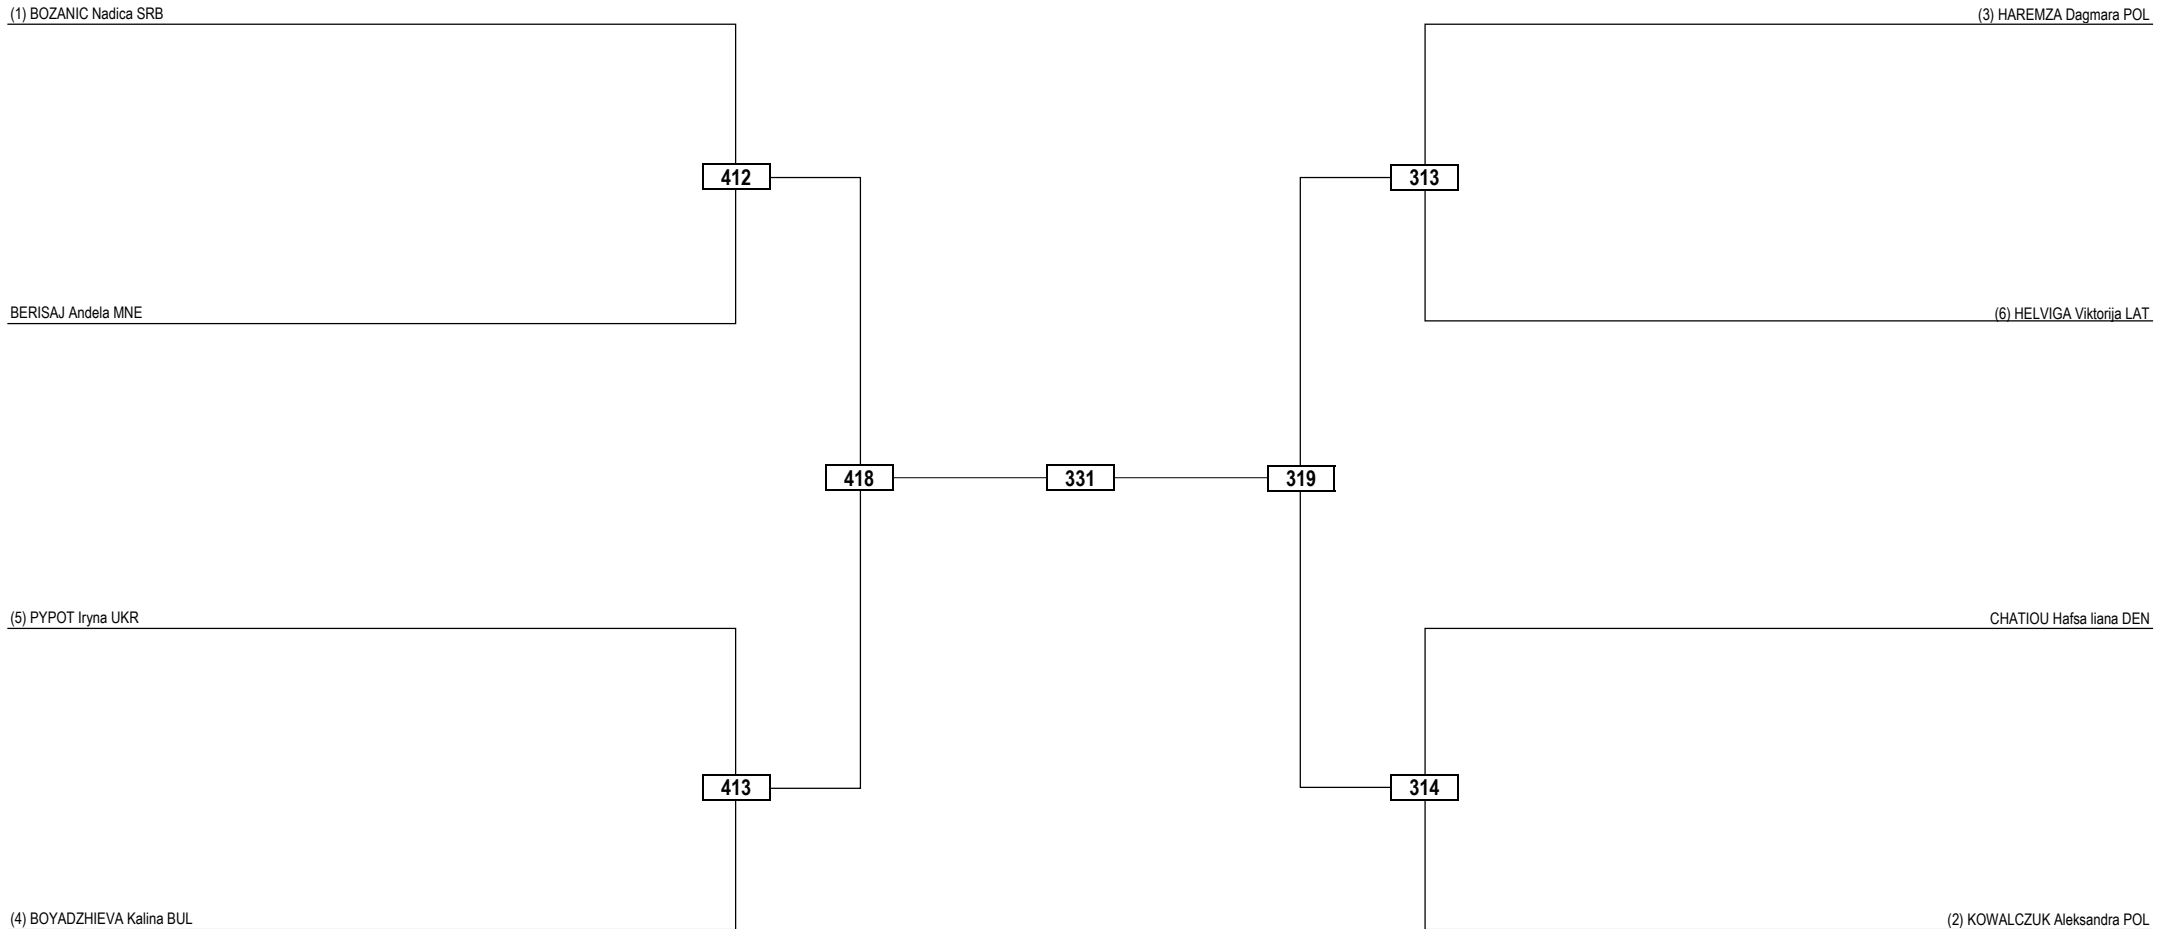

Quarterfinals   Semifinals   Final   Semifinals   Quarterfinals

LEGEND RSC: Win by Referee Stop the Contest   WDR: Win by Withdrawal   DQB: Win by Disqualification for unsportsmanlike behavior
(x) Seed   PTF: Win by Final Score   DSQ: Win by Disqualification   R: Round