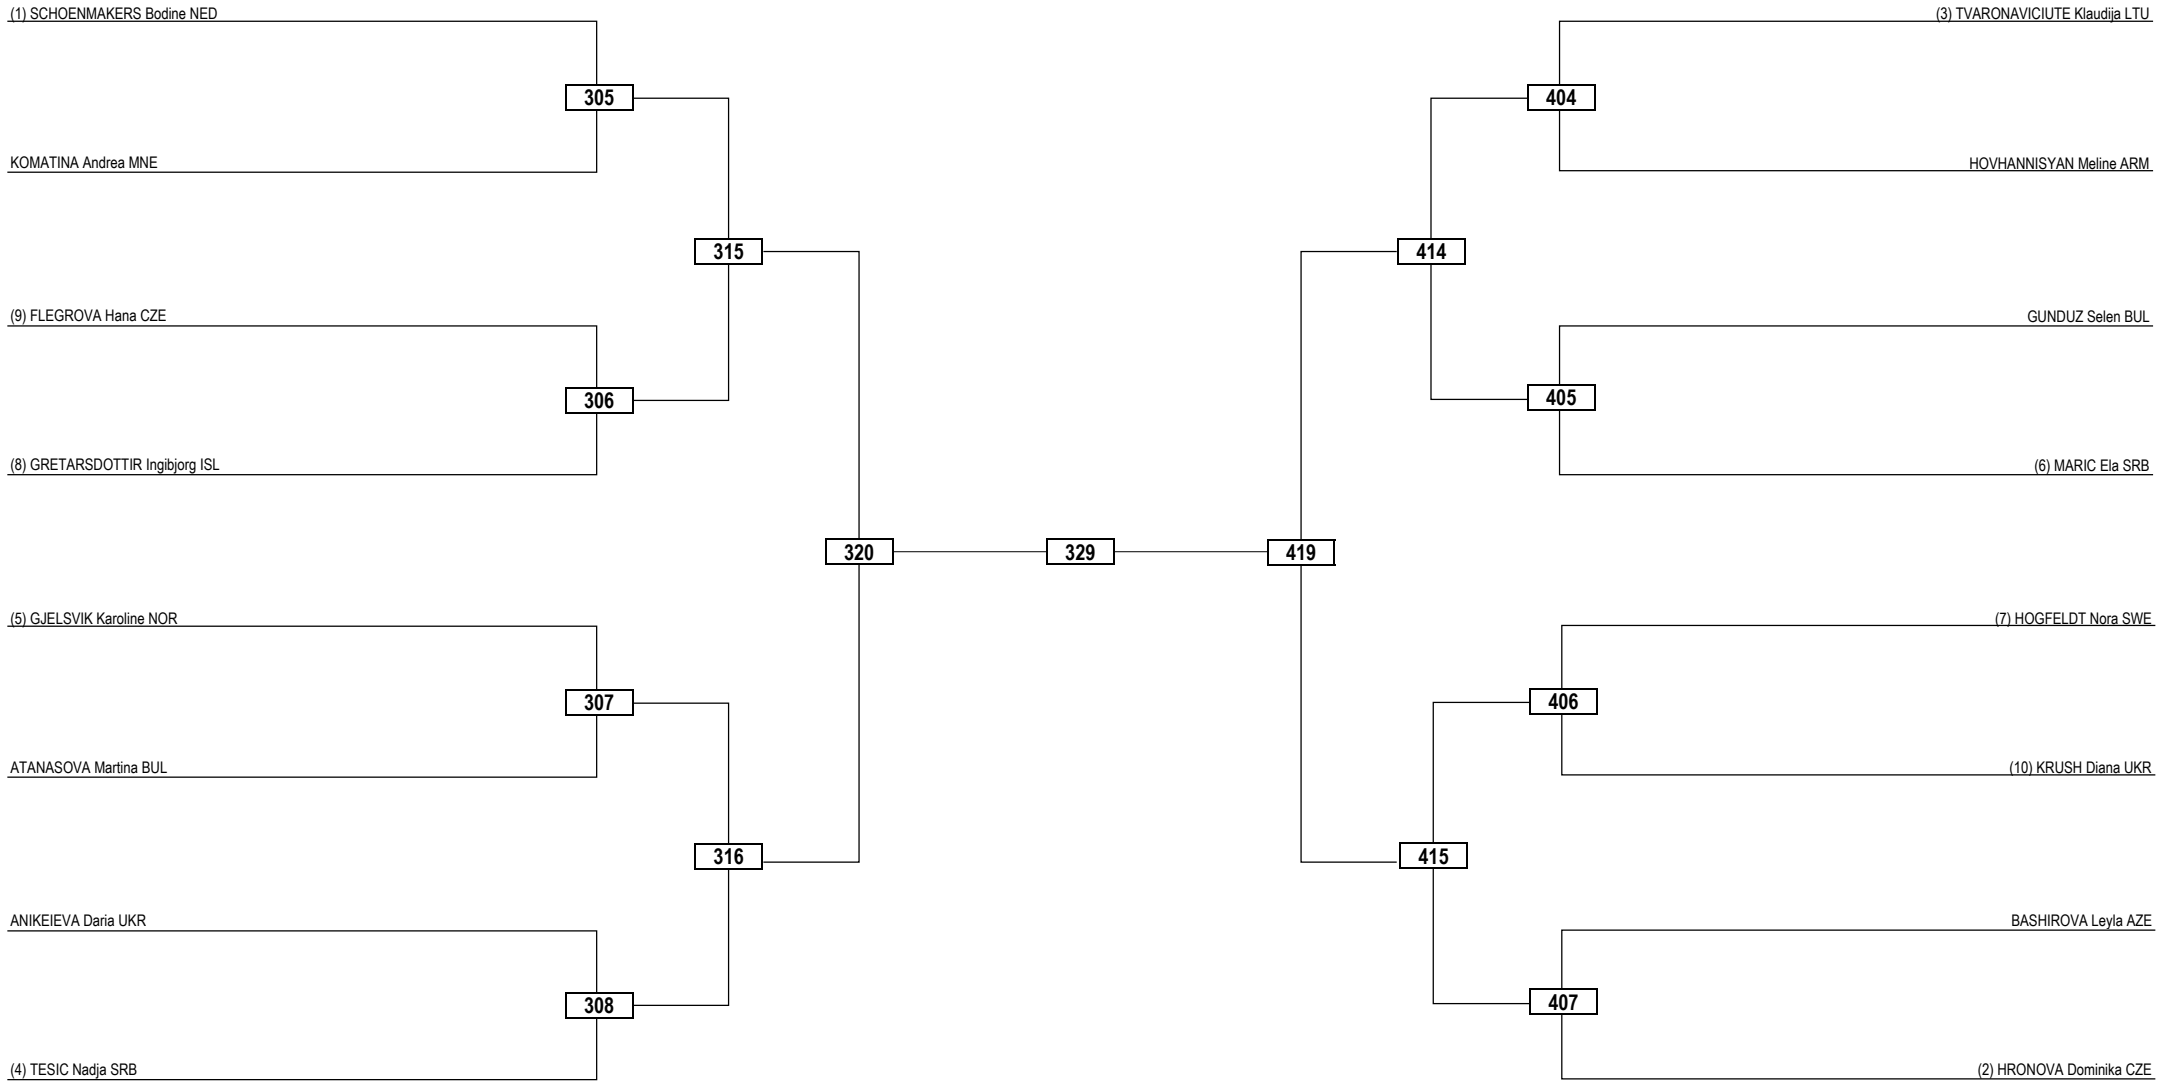

LEGEND RSC: Win by Referee Stop the Contest WDR: Win by Withdrawal DQB: Win by Disqualification for unsportsmanlike behavior
 (x) Seed PTF: Win by Final Score DSQ: Win by Disqualification R: Round

Round of 32 Round of 16 Quarterfinals Semifinals Final Semifinals Quarterfinals Round of 16 Round of 32

LEGEND RSC: Win by Referee Stop the Contest WDR: Win by Withdrawal DQB: Win by Disqualification for unsportsmanlike behavior
 (x) Seed PTF: Win by Final Score DSQ: Win by Disqualification R: Round

Round of 32	Round of 16	Quarterfinals	Semifinals	Final	Semifinals	Quarterfinals	Round of 16	Round of 32
-------------	-------------	---------------	------------	-------	------------	---------------	-------------	-------------

LEGEND RSC: Win by Referee Stop the Contest WDR: Win by Withdrawal DQB: Win by Disqualification for unsportsmanlike behavior
 (x) Seed PTF: Win by Final Score DSQ: Win by Disqualification R: Round

Quarterfinals Semifinals Final Semifinals Quarterfinals

LEGEND RSC: Win by Referee Stop the Contest WDR: Win by Withdrawal DQB: Win by Disqualification for unsportsmanlike behavior
(x) Seed PTF: Win by Final Score DSQ: Win by Disqualification R: Round

Round of 16 Quarterfinals Semifinals Final Semifinals Quarterfinals Round of 16