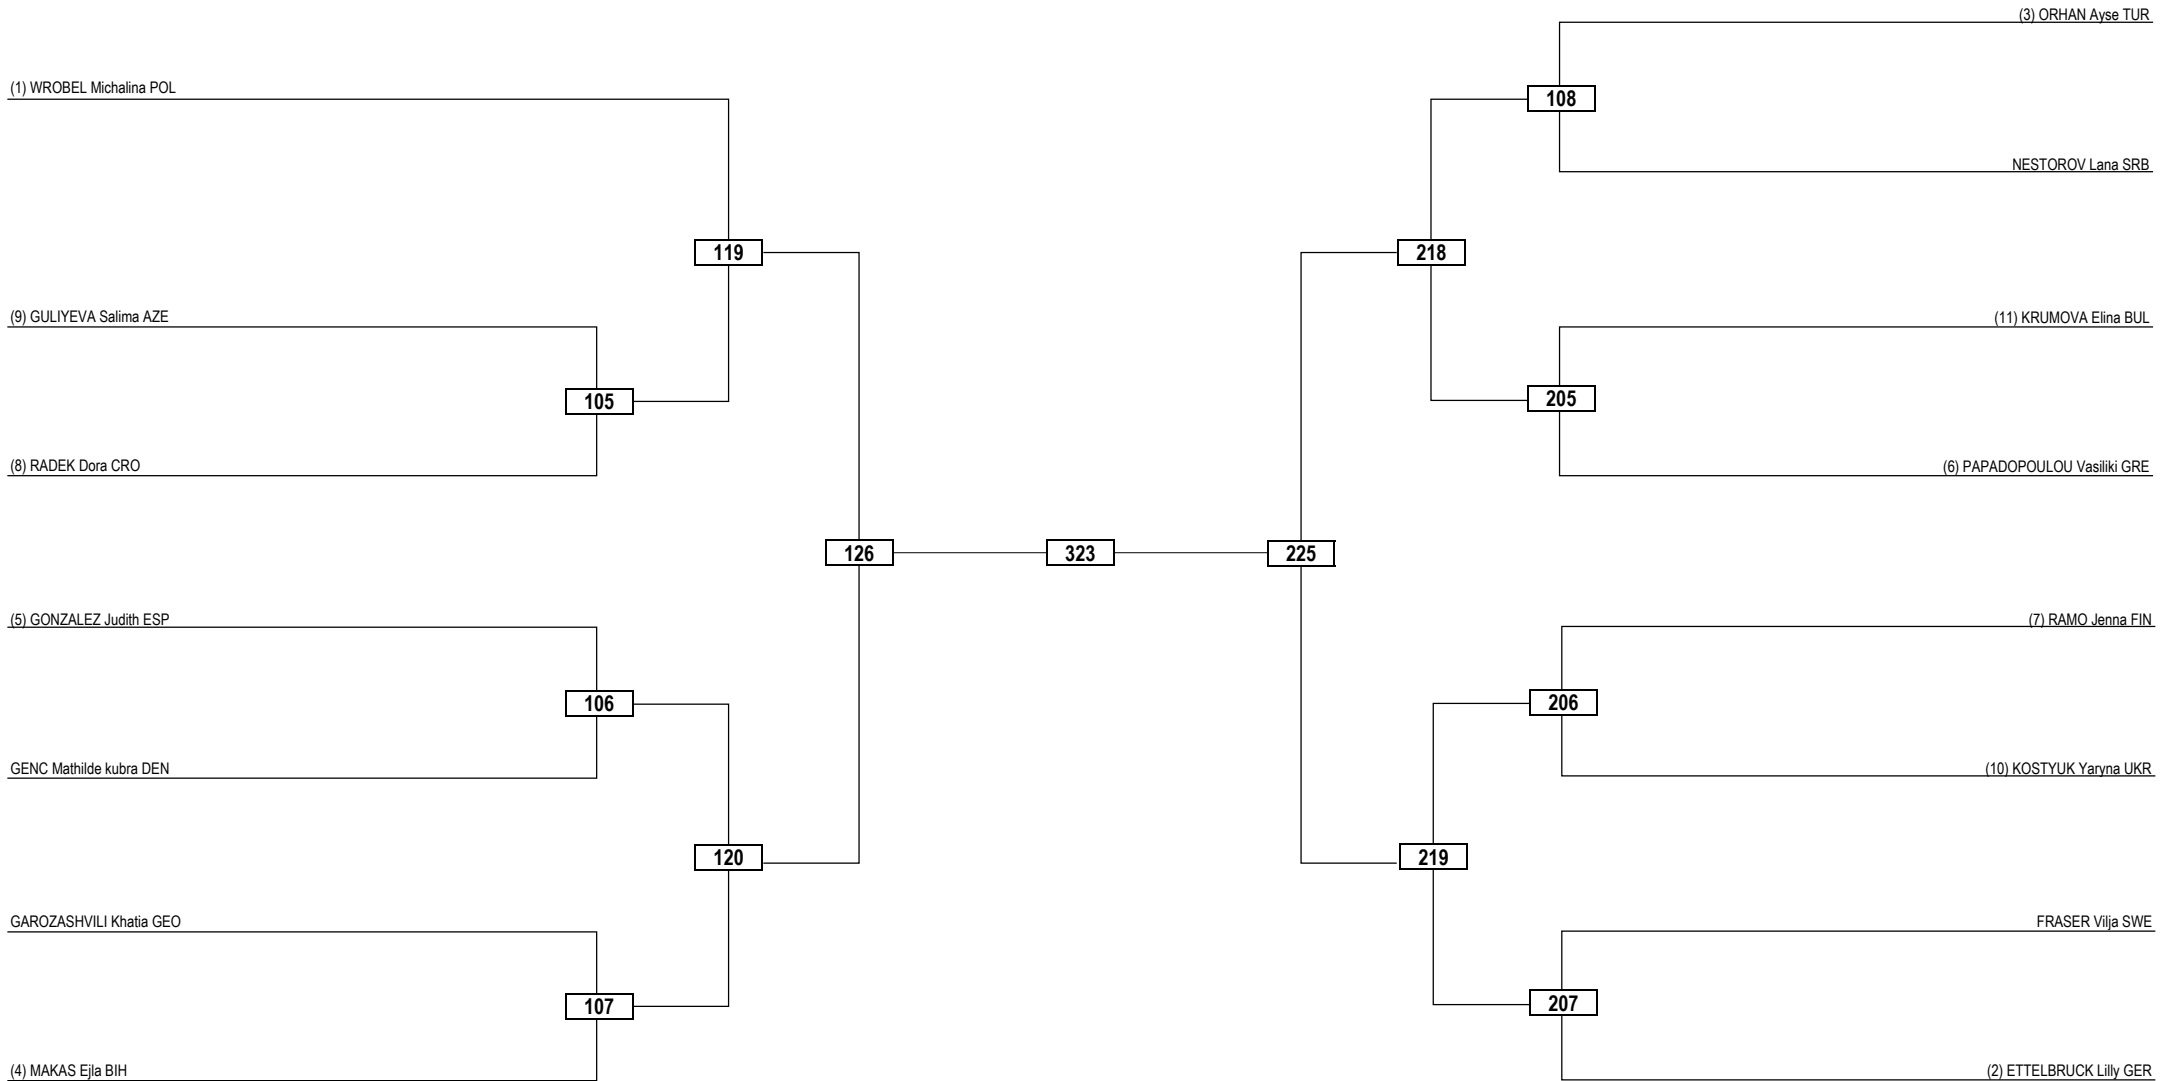

Round of 32	Round of 16	Quarterfinals	Semifinals	Final	Semifinals	Quarterfinals	Round of 16	Round of 32
-------------	-------------	---------------	------------	-------	------------	---------------	-------------	-------------

LEGEND RSC: Win by Referee Stop the Contest WDR: Win by Withdrawal DQB: Win by Disqualification for unsportsmanlike behavior
 (x) Seed PTF: Win by Final Score DSQ: Win by Disqualification R: Round

Round of 32 Round of 16 Quarterfinals Semifinals Final Semifinals Quarterfinals Round of 16 Round of 32

LEGEND RSC: Win by Referee Stop the Contest WDR: Win by Withdrawal DQB: Win by Disqualification for unsportsmanlike behavior
 (x) Seed PTF: Win by Final Score DSQ: Win by Disqualification R: Round

Round of 16 Quarterfinals Semifinals Final Semifinals Quarterfinals Round of 16