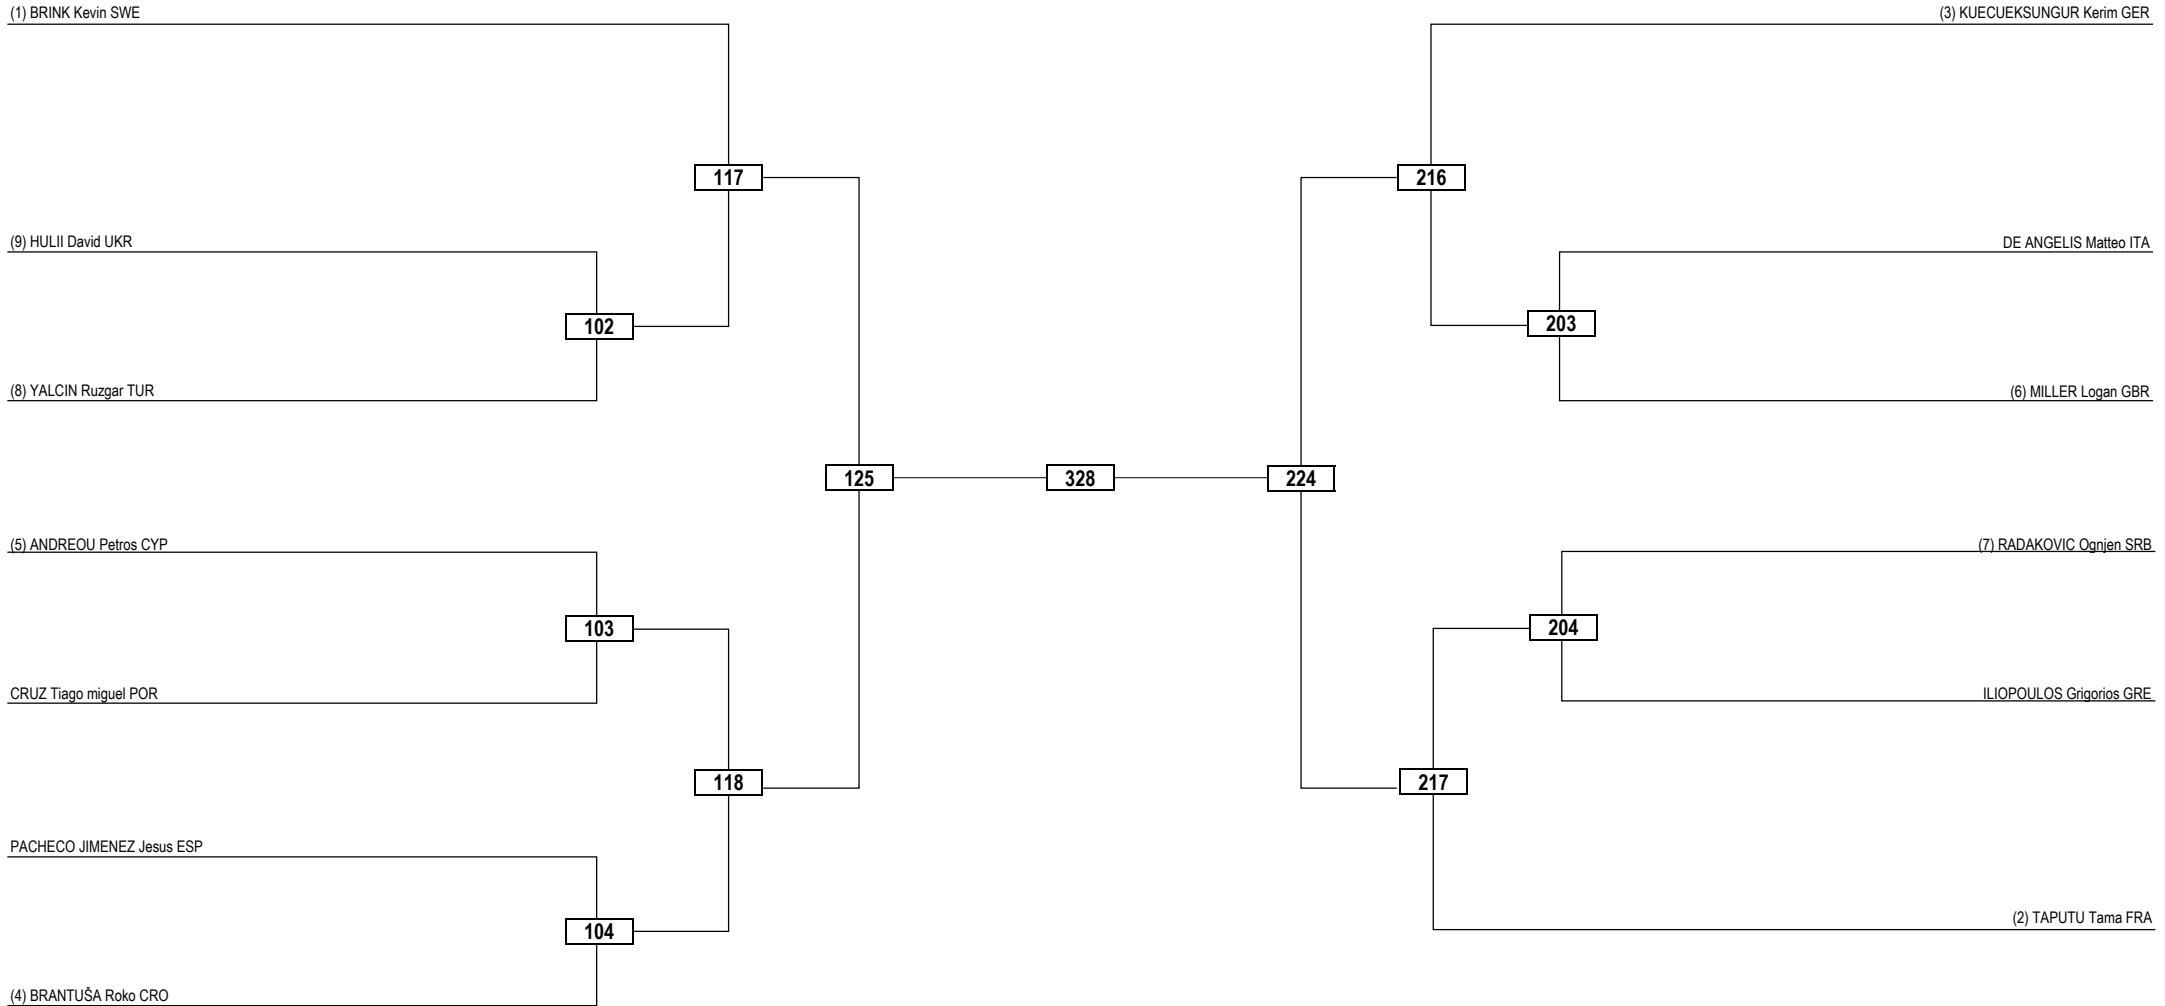

Round of 16 Quarterfinals Semifinals Final Semifinals Quarterfinals Round of 16

LEGEND RSC: Win by Referee Stop the Contest WDR: Win by Withdrawal DQB: Win by Disqualification for unsportsmanlike behavior
 (x) Seed PTF: Win by Final Score DSQ: Win by Disqualification R: Round

Round of 32	Round of 16	Quarterfinals	Semifinals	Final	Semifinals	Quarterfinals	Round of 16	Round of 32
-------------	-------------	---------------	------------	-------	------------	---------------	-------------	-------------

LEGEND RSC: Win by Referee Stop the Contest WDR: Win by Withdrawal DQB: Win by Disqualification for unsportsmanlike behavior
 (x) Seed PTF: Win by Final Score DSQ: Win by Disqualification R: Round

Round of 32 Round of 16 Quarterfinals Semifinals Final Semifinals Quarterfinals Round of 16 Round of 32

LEGEND RSC: Win by Referee Stop the Contest WDR: Win by Withdrawal DQB: Win by Disqualification for unsportsmanlike behavior
 (x) Seed PTF: Win by Final Score DSQ: Win by Disqualification R: Round

Round of 16 Quarterfinals Semifinals Final Semifinals Quarterfinals Round of 16