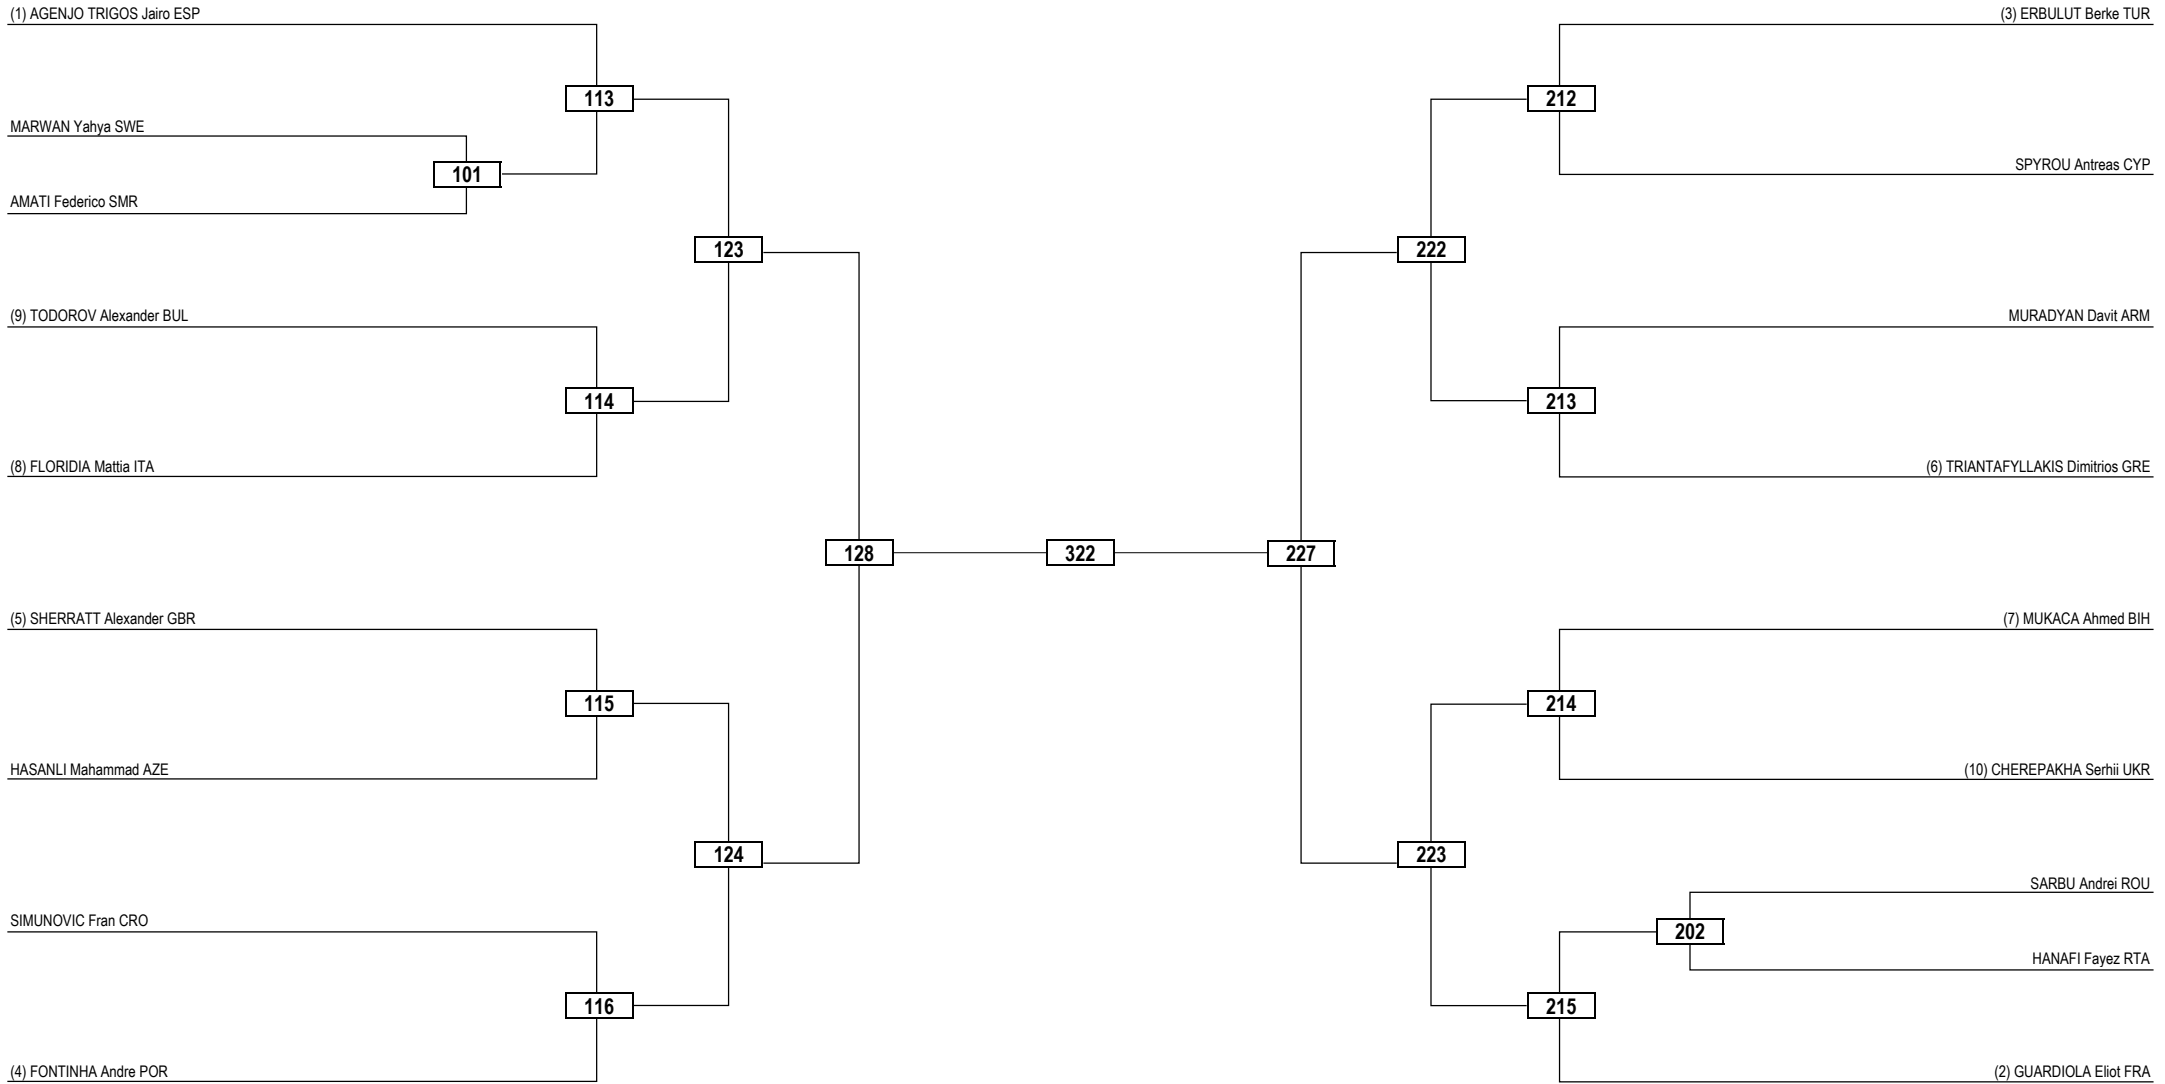

Round of 16 Quarterfinals Semifinals Final Semifinals Quarterfinals Round of 16

LEGEND RSC: Win by Referee Stop the Contest WDR: Win by Withdrawal DQB: Win by Disqualification for unsportsmanlike behavior
 (x) Seed PTF: Win by Final Score DSQ: Win by Disqualification R: Round

Round of 32	Round of 16	Quarterfinals	Semifinals	Final	Semifinals	Quarterfinals	Round of 16	Round of 32
-------------	-------------	---------------	------------	-------	------------	---------------	-------------	-------------

LEGEND RSC: Win by Referee Stop the Contest WDR: Win by Withdrawal DQB: Win by Disqualification for unsportsmanlike behavior
 (x) Seed PTF: Win by Final Score DSQ: Win by Disqualification R: Round

Round of 32 Round of 16 Quarterfinals Semifinals Final Semifinals Quarterfinals Round of 16 Round of 32

LEGEND RSC: Win by Referee Stop the Contest WDR: Win by Withdrawal DQB: Win by Disqualification for unsportsmanlike behavior
 (x) Seed PTF: Win by Final Score DSQ: Win by Disqualification R: Round

Round of 16 Quarterfinals Semifinals Final Semifinals Quarterfinals Round of 16