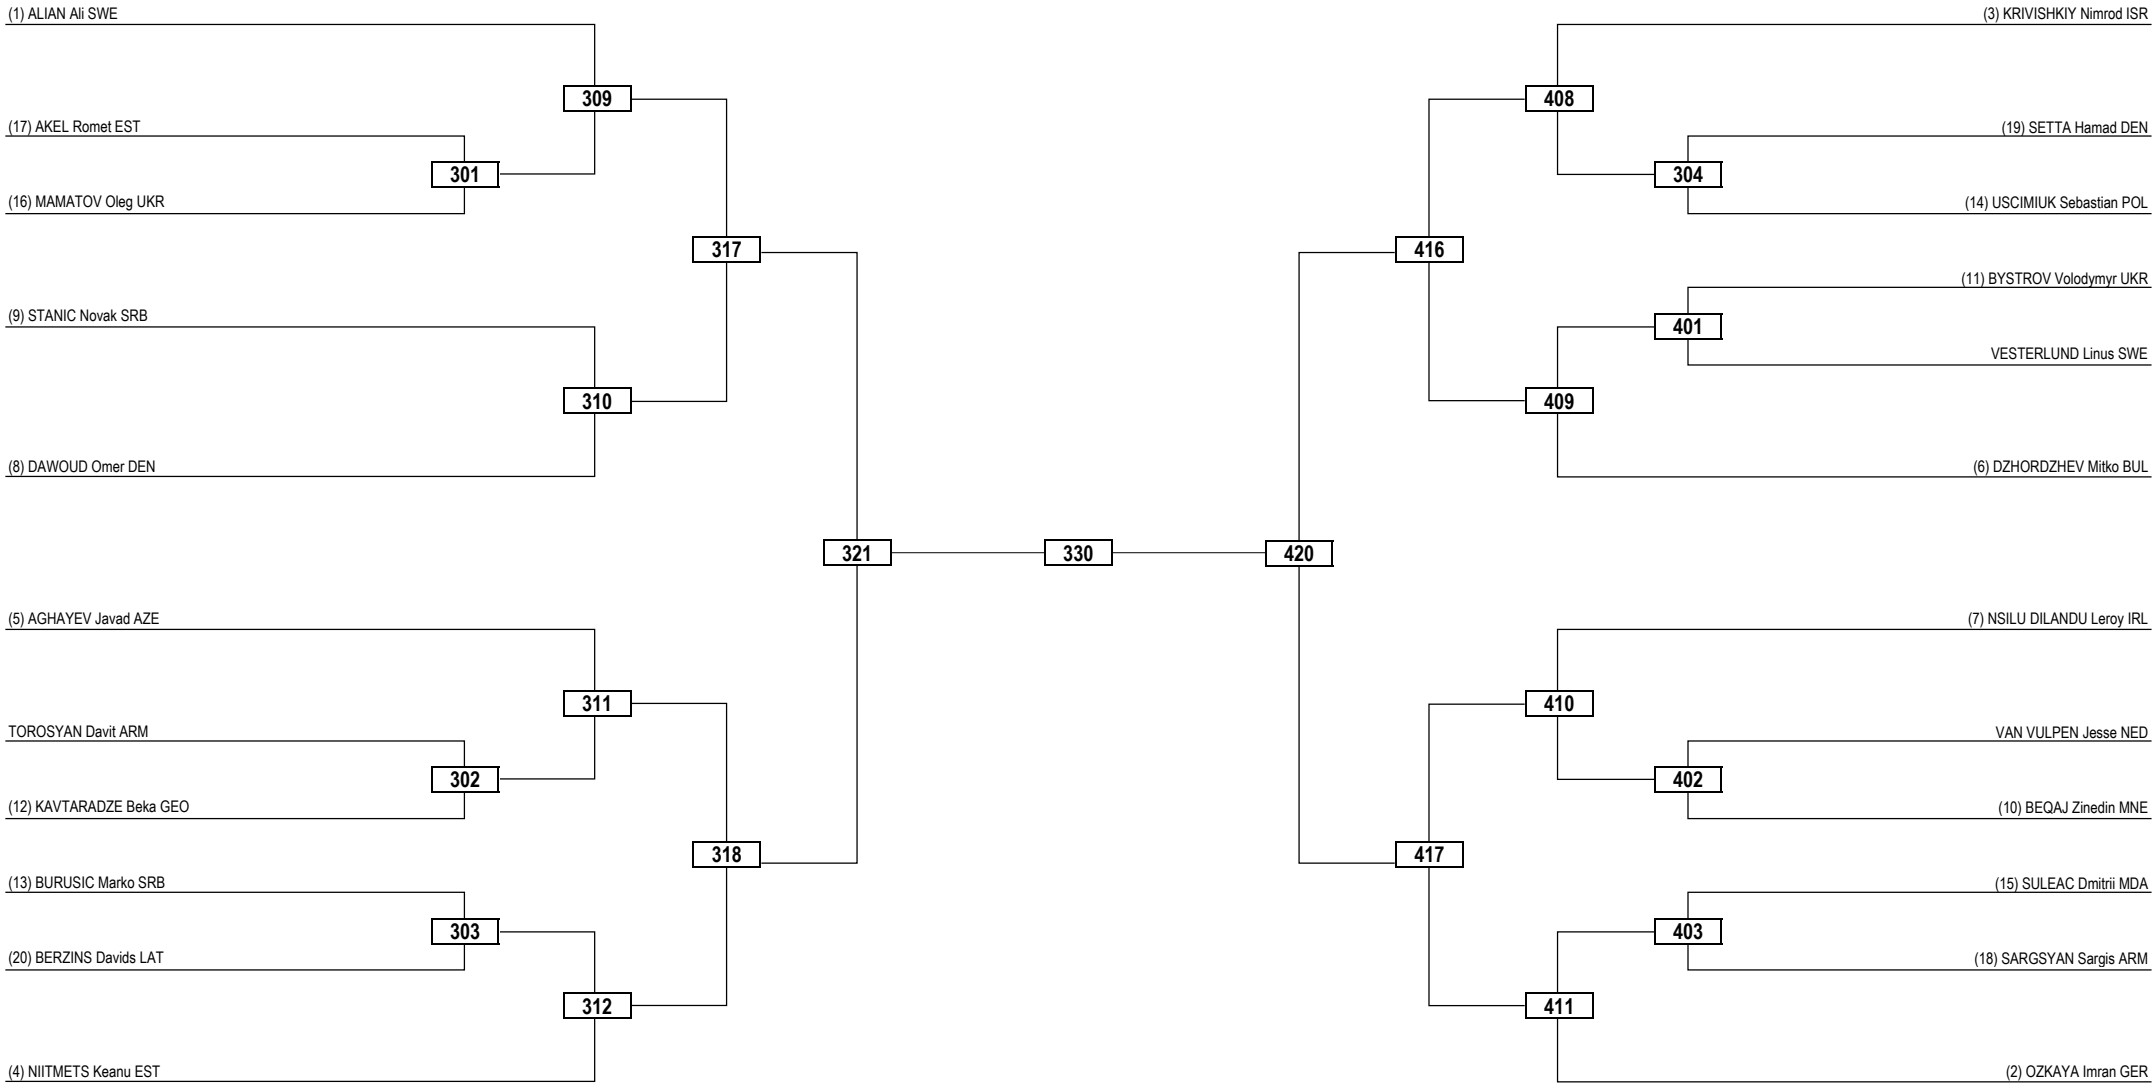

LEGEND RSC: Win by Referee Stop the Contest WDR: Win by Withdrawal DQB: Win by Disqualification for unsportsmanlike behavior
 (x) Seed PTF: Win by Final Score DSQ: Win by Disqualification R: Round

Round of 16 Quarterfinals Semifinals Final Semifinals Quarterfinals Round of 16

LEGEND RSC: Win by Referee Stop the Contest WDR: Win by Withdrawal DQB: Win by Disqualification for unsportsmanlike behavior
 (x) Seed PTF: Win by Final Score DSQ: Win by Disqualification R: Round

Round of 32	Round of 16	Quarterfinals	Semifinals	Final	Semifinals	Quarterfinals	Round of 16	Round of 32
-------------	-------------	---------------	------------	-------	------------	---------------	-------------	-------------

LEGEND RSC: Win by Referee Stop the Contest WDR: Win by Withdrawal DQB: Win by Disqualification for unsportsmanlike behavior
 (x) Seed PTF: Win by Final Score DSQ: Win by Disqualification R: Round

Round of 32 Round of 16 Quarterfinals Semifinals Final Semifinals Quarterfinals Round of 16 Round of 32