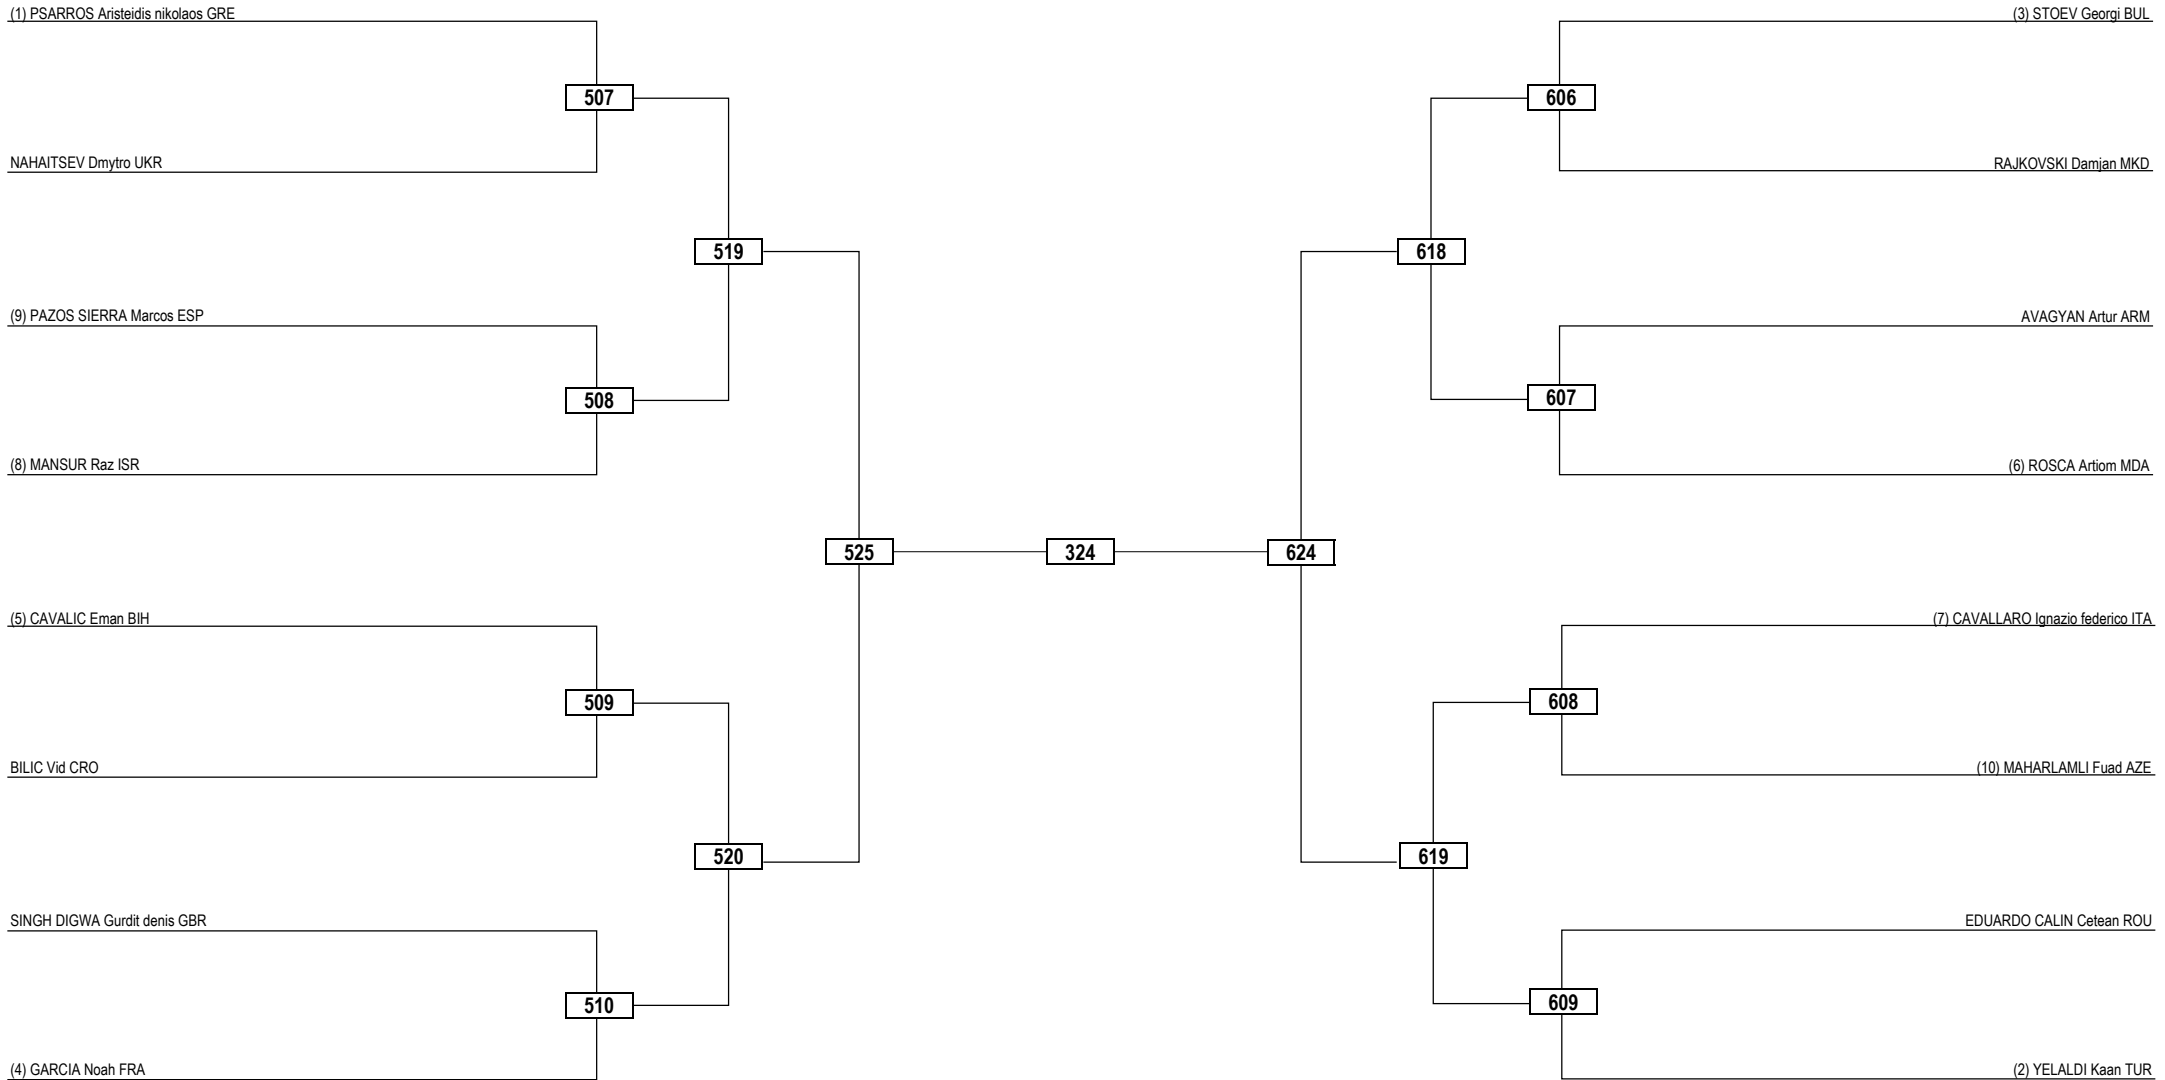

Round of 16 Quarterfinals Semifinals Final Semifinals Quarterfinals Round of 16

LEGEND RSC: Win by Referee Stop the Contest WDR: Win by Withdrawal DQB: Win by Disqualification for unsportsmanlike behavior
 (x) Seed PTF: Win by Final Score DSQ: Win by Disqualification R: Round

Round of 32	Round of 16	Quarterfinals	Semifinals	Final	Semifinals	Quarterfinals	Round of 16	Round of 32
-------------	-------------	---------------	------------	-------	------------	---------------	-------------	-------------

LEGEND RSC: Win by Referee Stop the Contest WDR: Win by Withdrawal DQB: Win by Disqualification for unsportsmanlike behavior
 (x) Seed PTF: Win by Final Score DSQ: Win by Disqualification R: Round

Round of 32 Round of 16 Quarterfinals Semifinals Final Semifinals Quarterfinals Round of 16 Round of 32

LEGEND RSC: Win by Referee Stop the Contest WDR: Win by Withdrawal DQB: Win by Disqualification for unsportsmanlike behavior
 (x) Seed PTF: Win by Final Score DSQ: Win by Disqualification R: Round

Round of 16 Quarterfinals Semifinals Final Semifinals Quarterfinals Round of 16