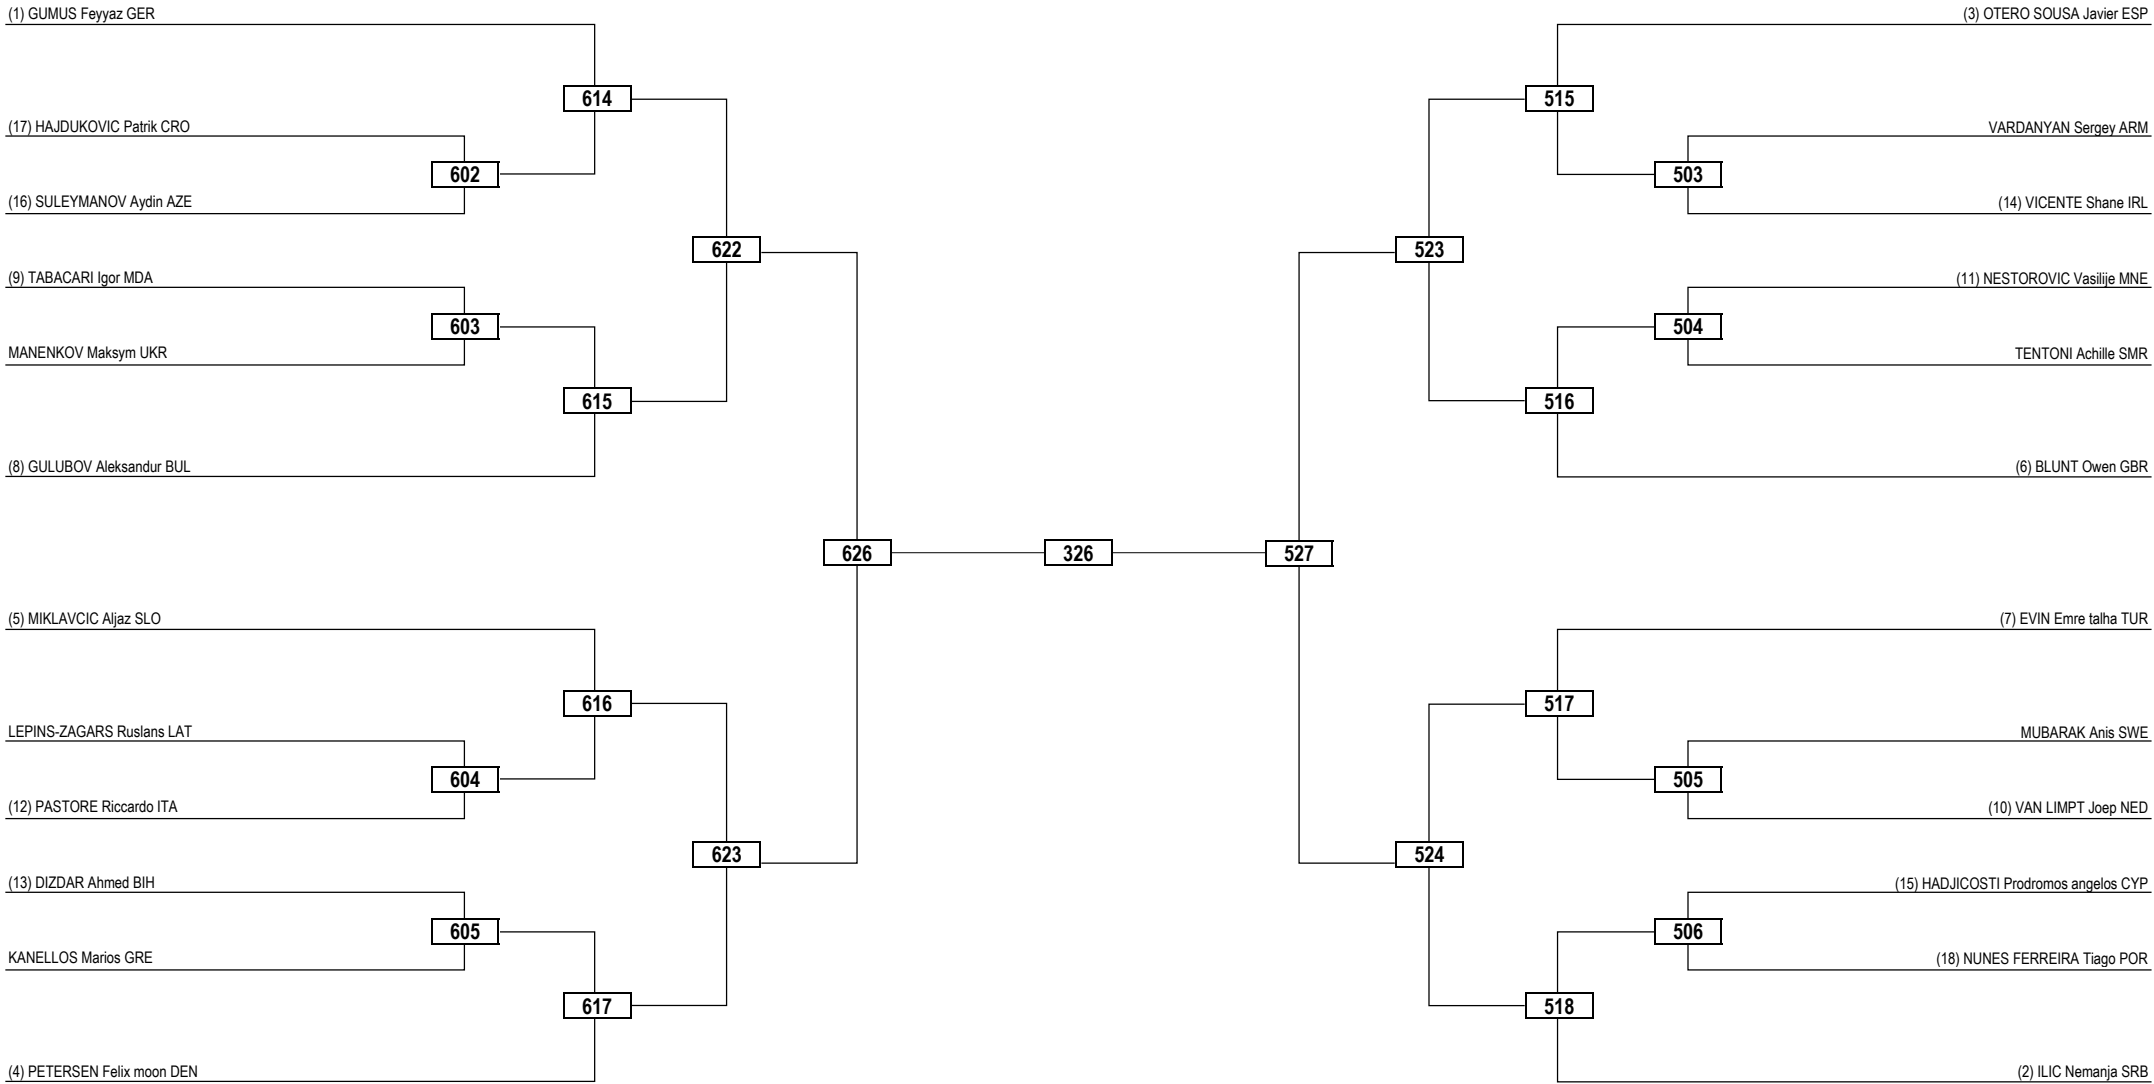

Round of 16 Quarterfinals Semifinals Final Semifinals Quarterfinals Round of 16

LEGEND RSC: Win by Referee Stop the Contest WDR: Win by Withdrawal DQB: Win by Disqualification for unsportsmanlike behavior
 (x) Seed PTF: Win by Final Score DSQ: Win by Disqualification R: Round

Round of 32	Round of 16	Quarterfinals	Semifinals	Final	Semifinals	Quarterfinals	Round of 16	Round of 32
-------------	-------------	---------------	------------	-------	------------	---------------	-------------	-------------

LEGEND RSC: Win by Referee Stop the Contest WDR: Win by Withdrawal DQB: Win by Disqualification for unsportsmanlike behavior
 (x) Seed PTF: Win by Final Score DSQ: Win by Disqualification R: Round

Round of 32 Round of 16 Quarterfinals Semifinals Final Semifinals Quarterfinals Round of 16 Round of 32

LEGEND RSC: Win by Referee Stop the Contest WDR: Win by Withdrawal DQB: Win by Disqualification for unsportsmanlike behavior
 (x) Seed PTF: Win by Final Score DSQ: Win by Disqualification R: Round

Round of 16 Quarterfinals Semifinals Final Semifinals Quarterfinals Round of 16