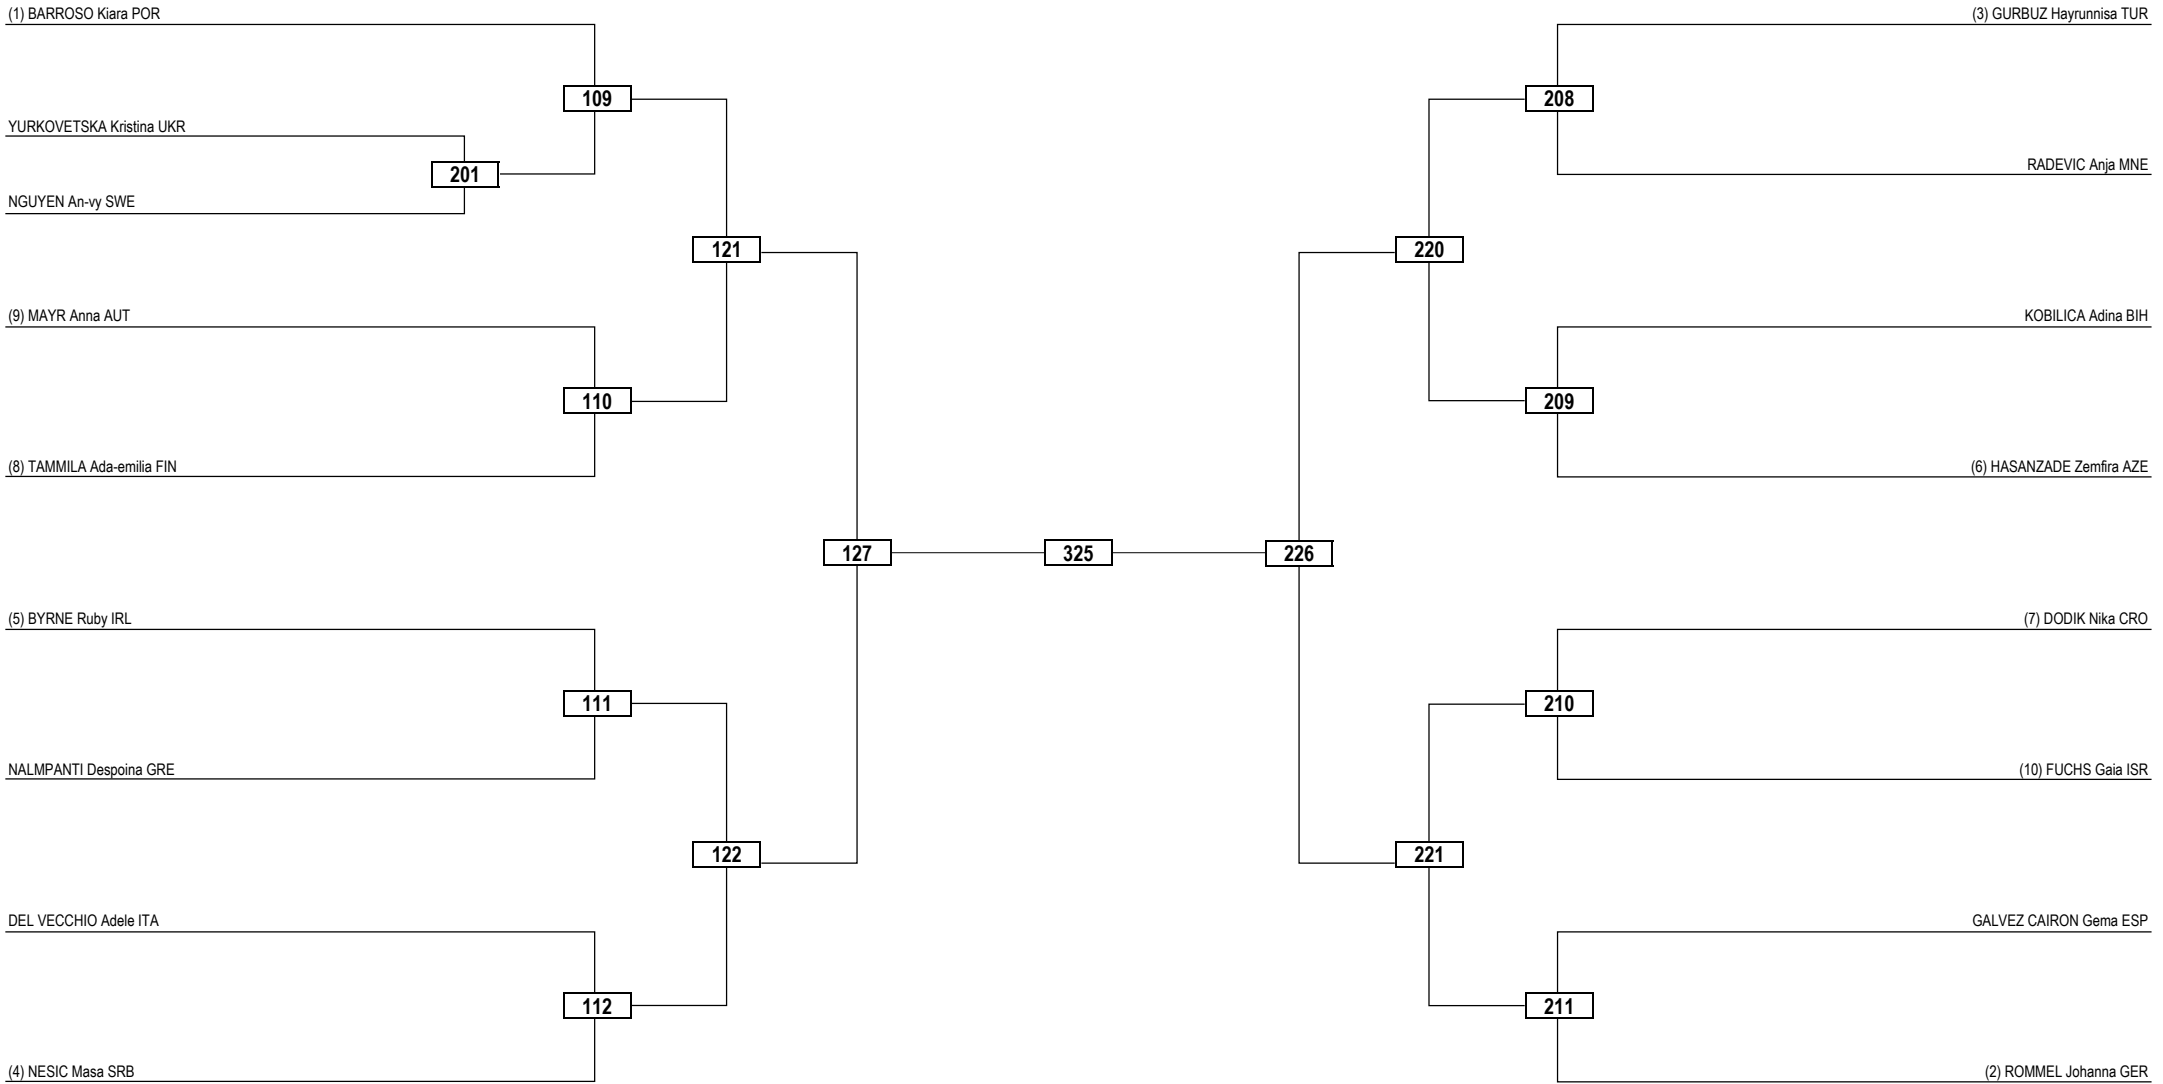

LEGEND RSC: Win by Referee Stop the Contest WDR: Win by Withdrawal DQB: Win by Disqualification for unsportsmanlike behavior
 (x) Seed PTF: Win by Final Score DSQ: Win by Disqualification R: Round

Round of 32 Round of 16 Quarterfinals Semifinals Final Semifinals Quarterfinals Round of 16 Round of 32

LEGEND RSC: Win by Referee Stop the Contest WDR: Win by Withdrawal DQB: Win by Disqualification for unsportsmanlike behavior
 (x) Seed PTF: Win by Final Score DSQ: Win by Disqualification R: Round

Round of 16 Quarterfinals Semifinals Final Semifinals Quarterfinals Round of 16

LEGEND RSC: Win by Referee Stop the Contest WDR: Win by Withdrawal DQB: Win by Disqualification for unsportsmanlike behavior
 (x) Seed PTF: Win by Final Score DSQ: Win by Disqualification R: Round

Round of 32	Round of 16	Quarterfinals	Semifinals	Final	Semifinals	Quarterfinals	Round of 16	Round of 32
-------------	-------------	---------------	------------	-------	------------	---------------	-------------	-------------