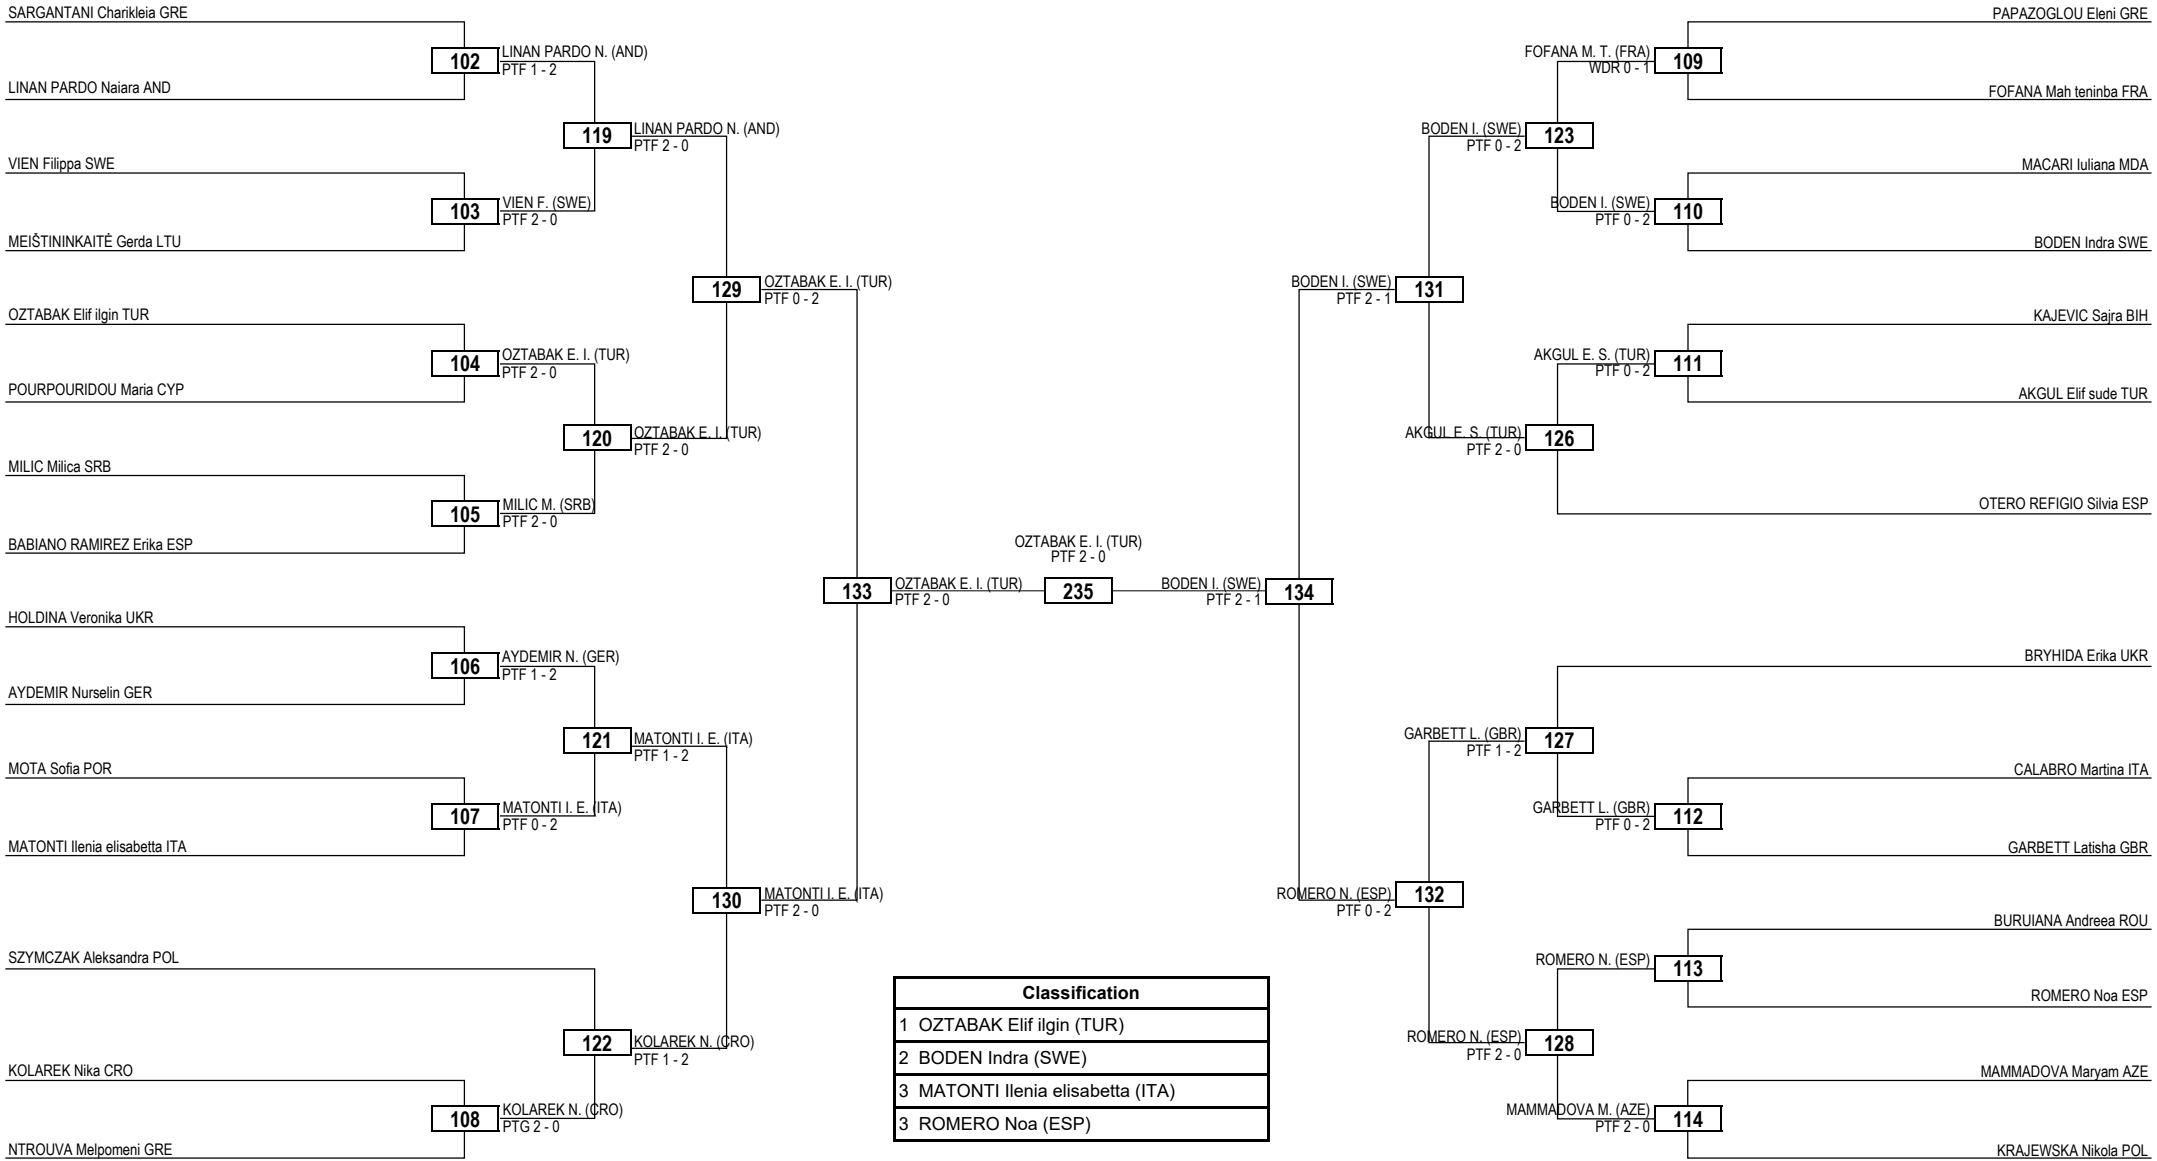

Round of 64 Round of 32 Round of 16 Quarterfinals Semifinals Final Semifinals Quarterfinals Round of 16 Round of 32 Round of 64

LEGEND RSC: Win by Referee Stop the Contest WDR: Win by Withdrawal DQB: Win by Disqualification for unsportsmanlike behavior
 (x) Seed PTF: Win by Final Score DSQ: Win by Disqualification R: Round

Round of 16 Quarterfinals Semifinals Final Semifinals Quarterfinals Round of 16

Round of 32 Round of 16 Quarterfinals Semifinals Final Semifinals Quarterfinals Round of 16 Round of 32

LEGEND RSC: Win by Referee Stop the Contest WDR: Win by Withdrawal DQB: Win by Disqualification for unsportsmanlike behavior
 (x) Seed PTF: Win by Final Score DSQ: Win by Disqualification R: Round

Round of 32 Round of 16 Quarterfinals Semifinals Final Semifinals Quarterfinals Round of 16 Round of 32

LEGEND RSC: Win by Referee Stop the Contest WDR: Win by Withdrawal DQB: Win by Disqualification for unsportsmanlike behavior
 (x) Seed PTF: Win by Final Score DSQ: Win by Disqualification R: Round