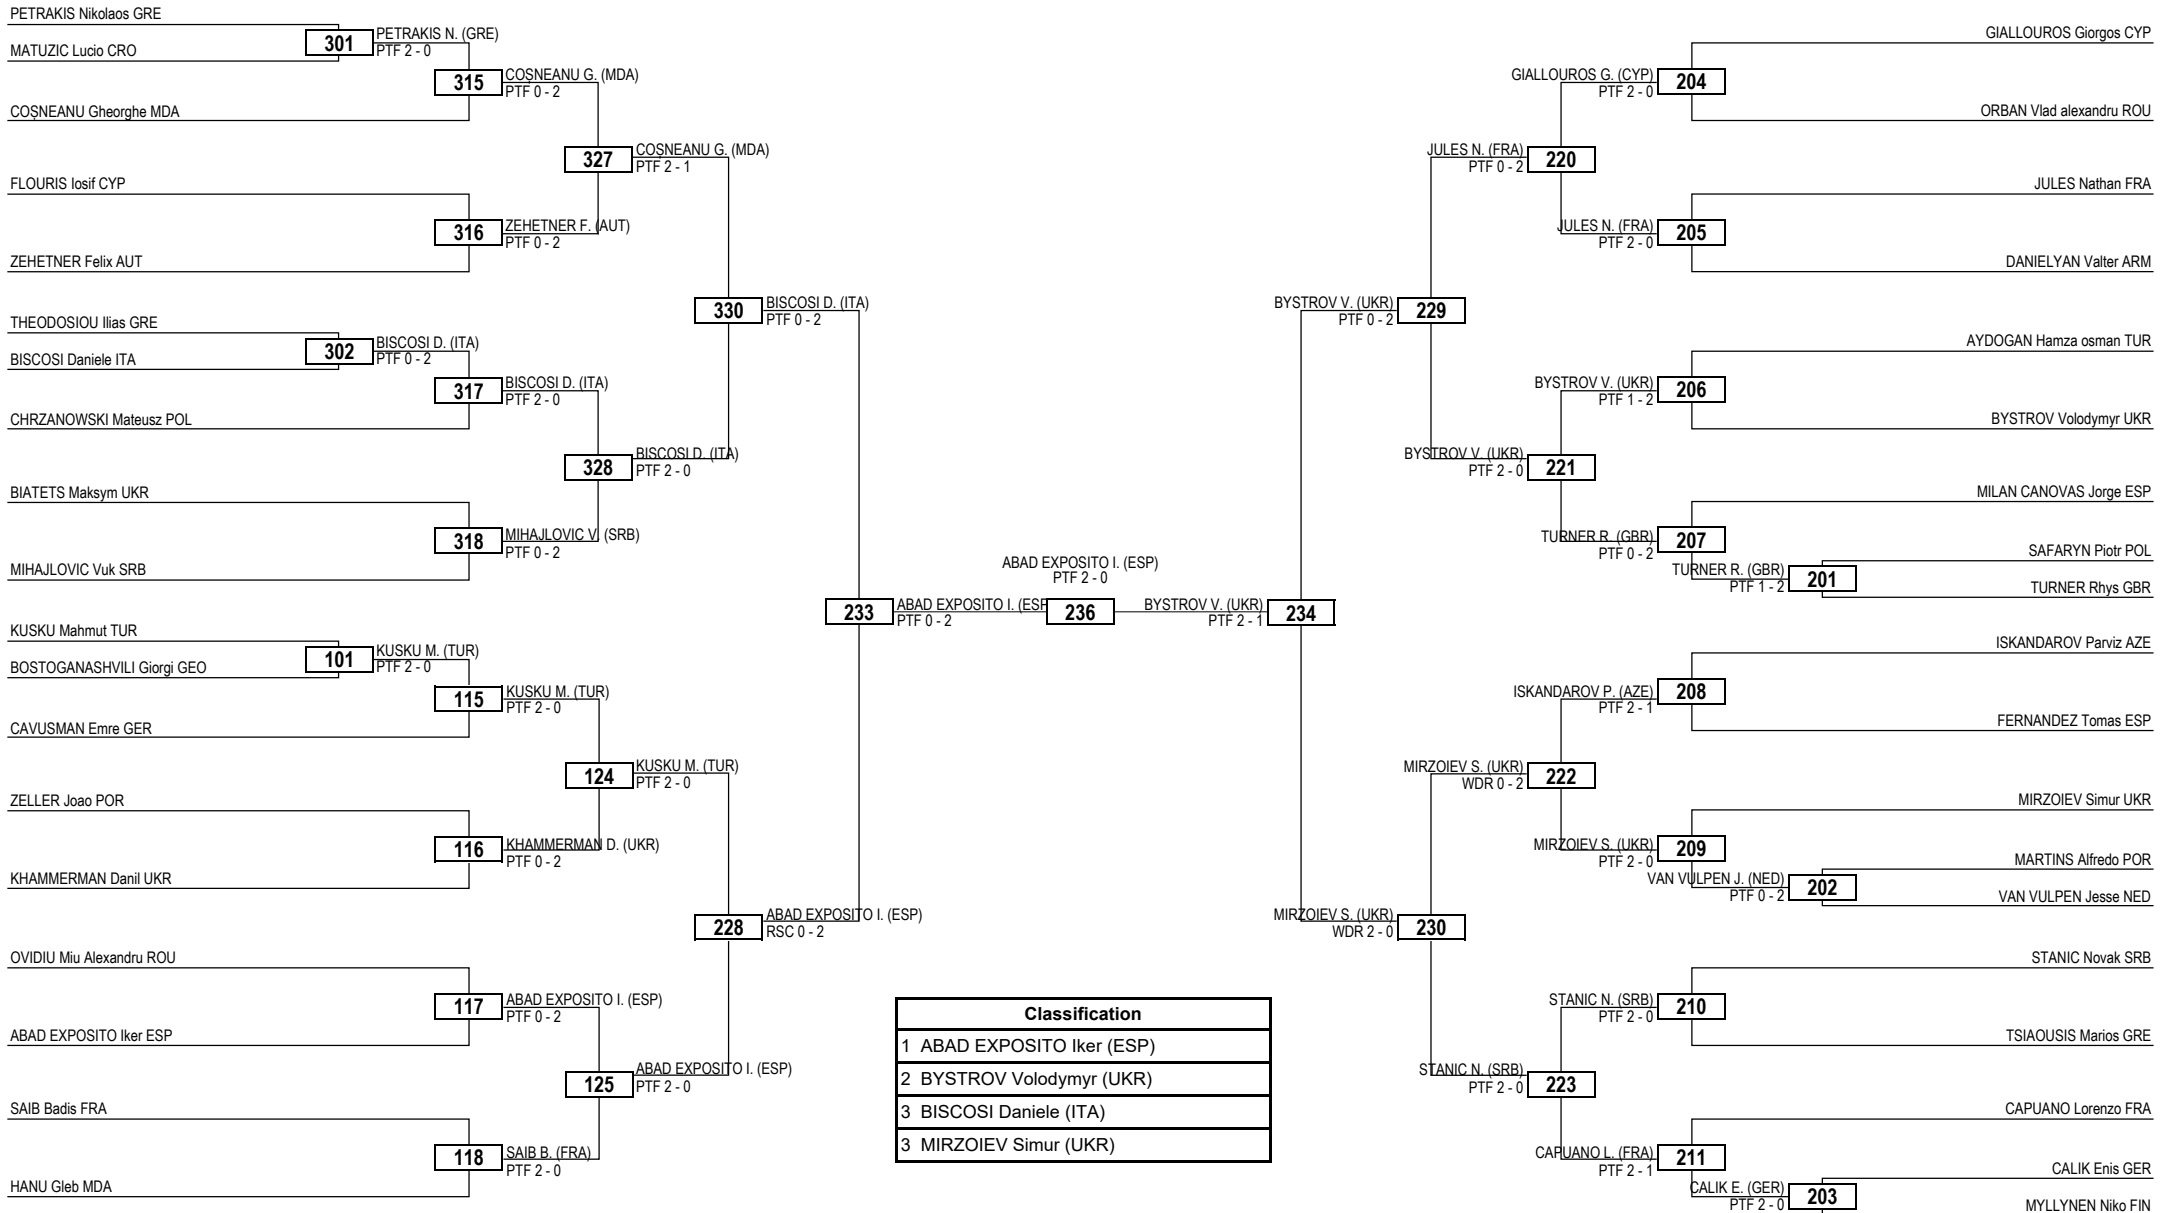

Round of 64 Round of 32 Round of 16 Quarterfinals Semifinals Final Semifinals Quarterfinals Round of 16 Round of 32 Round of 64

LEGEND RSC: Win by Referee Stop the Contest WDR: Win by Withdrawal DQB: Win by Disqualification for unsportsmanlike behavior
 (x) Seed PTF: Win by Final Score DSQ: Win by Disqualification R: Round

Round of 16 Quarterfinals Semifinals Final Semifinals Quarterfinals Round of 16

Round of 32 Round of 16 Quarterfinals Semifinals Final Semifinals Quarterfinals Round of 16 Round of 32

LEGEND RSC: Win by Referee Stop the Contest WDR: Win by Withdrawal DQB: Win by Disqualification for unsportsmanlike behavior
 (x) Seed PTF: Win by Final Score DSQ: Win by Disqualification R: Round

Round of 32 Round of 16 Quarterfinals Semifinals Final Semifinals Quarterfinals Round of 16 Round of 32

LEGEND RSC: Win by Referee Stop the Contest WDR: Win by Withdrawal DQB: Win by Disqualification for unsportsmanlike behavior
 (x) Seed PTF: Win by Final Score DSQ: Win by Disqualification R: Round