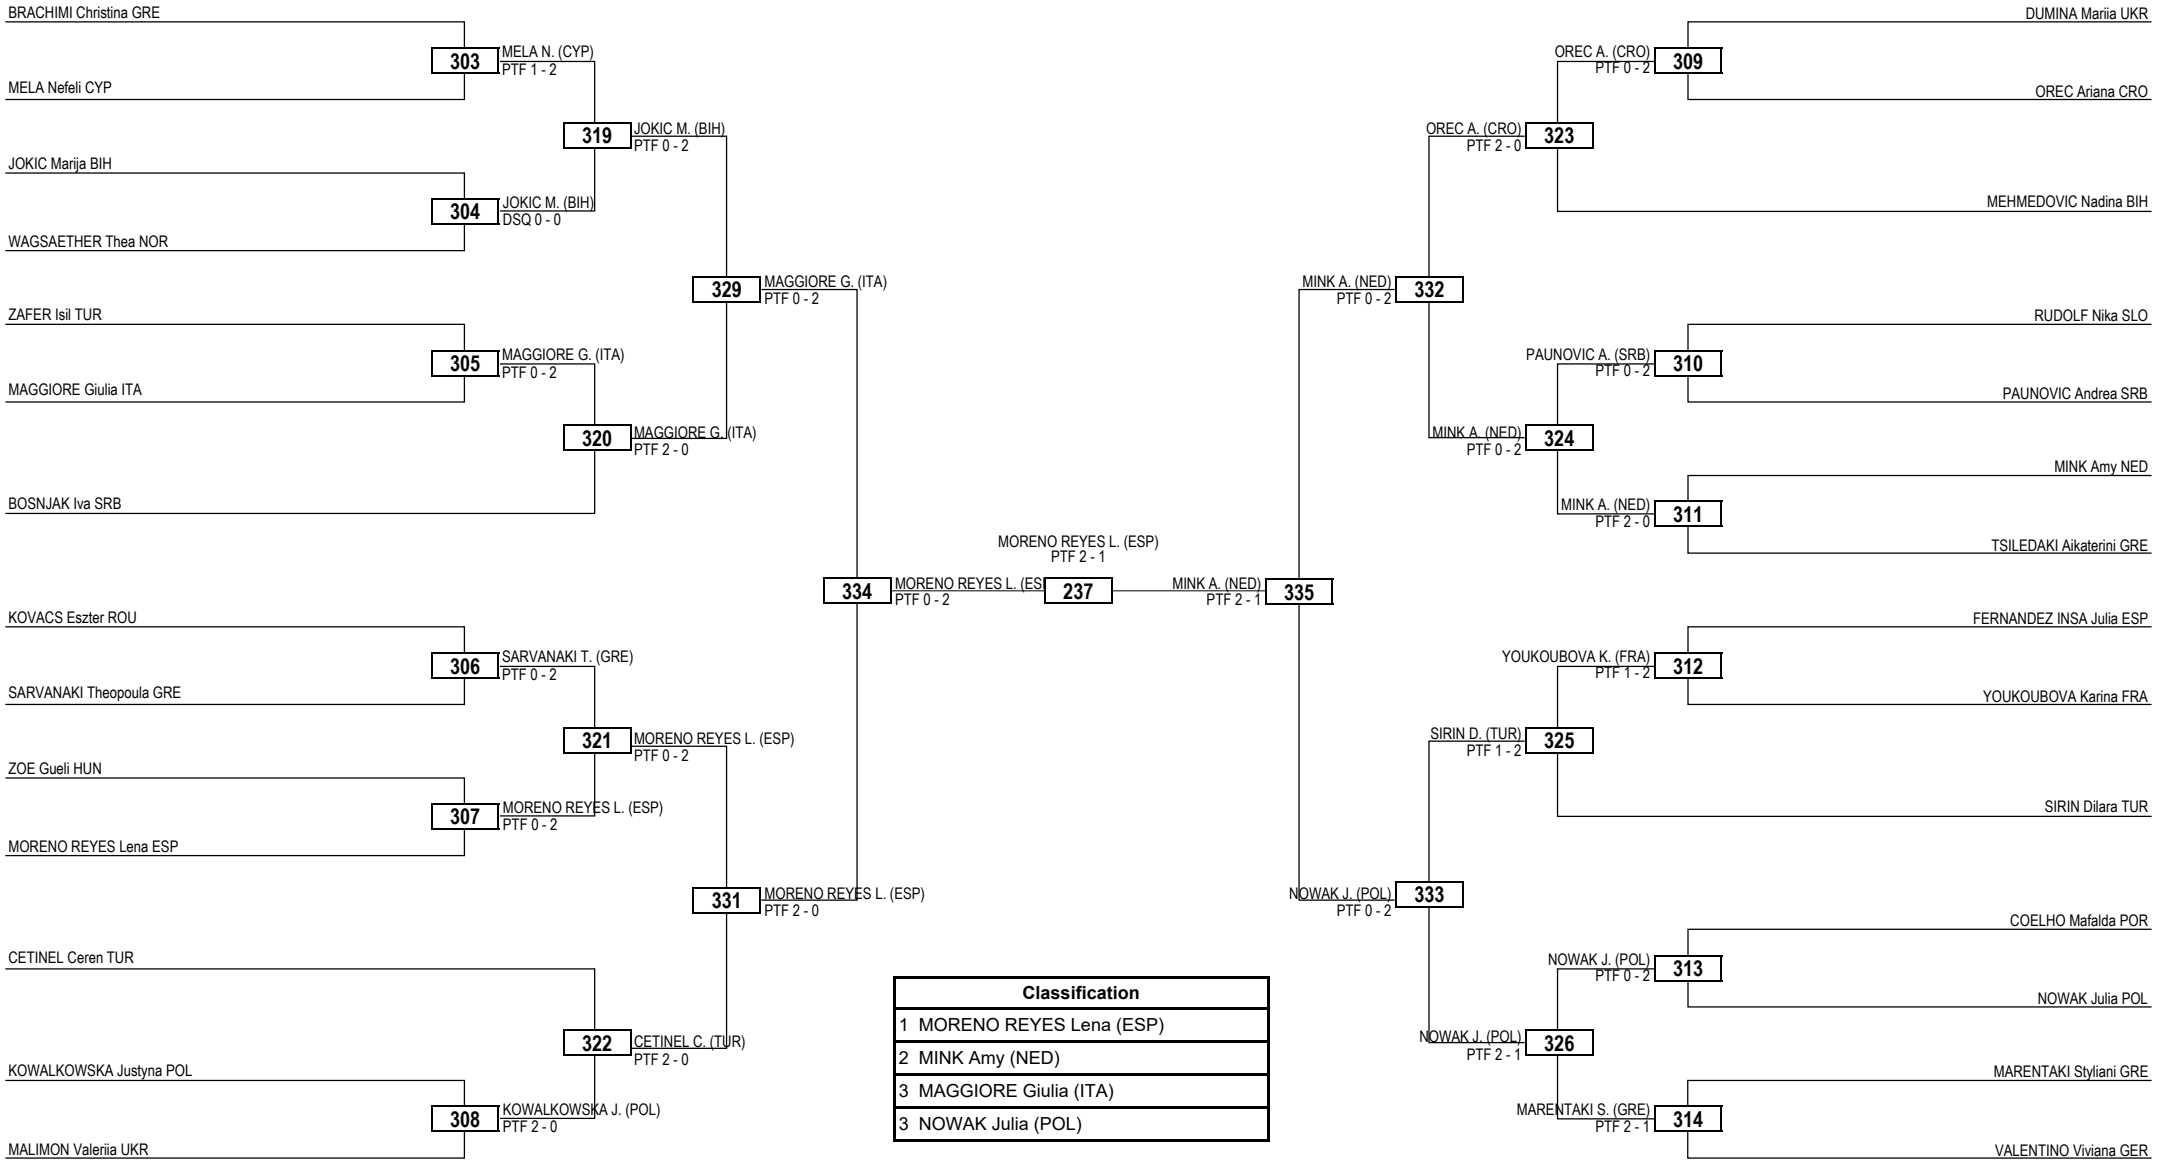

Round of 64 Round of 32 Round of 16 Quarterfinals Semifinals Final Semifinals Quarterfinals Round of 16 Round of 32 Round of 64

LEGEND RSC: Win by Referee Stop the Contest WDR: Win by Withdrawal DQB: Win by Disqualification for unsportsmanlike behavior
 (x) Seed PTF: Win by Final Score DSQ: Win by Disqualification R: Round

Round of 16 Quarterfinals Semifinals Final Semifinals Quarterfinals Round of 16

Round of 32 Round of 16 Quarterfinals Semifinals Final Semifinals Quarterfinals Round of 16 Round of 32

LEGEND RSC: Win by Referee Stop the Contest WDR: Win by Withdrawal DQB: Win by Disqualification for unsportsmanlike behavior
 (x) Seed PTF: Win by Final Score DSQ: Win by Disqualification R: Round

Round of 32 Round of 16 Quarterfinals Semifinals Final Semifinals Quarterfinals Round of 16 Round of 32

LEGEND RSC: Win by Referee Stop the Contest WDR: Win by Withdrawal DQB: Win by Disqualification for unsportsmanlike behavior
 (x) Seed PTF: Win by Final Score DSQ: Win by Disqualification R: Round