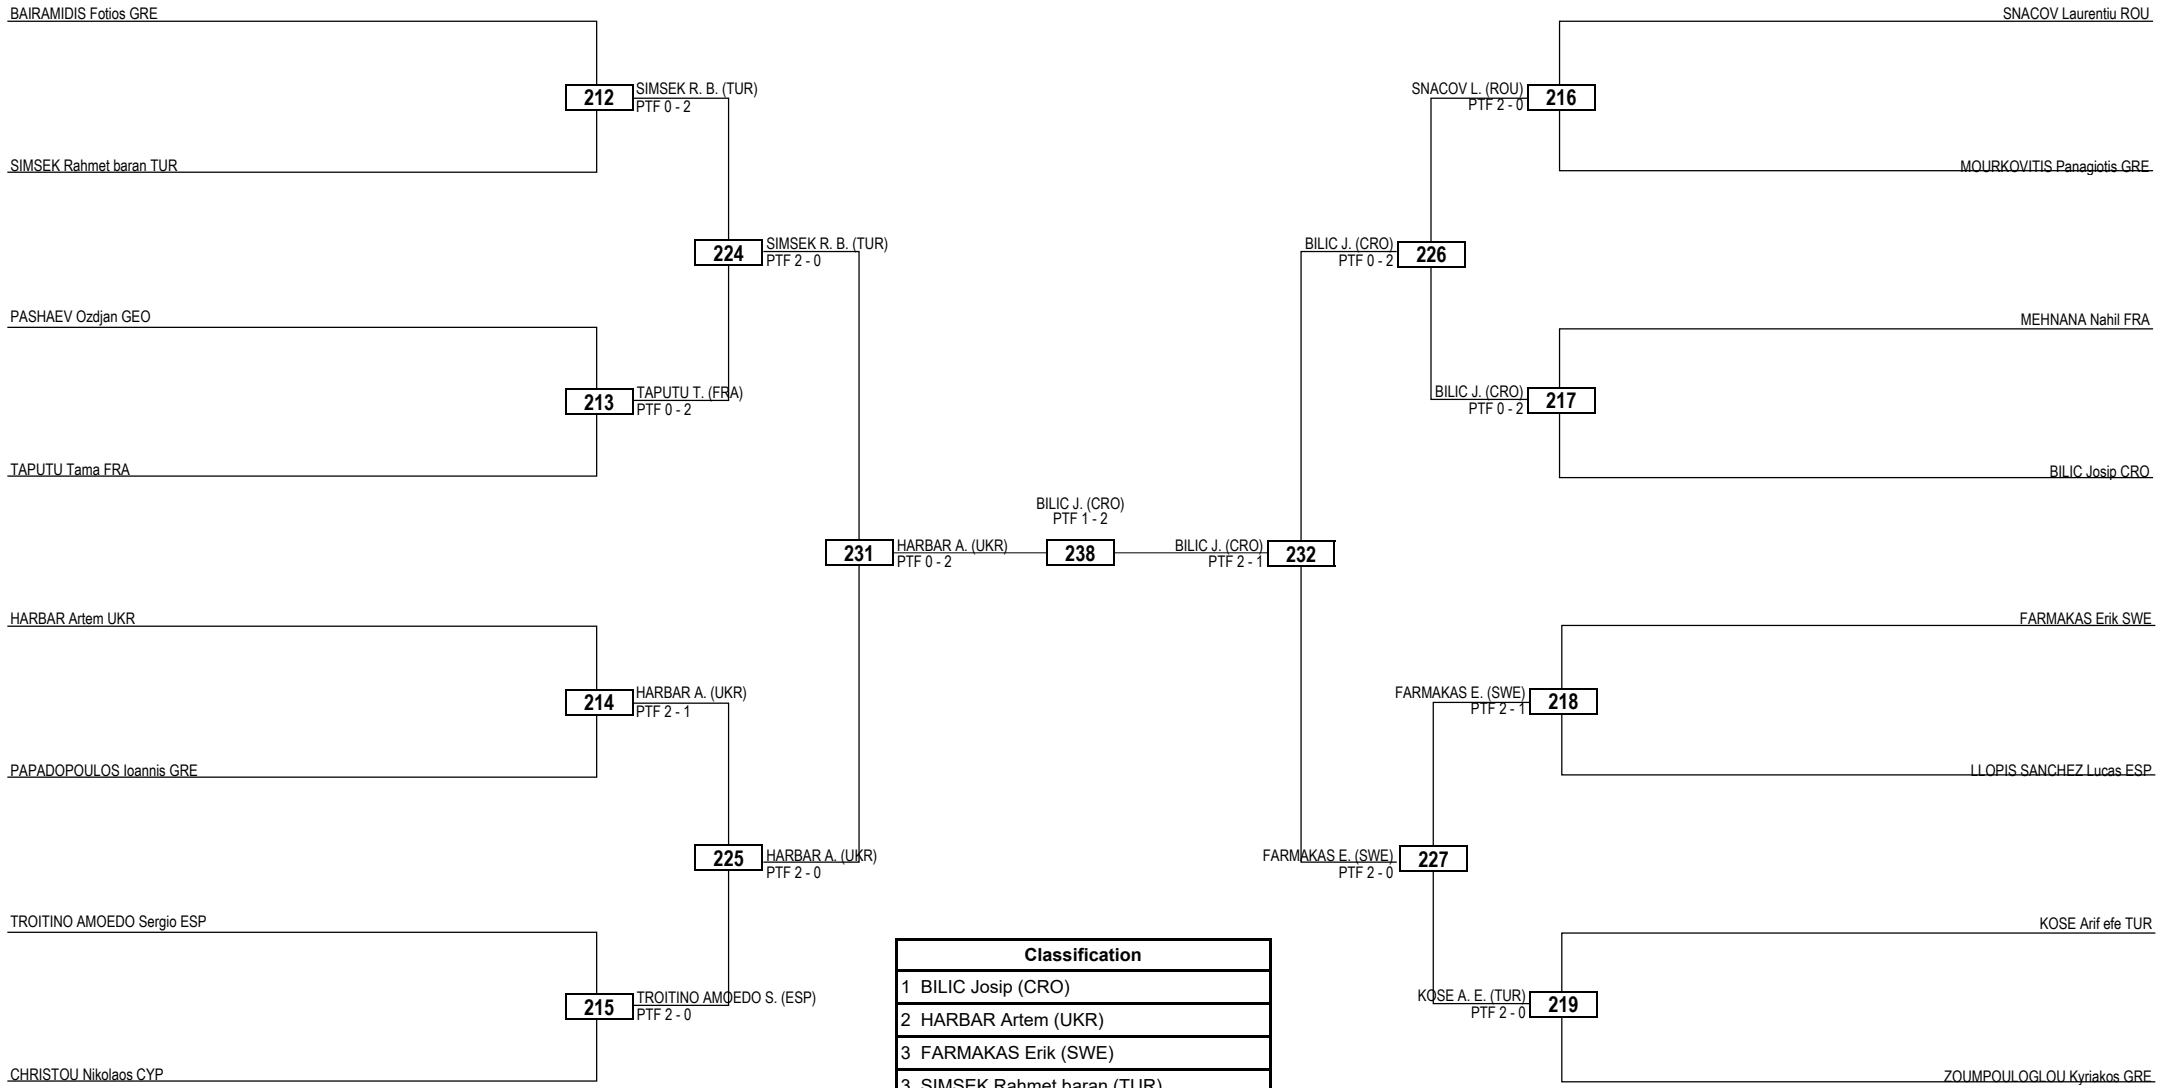

Round of 64 Round of 32 Round of 16 Quarterfinals Semifinals Final Semifinals Quarterfinals Round of 16 Round of 32 Round of 64

LEGEND RSC: Win by Referee Stop the Contest WDR: Win by Withdrawal DQB: Win by Disqualification for unsportsmanlike behavior
 (x) Seed PTF: Win by Final Score DSQ: Win by Disqualification R: Round

Round of 16 Quarterfinals Semifinals Final Semifinals Quarterfinals Round of 16

Round of 32 Round of 16 Quarterfinals Semifinals Final Semifinals Quarterfinals Round of 16 Round of 32

LEGEND RSC: Win by Referee Stop the Contest WDR: Win by Withdrawal DQB: Win by Disqualification for unsportsmanlike behavior
 (x) Seed PTF: Win by Final Score DSQ: Win by Disqualification R: Round

Round of 32 Round of 16 Quarterfinals Semifinals Final Semifinals Quarterfinals Round of 16 Round of 32

LEGEND RSC: Win by Referee Stop the Contest WDR: Win by Withdrawal DQB: Win by Disqualification for unsportsmanlike behavior
 (x) Seed PTF: Win by Final Score DSQ: Win by Disqualification R: Round