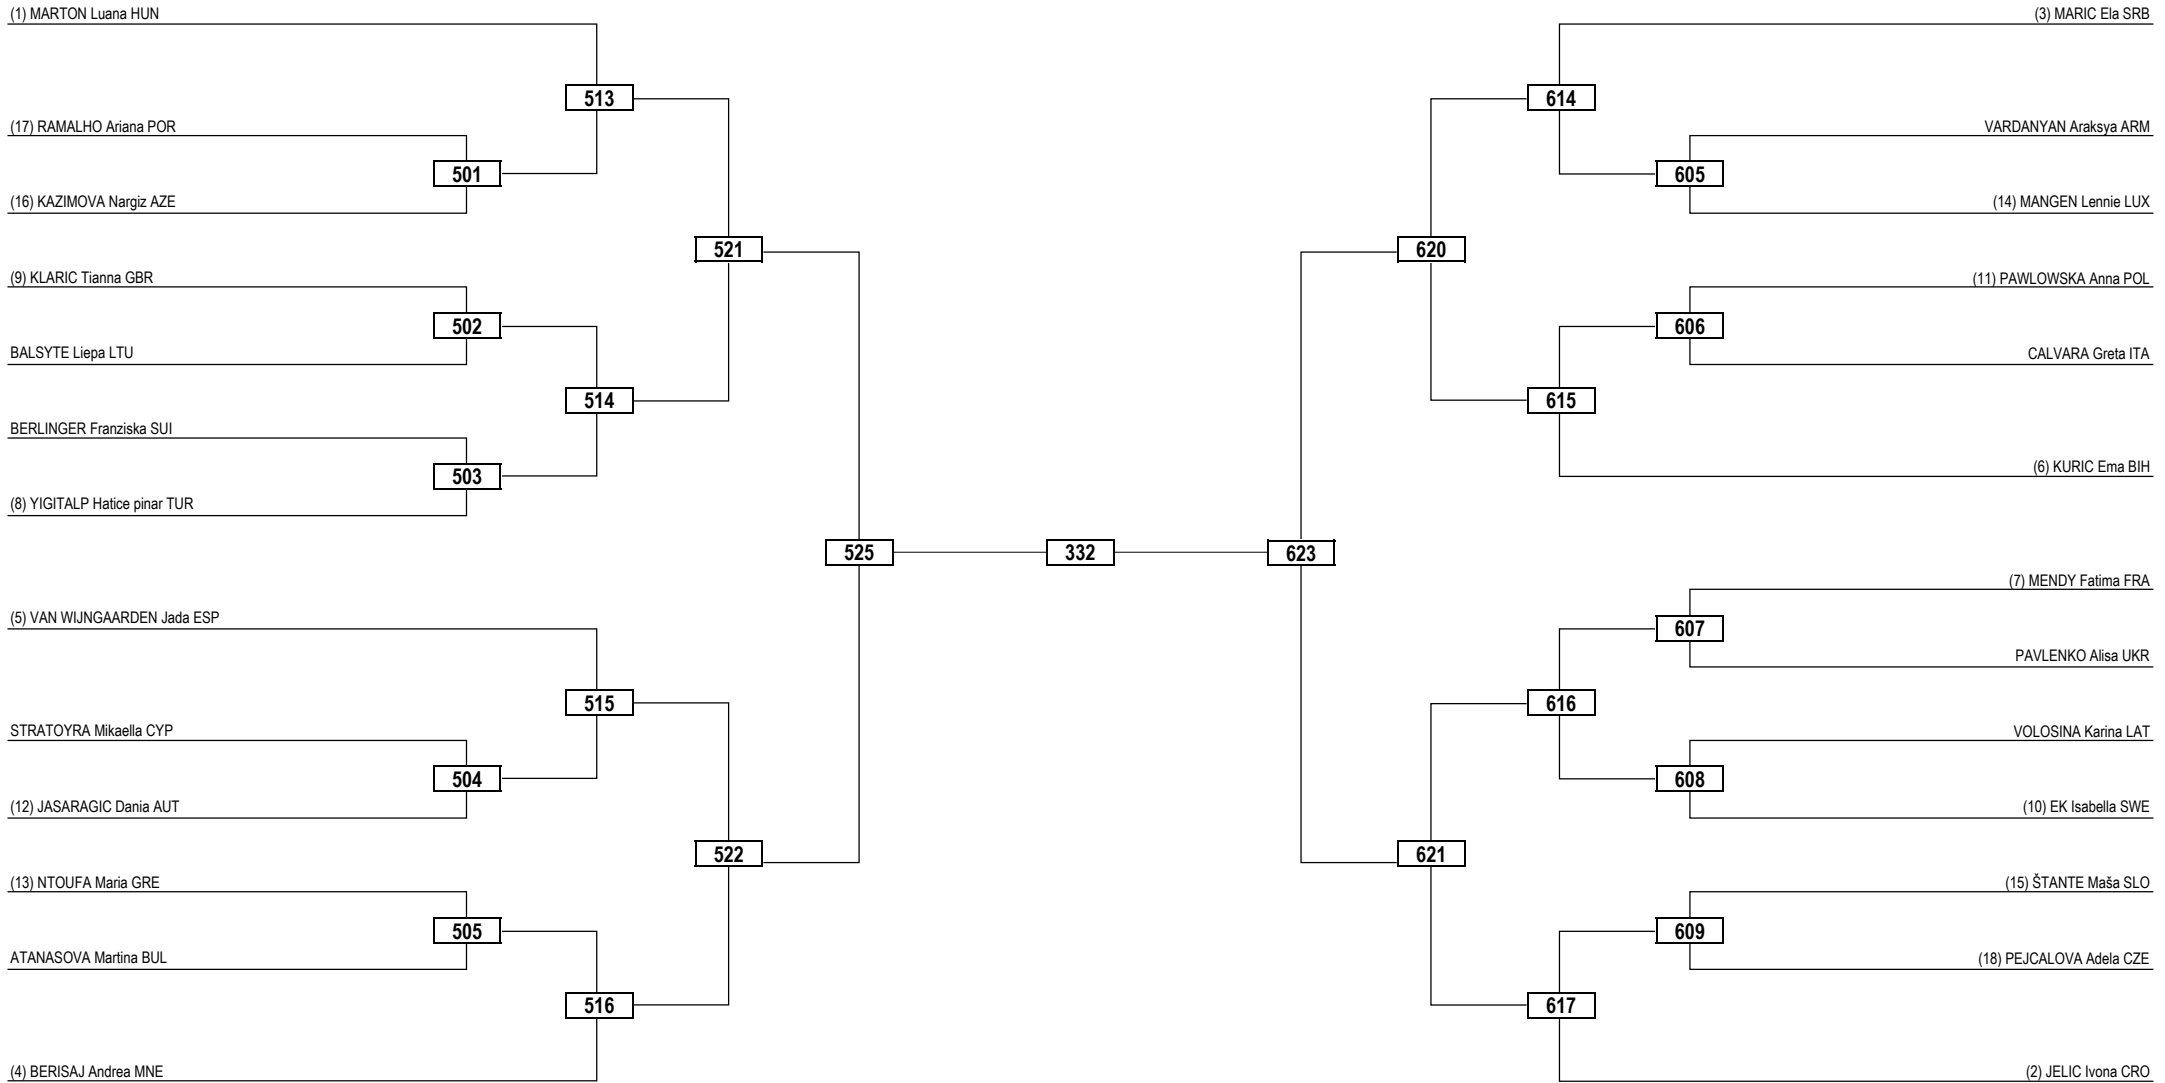

LEGEND RSC: Win by Referee Stop the Contest WDR: Win by Withdrawal DQB: Win by Disqualification for unsportsmanlike behavior
 (x) Seed PTF: Win by Final Score DSQ: Win by Disqualification R: Round

Round of 16 Quarterfinals Semifinals Final Semifinals Quarterfinals Round of 16

LEGEND RSC: Win by Referee Stop the Contest WDR: Win by Withdrawal DQB: Win by Disqualification for unsportsmanlike behavior
(x) Seed PTF: Win by Final Score DSQ: Win by Disqualification R: Round

Round of 32	Round of 16	Quarterfinals	Semifinals	Final	Semifinals	Quarterfinals	Round of 16	Round of 32
-------------	-------------	---------------	------------	-------	------------	---------------	-------------	-------------

LEGEND RSC: Win by Referee Stop the Contest WDR: Win by Withdrawal DQB: Win by Disqualification for unsportsmanlike behavior
 (x) Seed PTF: Win by Final Score DSQ: Win by Disqualification R: Round

Round of 32 Round of 16 Quarterfinals Semifinals Final Semifinals Quarterfinals Round of 16 Round of 32