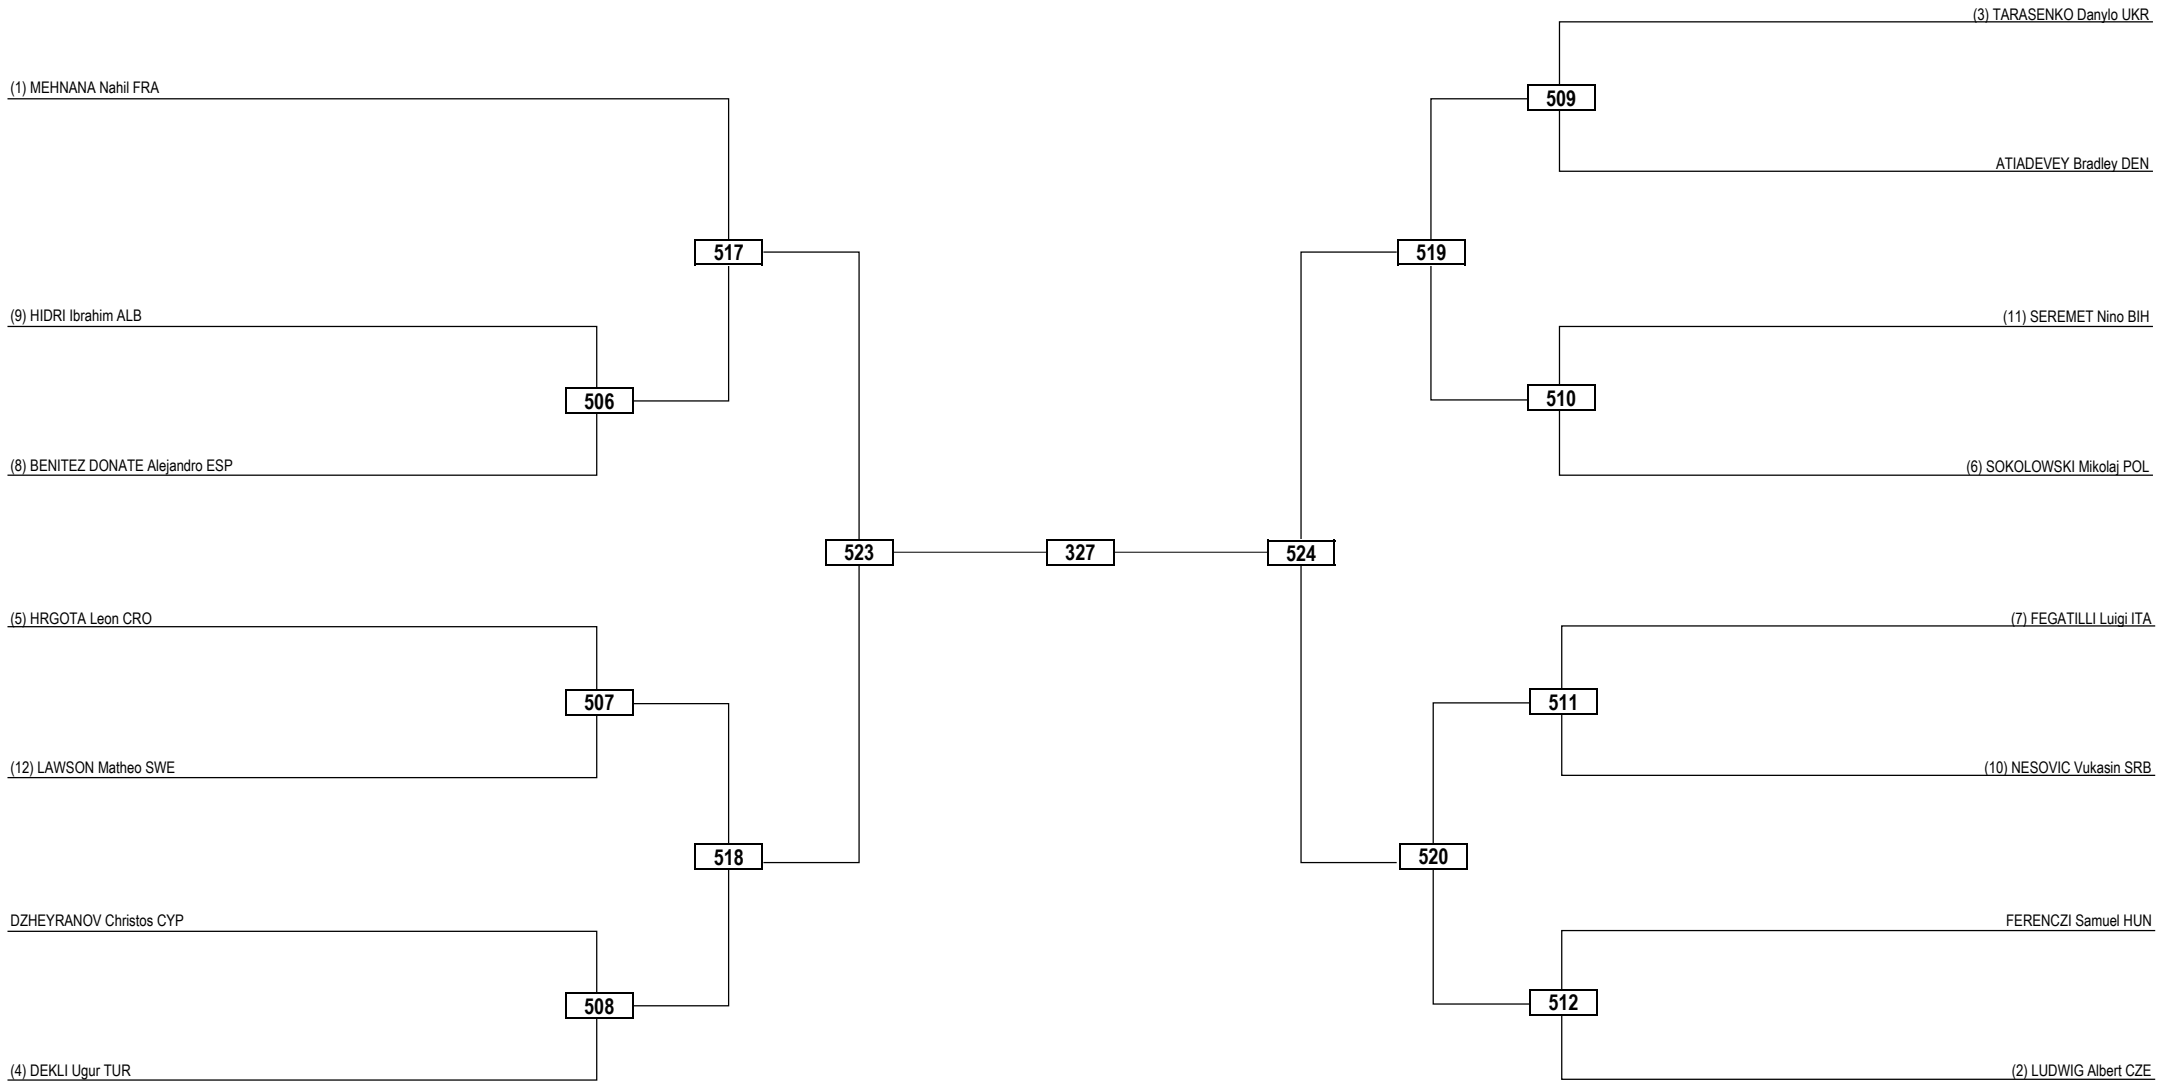

Round of 32 Round of 16 Quarterfinals Semifinals Final Semifinals Quarterfinals Round of 16 Round of 32

LEGEND RSC: Win by Referee Stop the Contest WDR: Win by Withdrawal DQB: Win by Disqualification for unsportsmanlike behavior
 (x) Seed PTF: Win by Final Score DSQ: Win by Disqualification R: Round

Round of 32	Round of 16	Quarterfinals	Semifinals	Final	Semifinals	Quarterfinals	Round of 16	Round of 32
-------------	-------------	---------------	------------	-------	------------	---------------	-------------	-------------

LEGEND RSC: Win by Referee Stop the Contest WDR: Win by Withdrawal DQB: Win by Disqualification for unsportsmanlike behavior
 (x) Seed PTF: Win by Final Score DSQ: Win by Disqualification R: Round

Round of 16 Quarterfinals Semifinals Final Semifinals Quarterfinals Round of 16