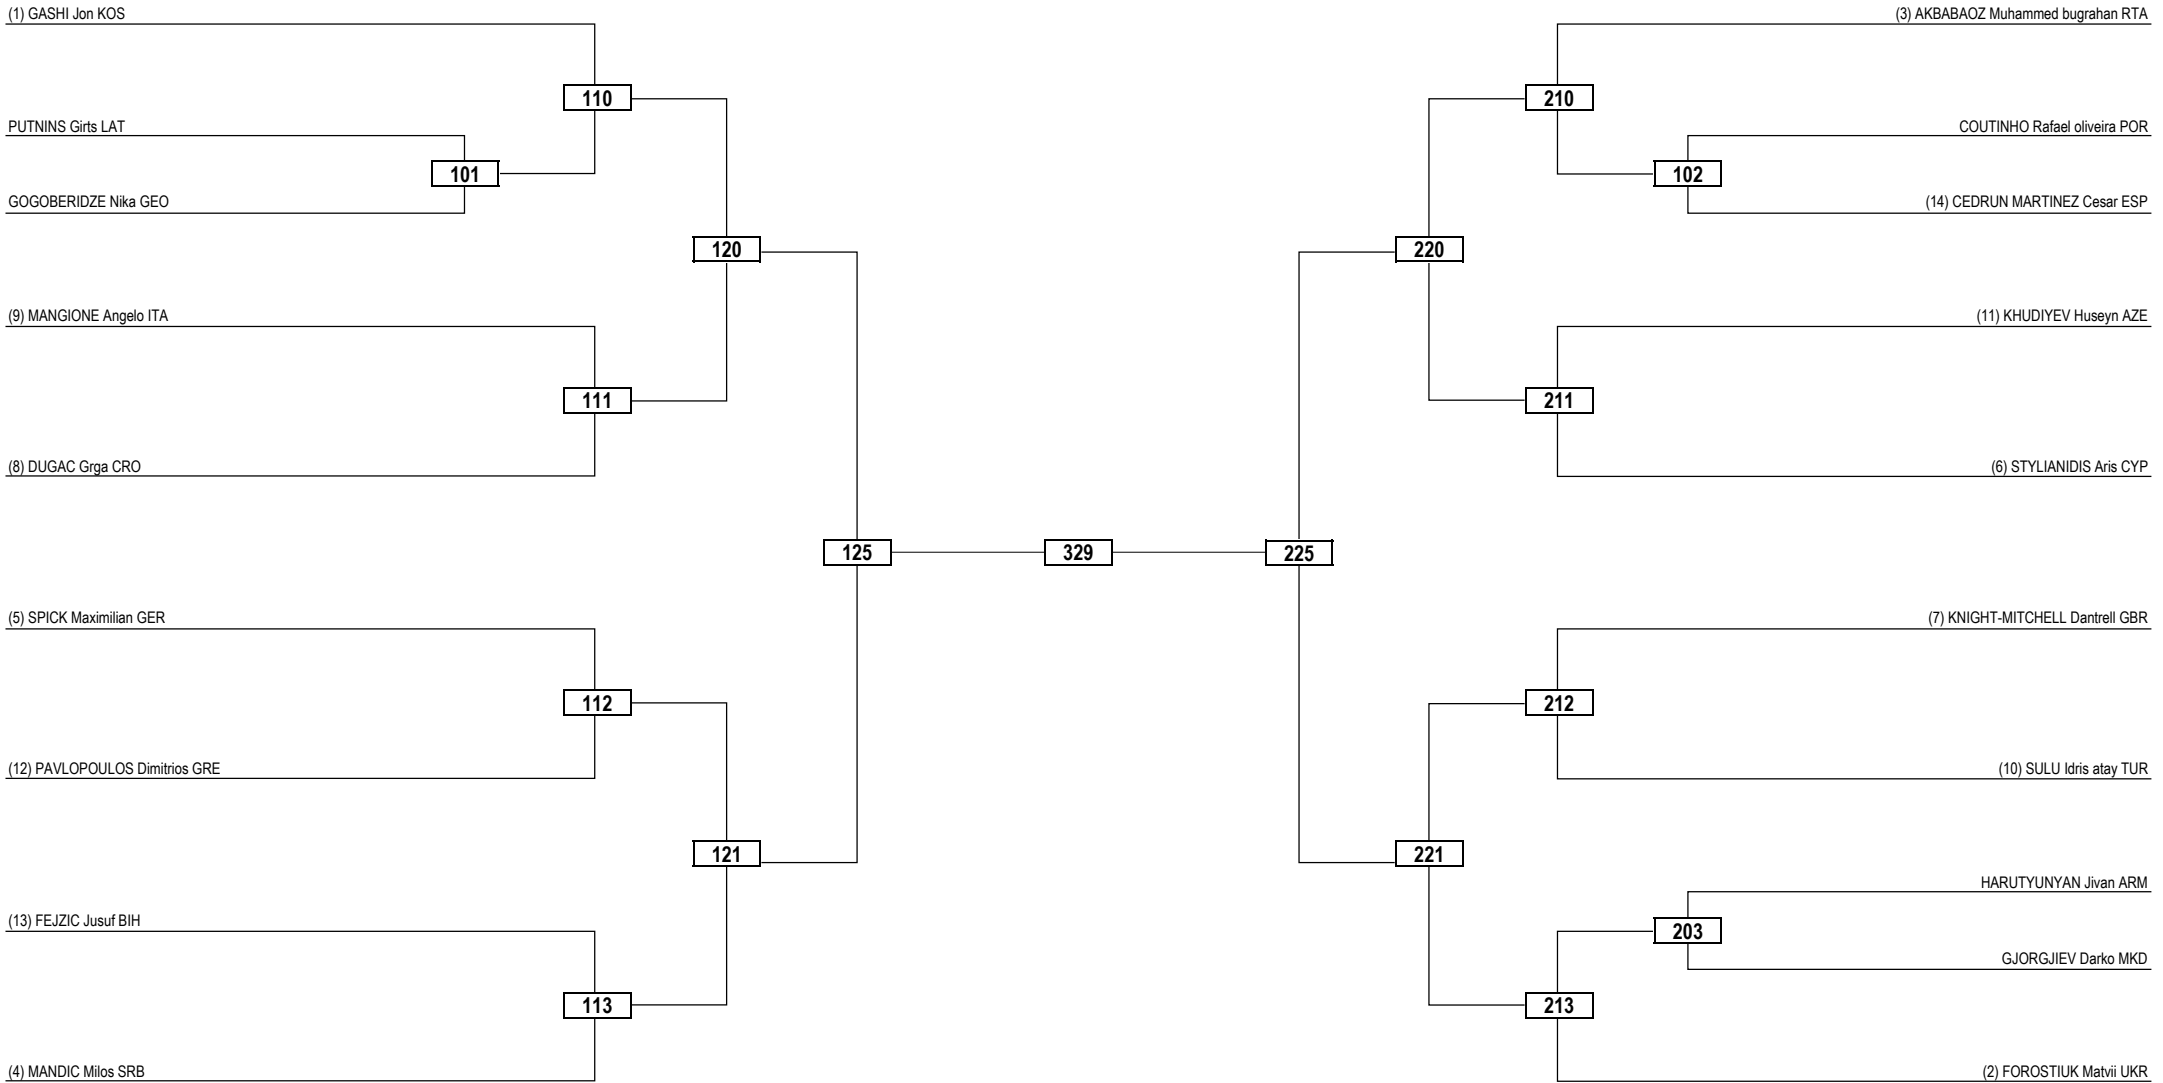

Round of 32 Round of 16 Quarterfinals Semifinals Final Semifinals Quarterfinals Round of 16 Round of 32

LEGEND RSC: Win by Referee Stop the Contest WDR: Win by Withdrawal DQB: Win by Disqualification for unsportsmanlike behavior
 (x) Seed PTF: Win by Final Score DSQ: Win by Disqualification R: Round

Round of 32	Round of 16	Quarterfinals	Semifinals	Final	Semifinals	Quarterfinals	Round of 16	Round of 32
-------------	-------------	---------------	------------	-------	------------	---------------	-------------	-------------

LEGEND RSC: Win by Referee Stop the Contest WDR: Win by Withdrawal DQB: Win by Disqualification for unsportsmanlike behavior
 (x) Seed PTF: Win by Final Score DSQ: Win by Disqualification R: Round

Round of 16 Quarterfinals Semifinals Final Semifinals Quarterfinals Round of 16