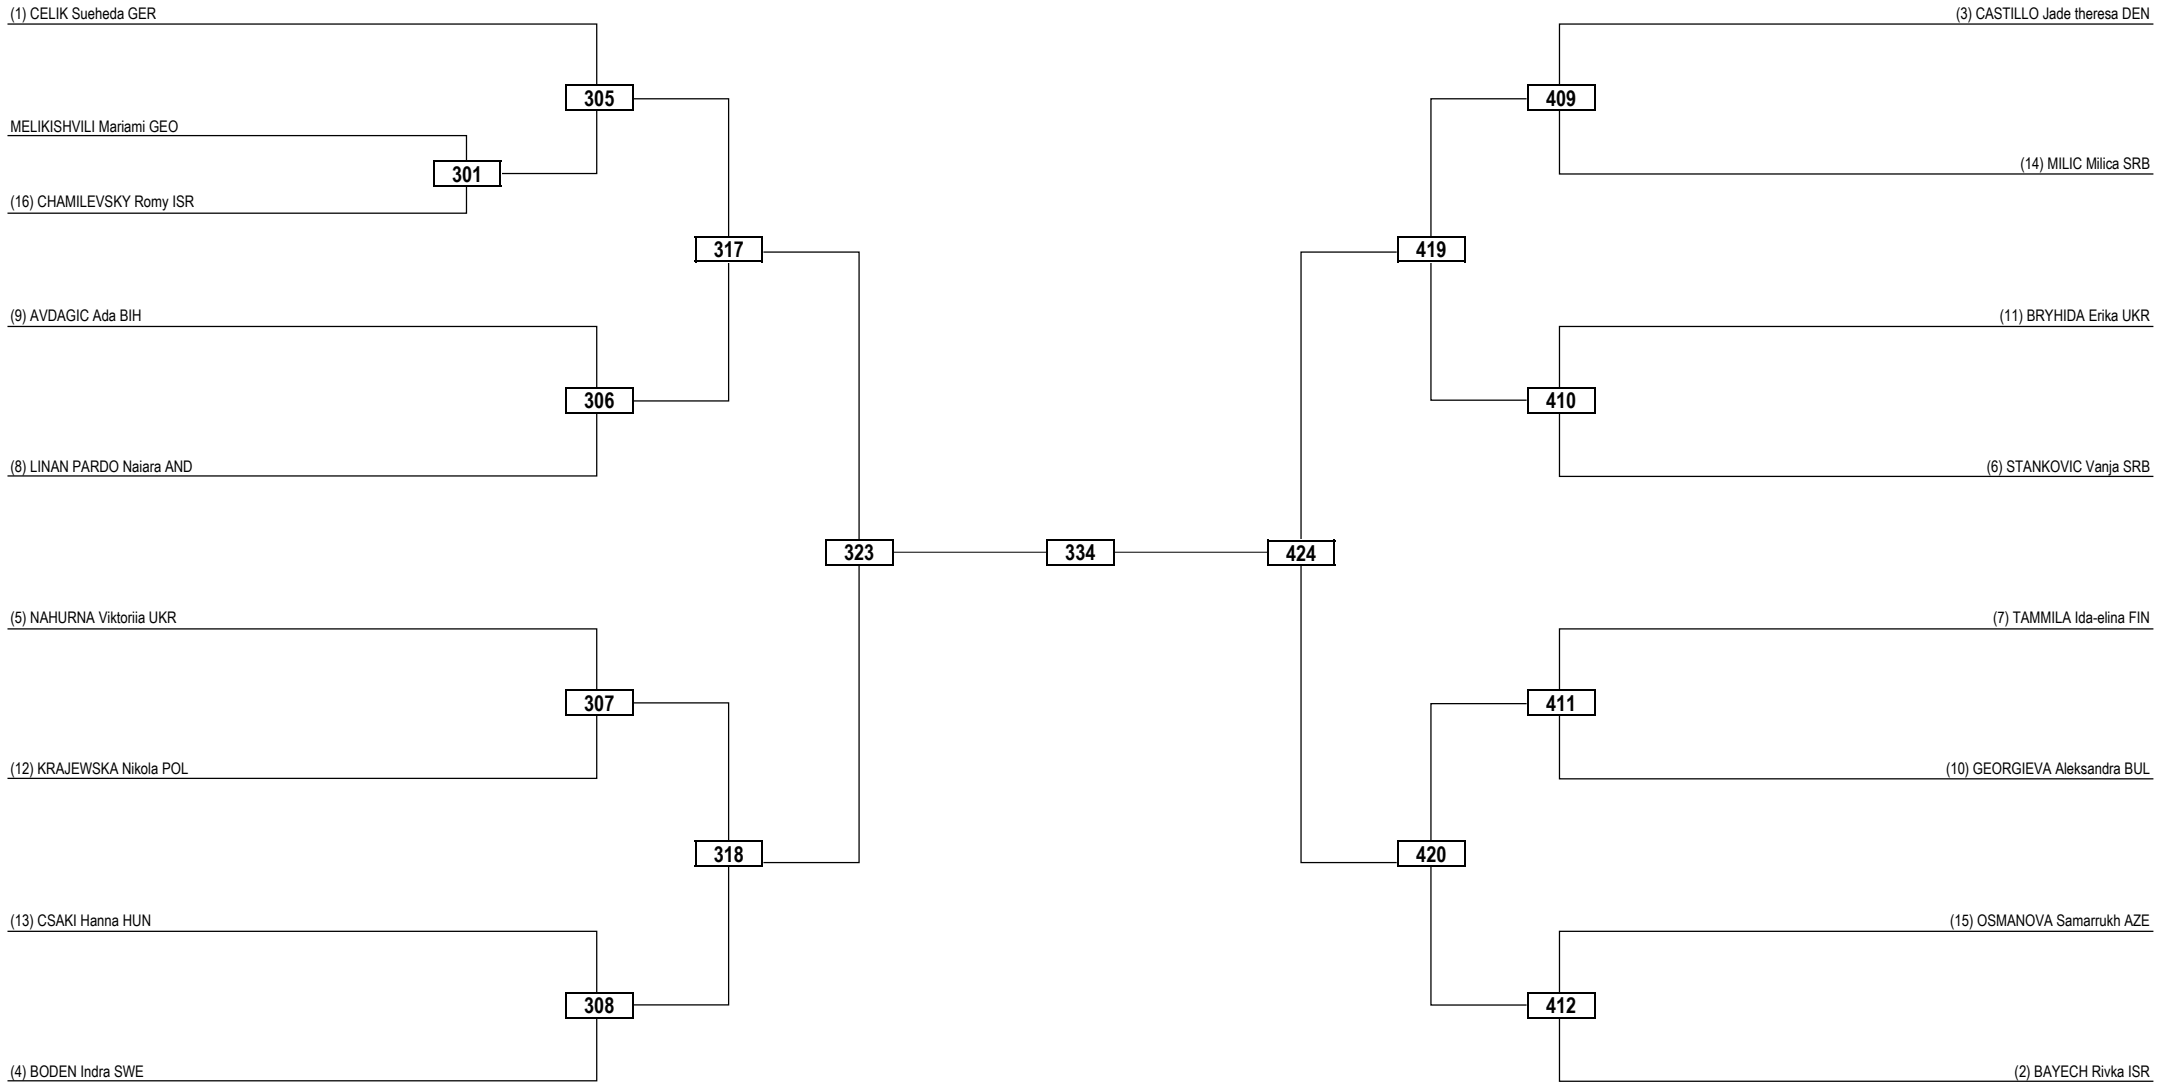

LEGEND RSC: Win by Referee Stop the Contest WDR: Win by Withdrawal DQB: Win by Disqualification for unsportsmanlike behavior
 (x) Seed PTF: Win by Final Score DSQ: Win by Disqualification R: Round

Round of 32 Round of 16 Quarterfinals Semifinals Final Semifinals Quarterfinals Round of 16 Round of 32

LEGEND RSC: Win by Referee Stop the Contest WDR: Win by Withdrawal DQB: Win by Disqualification for unsportsmanlike behavior
 (x) Seed PTF: Win by Final Score DSQ: Win by Disqualification R: Round

Round of 16 Quarterfinals Semifinals Final Semifinals Quarterfinals Round of 16