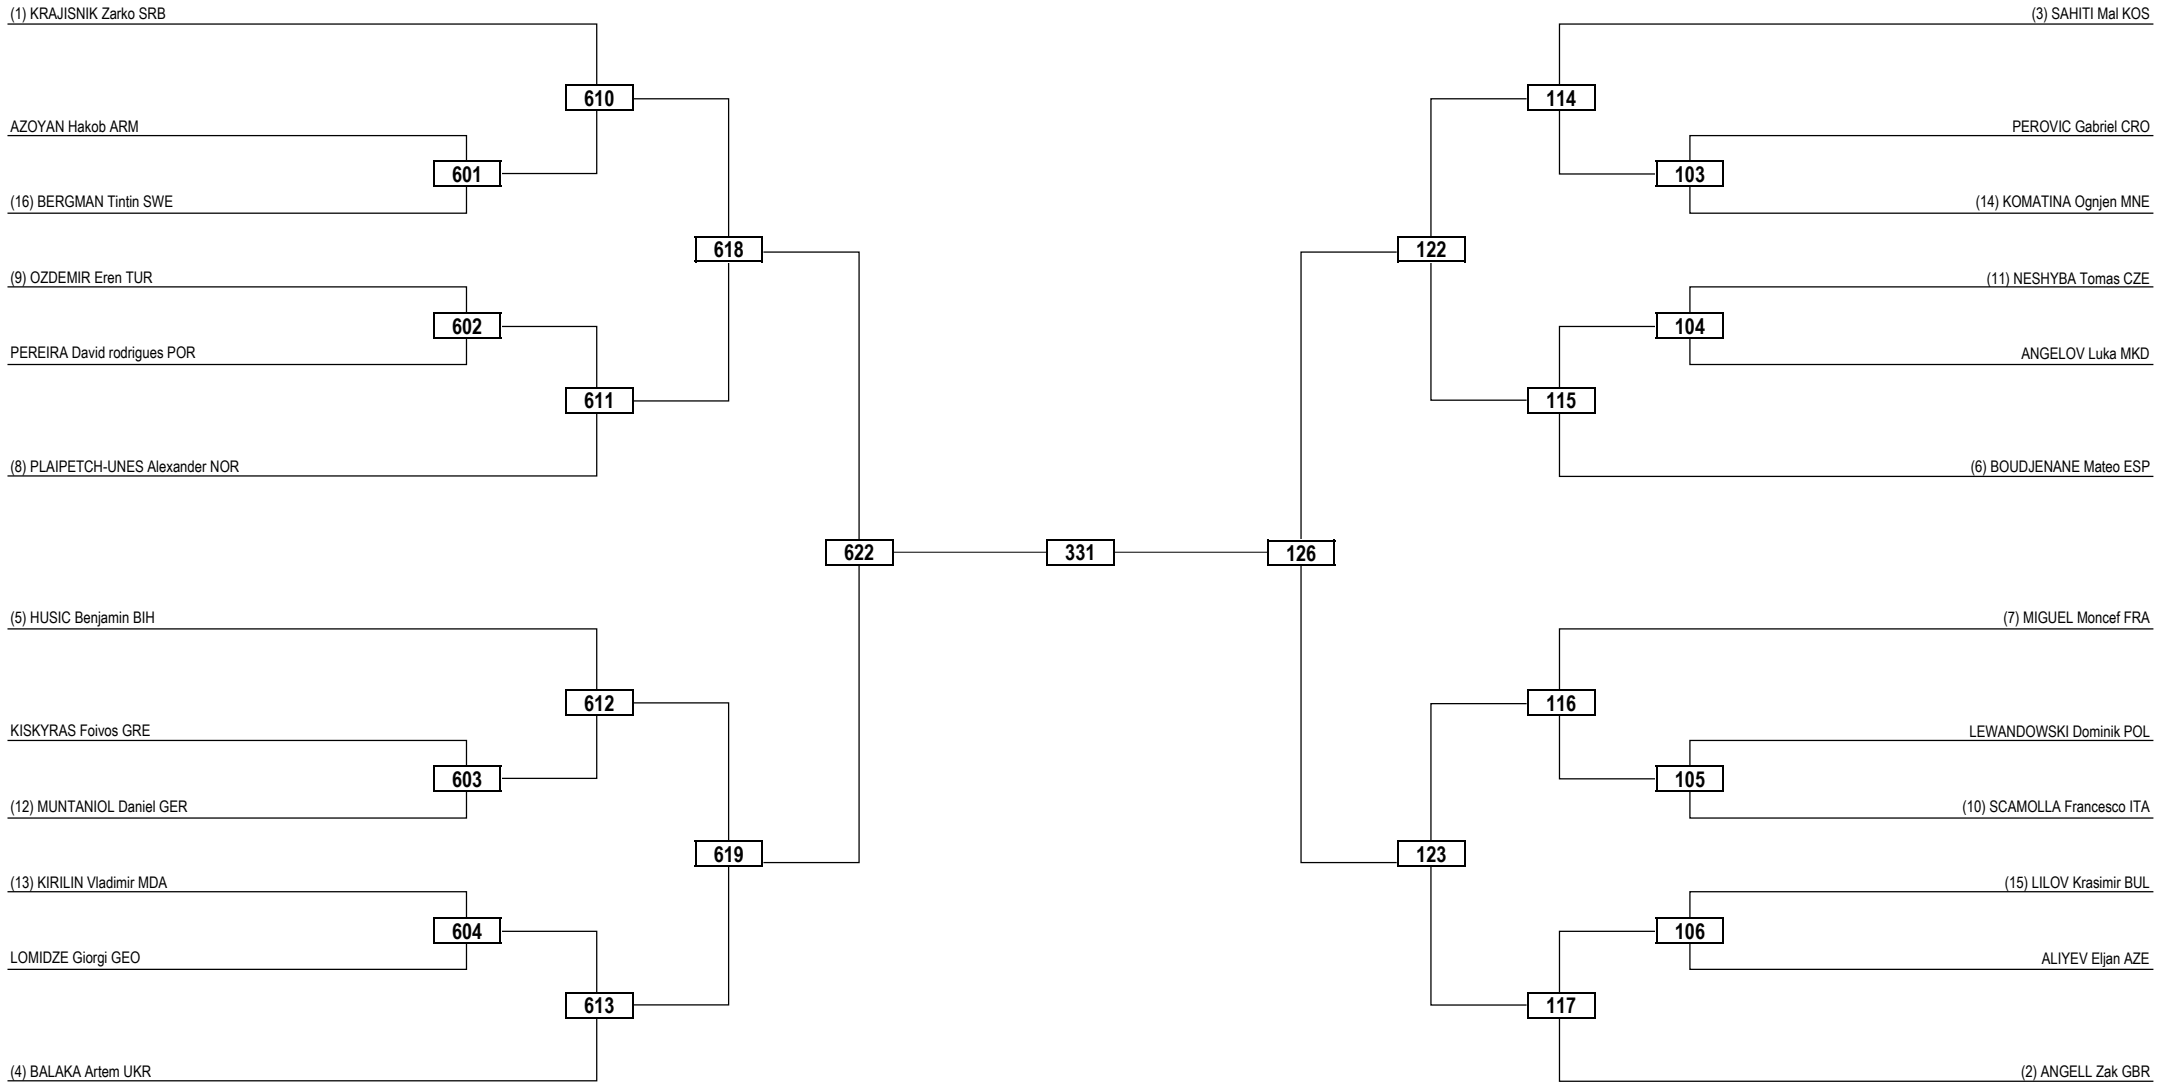

Round of 32 Round of 16 Quarterfinals Semifinals Final Semifinals Quarterfinals Round of 16 Round of 32

LEGEND RSC: Win by Referee Stop the Contest WDR: Win by Withdrawal DQB: Win by Disqualification for unsportsmanlike behavior
 (x) Seed PTF: Win by Final Score DSQ: Win by Disqualification R: Round

Round of 32	Round of 16	Quarterfinals	Semifinals	Final	Semifinals	Quarterfinals	Round of 16	Round of 32
-------------	-------------	---------------	------------	-------	------------	---------------	-------------	-------------

LEGEND RSC: Win by Referee Stop the Contest WDR: Win by Withdrawal DQB: Win by Disqualification for unsportsmanlike behavior
 (x) Seed PTF: Win by Final Score DSQ: Win by Disqualification R: Round

Round of 16 Quarterfinals Semifinals Final Semifinals Quarterfinals Round of 16