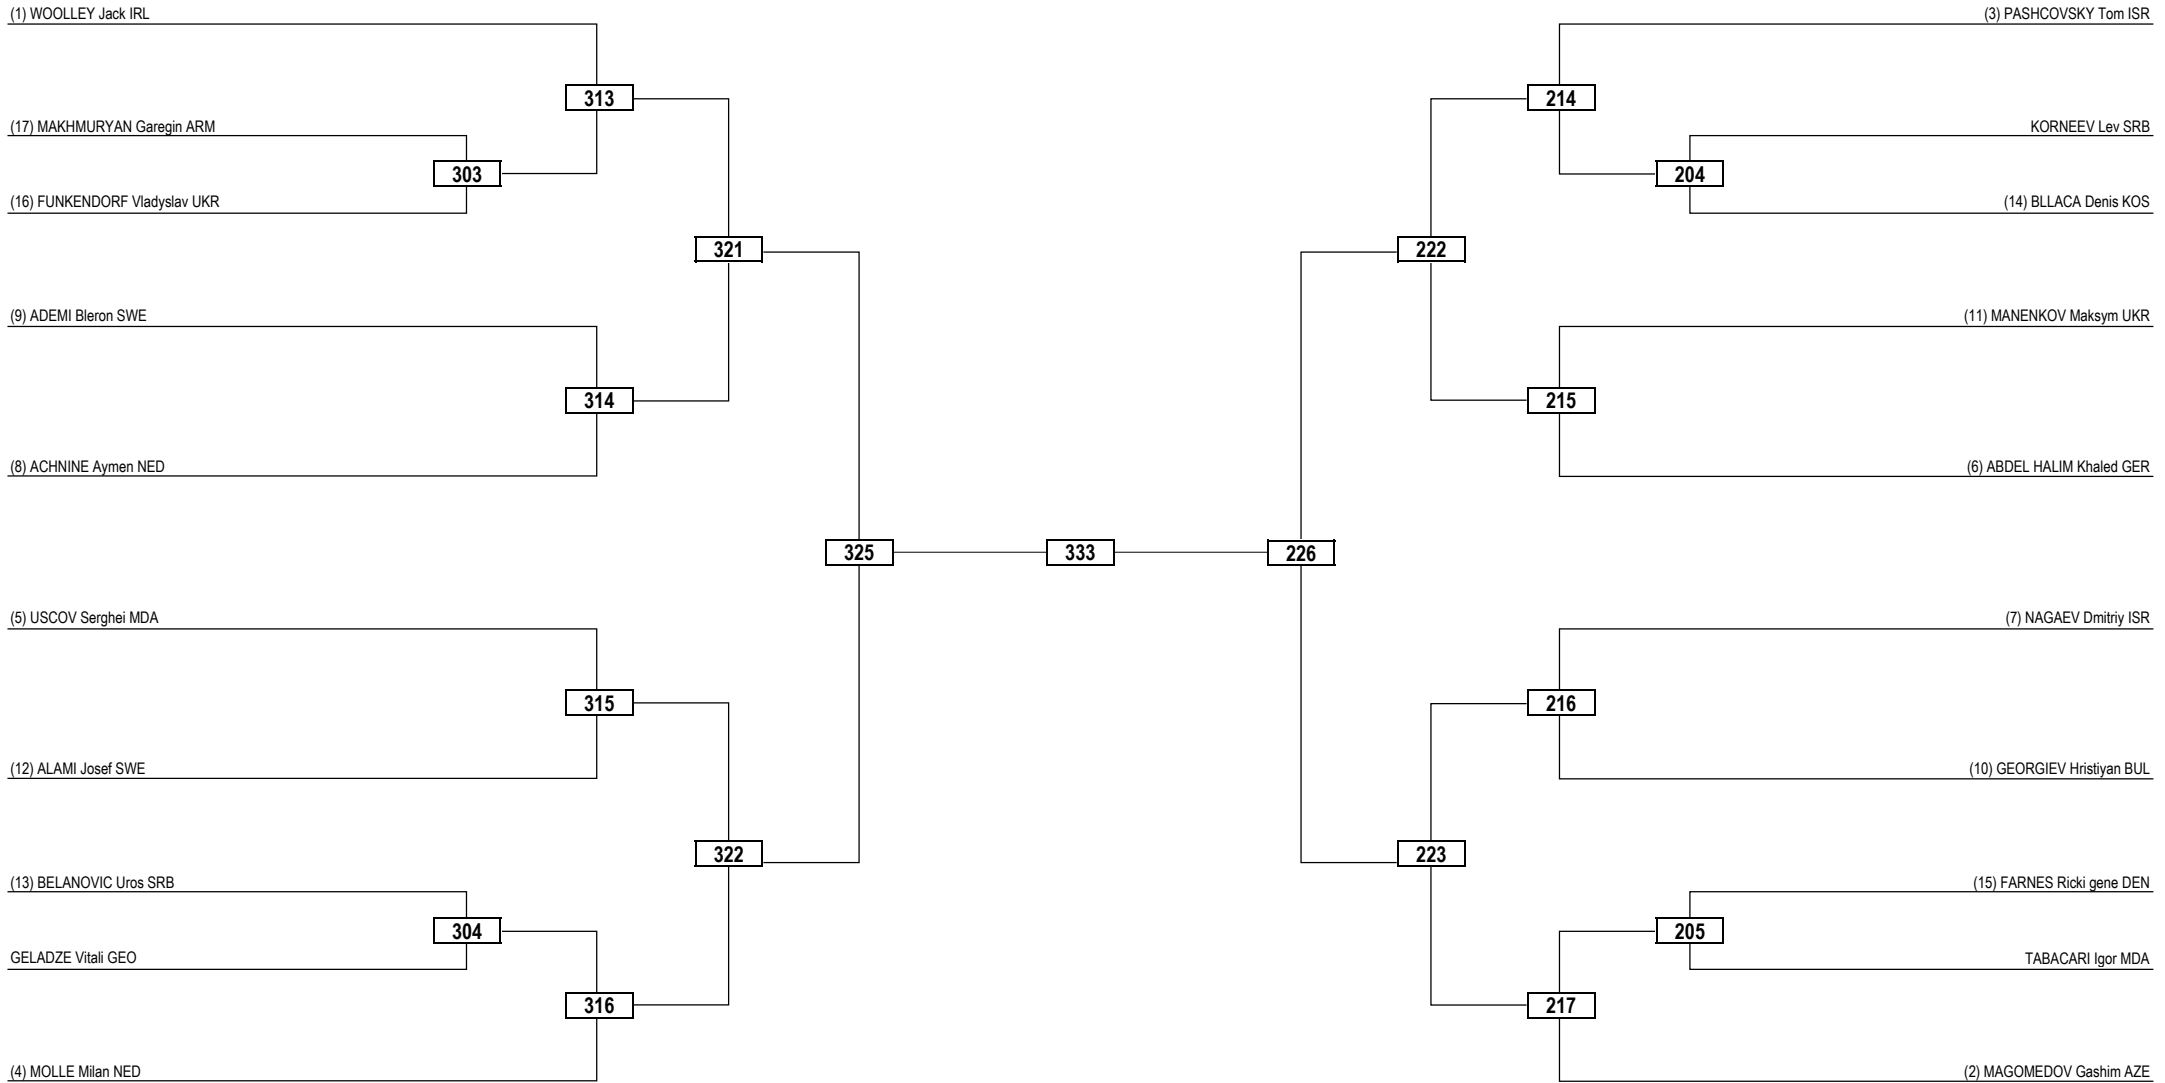

LEGEND RSC: Win by Referee Stop the Contest WDR: Win by Withdrawal DQB: Win by Disqualification for unsportsmanlike behavior
(x) Seed PTF: Win by Final Score DSQ: Win by Disqualification R: Round

Round of 32	Round of 16	Quarterfinals	Semifinals	Final	Semifinals	Quarterfinals	Round of 16	Round of 32
-------------	-------------	---------------	------------	-------	------------	---------------	-------------	-------------

LEGEND RSC: Win by Referee Stop the Contest WDR: Win by Withdrawal DQB: Win by Disqualification for unsportsmanlike behavior
 (x) Seed PTF: Win by Final Score DSQ: Win by Disqualification R: Round

Round of 32 Round of 16 Quarterfinals Semifinals Final Semifinals Quarterfinals Round of 16 Round of 32

LEGEND RSC: Win by Referee Stop the Contest WDR: Win by Withdrawal DQB: Win by Disqualification for unsportsmanlike behavior
 (x) Seed PTF: Win by Final Score DSQ: Win by Disqualification R: Round

Round of 16 Quarterfinals Semifinals Final Semifinals Quarterfinals Round of 16