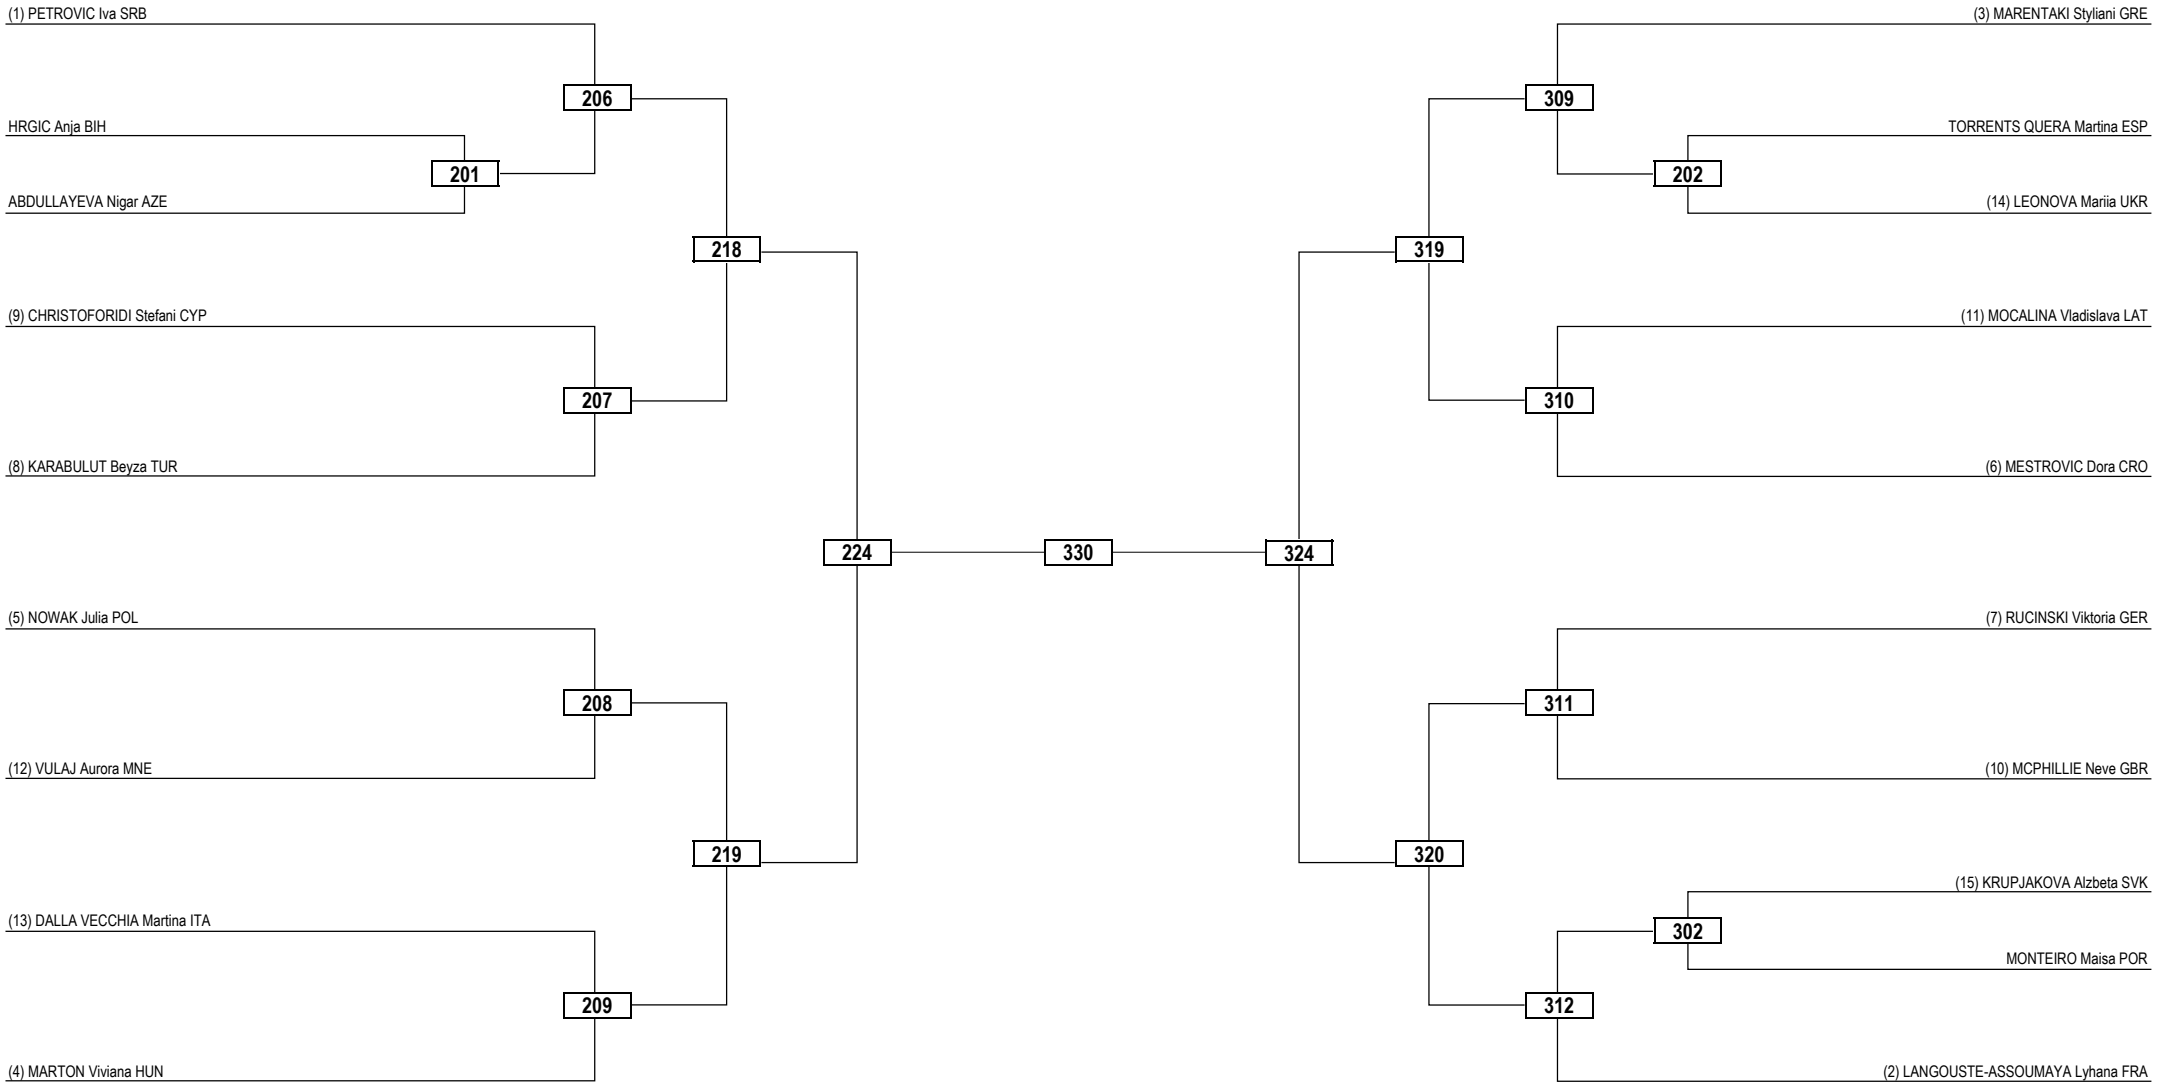

Round of 32	Round of 16	Quarterfinals	Semifinals	Final	Semifinals	Quarterfinals	Round of 16	Round of 32
-------------	-------------	---------------	------------	-------	------------	---------------	-------------	-------------

LEGEND RSC: Win by Referee Stop the Contest WDR: Win by Withdrawal DQB: Win by Disqualification for unsportsmanlike behavior
 (x) Seed PTF: Win by Final Score DSQ: Win by Disqualification R: Round

Round of 16 Quarterfinals Semifinals Final Semifinals Quarterfinals Round of 16

LEGEND RSC: Win by Referee Stop the Contest WDR: Win by Withdrawal DQB: Win by Disqualification for unsportsmanlike behavior
(x) Seed PTF: Win by Final Score DSQ: Win by Disqualification R: Round

Round of 32	Round of 16	Quarterfinals	Semifinals	Final	Semifinals	Quarterfinals	Round of 16	Round of 32
-------------	-------------	---------------	------------	-------	------------	---------------	-------------	-------------