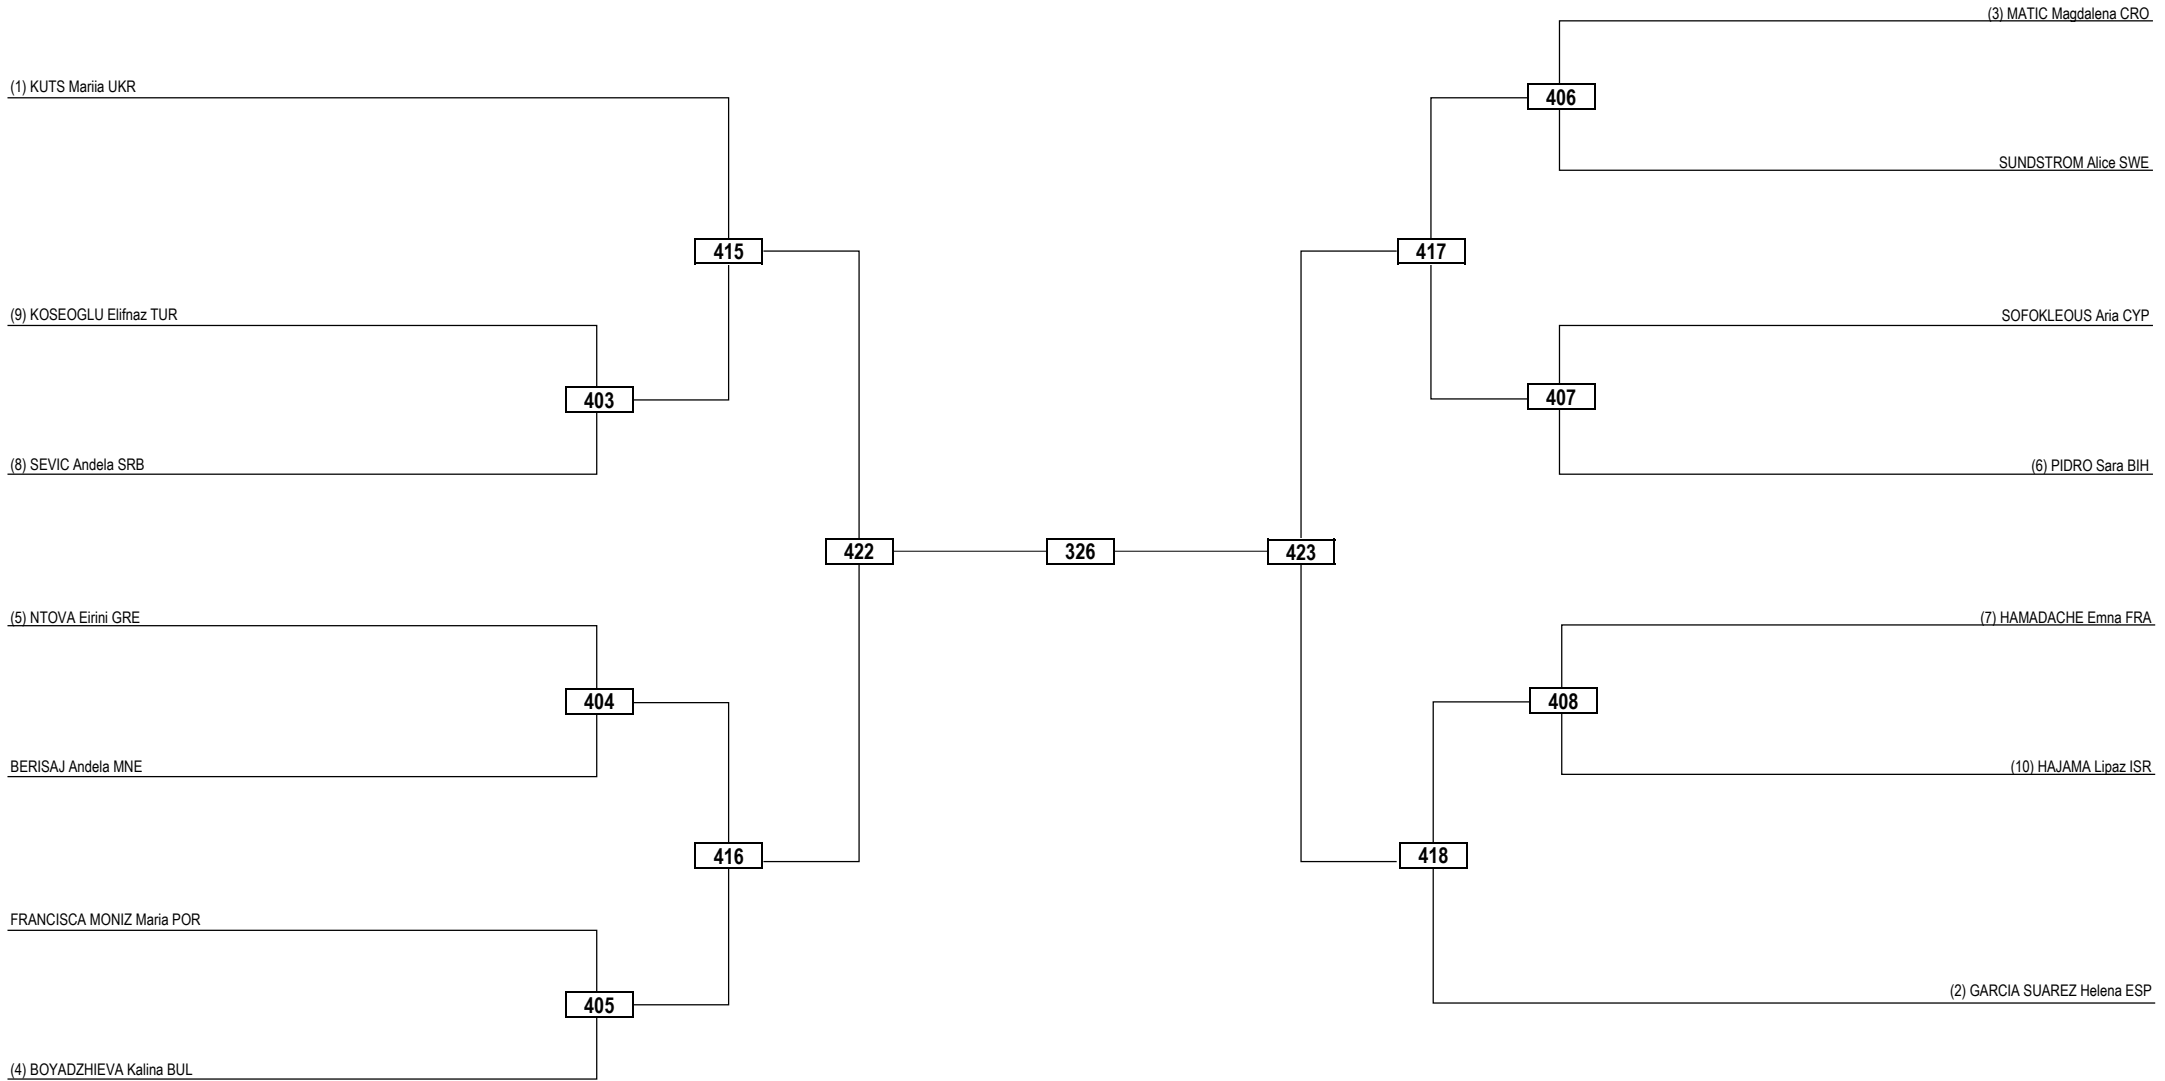

LEGEND RSC: Win by Referee Stop the Contest WDR: Win by Withdrawal DQB: Win by Disqualification for unsportsmanlike behavior
 (x) Seed PTF: Win by Final Score DSQ: Win by Disqualification R: Round

Round of 16 Quarterfinals Semifinals Final Semifinals Quarterfinals Round of 16

LEGEND RSC: Win by Referee Stop the Contest WDR: Win by Withdrawal DQB: Win by Disqualification for unsportsmanlike behavior
(x) Seed PTF: Win by Final Score DSQ: Win by Disqualification R: Round

Round of 32	Round of 16	Quarterfinals	Semifinals	Final	Semifinals	Quarterfinals	Round of 16	Round of 32
-------------	-------------	---------------	------------	-------	------------	---------------	-------------	-------------

LEGEND RSC: Win by Referee Stop the Contest WDR: Win by Withdrawal DQB: Win by Disqualification for unsportsmanlike behavior
 (x) Seed PTF: Win by Final Score DSQ: Win by Disqualification R: Round

Round of 32 Round of 16 Quarterfinals Semifinals Final Semifinals Quarterfinals Round of 16 Round of 32