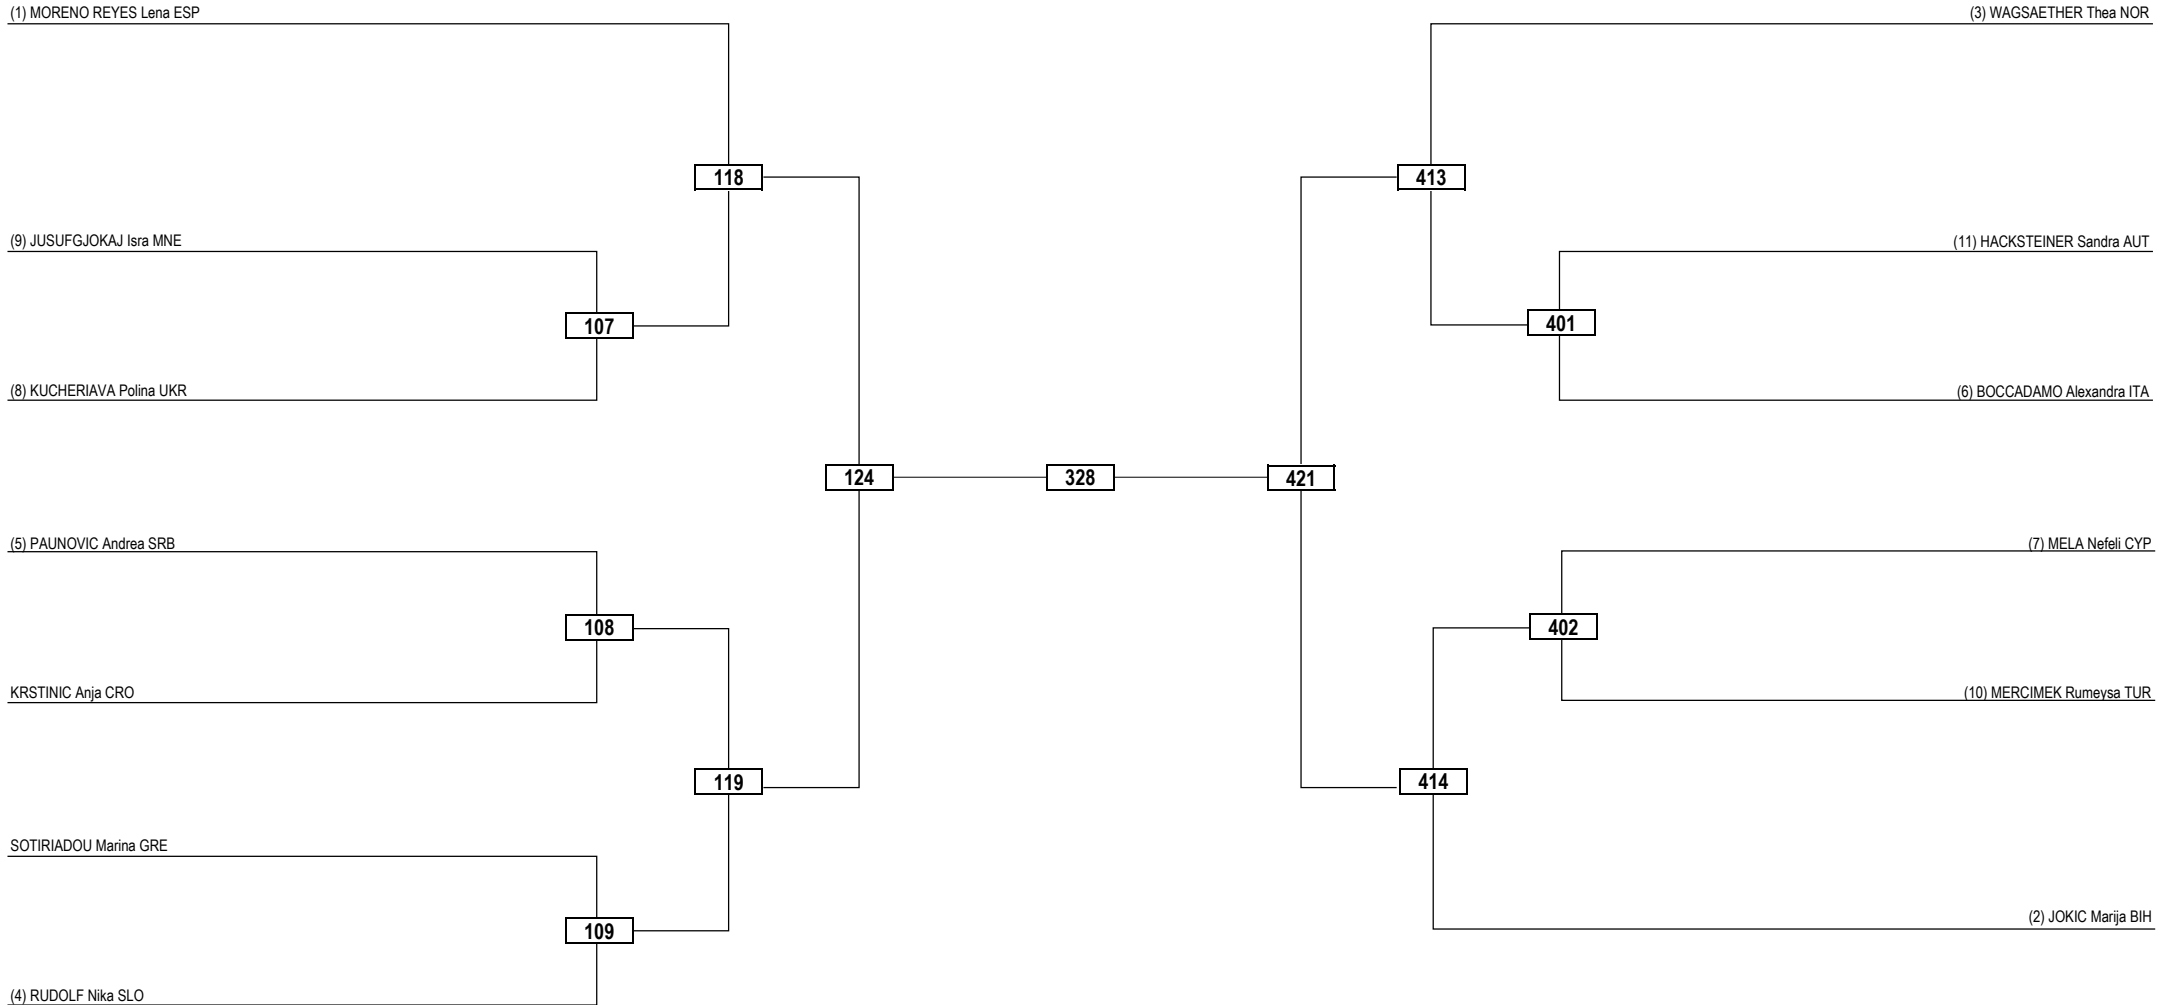

Round of 32 Round of 16 Quarterfinals Semifinals Final Semifinals Quarterfinals Round of 16 Round of 32

LEGEND RSC: Win by Referee Stop the Contest WDR: Win by Withdrawal DQB: Win by Disqualification for unsportsmanlike behavior
 (x) Seed PTF: Win by Final Score DSQ: Win by Disqualification R: Round

Round of 32	Round of 16	Quarterfinals	Semifinals	Final	Semifinals	Quarterfinals	Round of 16	Round of 32
-------------	-------------	---------------	------------	-------	------------	---------------	-------------	-------------

LEGEND RSC: Win by Referee Stop the Contest WDR: Win by Withdrawal DQB: Win by Disqualification for unsportsmanlike behavior
 (x) Seed PTF: Win by Final Score DSQ: Win by Disqualification R: Round

Round of 16 Quarterfinals Semifinals Final Semifinals Quarterfinals Round of 16